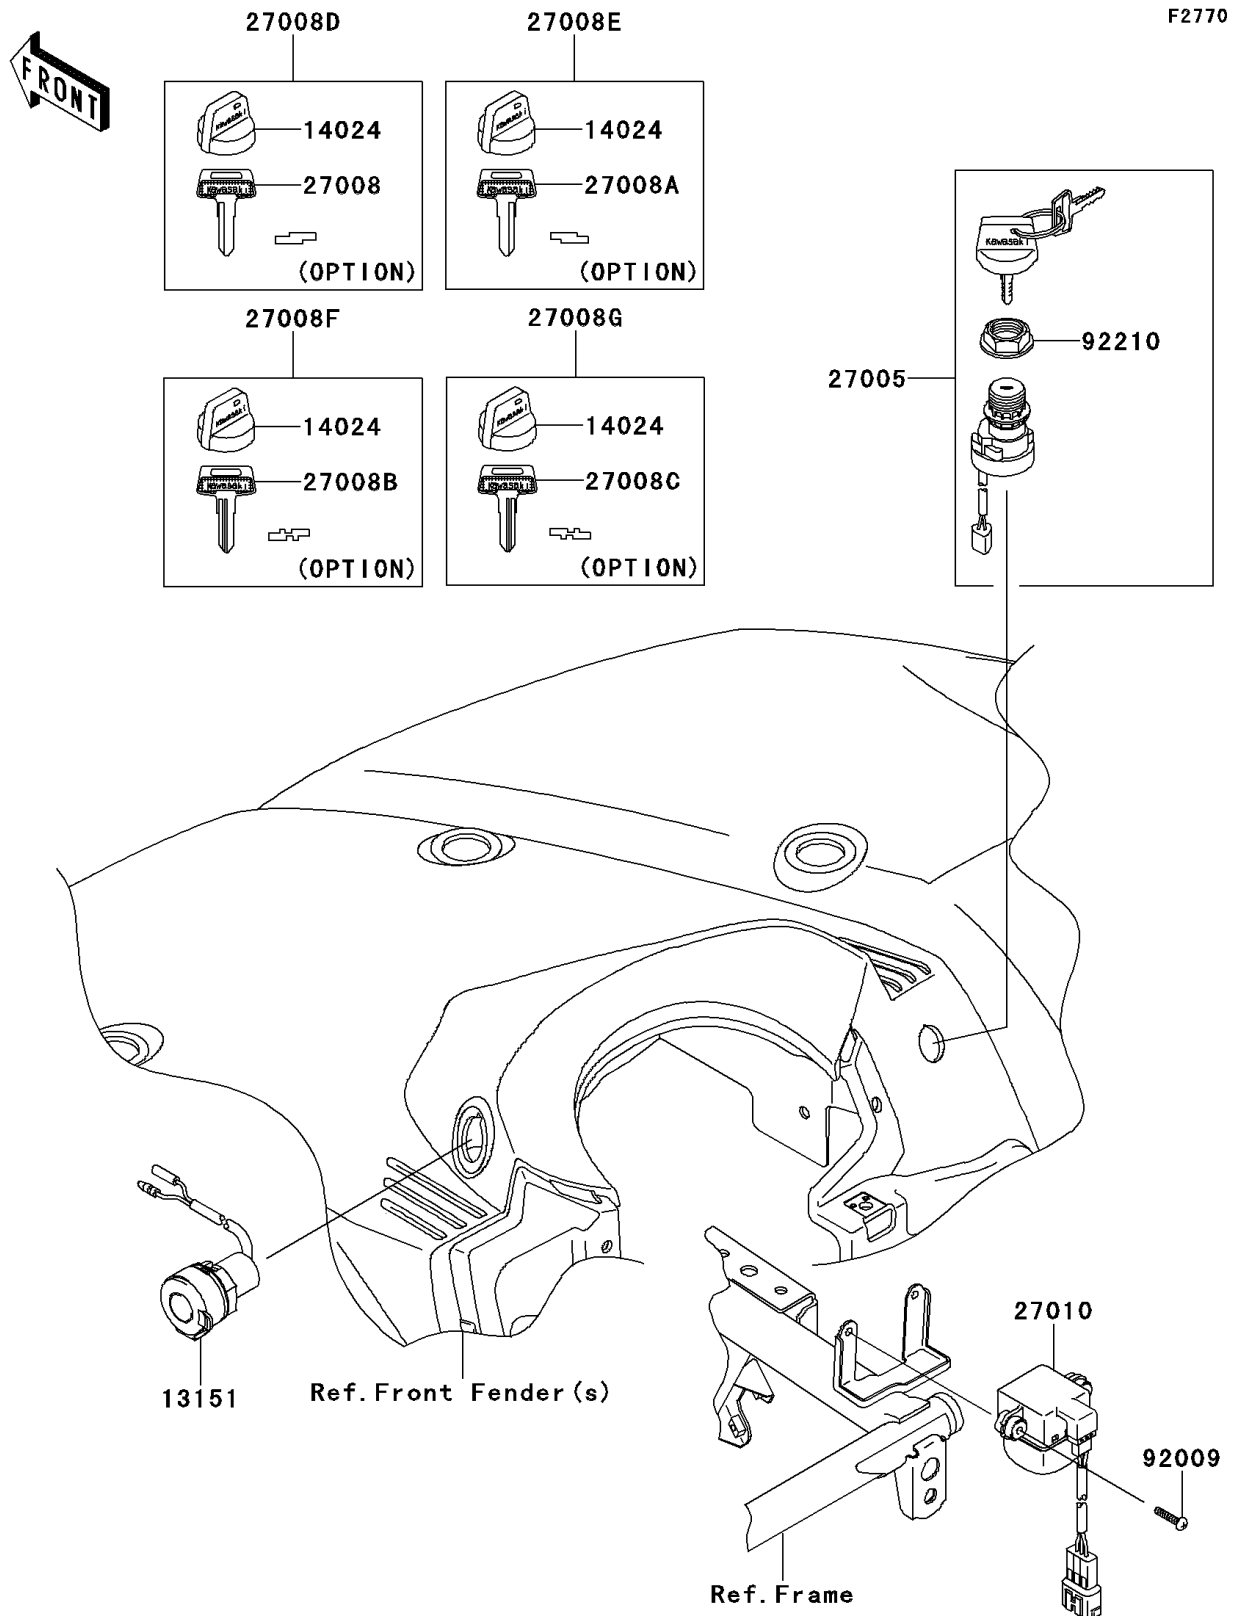

2013 BRUTE FORCE® 650 4x4

PARTS DIAGRAM

Ignition Switch

2013 BRUTE FORCE® 650 4x4

PARTS LIST

Ignition Switch

ITEM NAME	PART NUMBER	QUANTITY
SWITCH-COMP,D.C.TERMINAL (Ref # 13151)	13151-0003	1
COVER,KEY (Ref # 14024)	14024-1551	4
SWITCH-ASSY-IGNITION (Ref # 27005)	27005-1267	1
KEY-LOCK,BLANK (Ref # 27008)	27008-1041	1
KEY-LOCK,BLANK (Ref # 27008A)	27008-1042	1
KEY-LOCK,BLANK (Ref # 27008B)	27008-1043	1
KEY-LOCK,BLANK (Ref # 27008C)	27008-1044	1
KEY-LOCK,BLANK,W/COVER (Ref # 27008D)	27008-1132	1
KEY-LOCK,BLANK,W/COVER (Ref # 27008E)	27008-1133	1
KEY-LOCK,BLANK,W/COVER (Ref # 27008F)	27008-1134	1
KEY-LOCK,BLANK,W/COVER (Ref # 27008G)	27008-1135	1
SWITCH,INVERT SENSOR (Ref # 27010)	27010-1421	1
SCREW,4X20 (Ref # 92009)	92009-1897	2
NUT,IGNITION SWITCH (Ref # 92210)	92210-1109	1