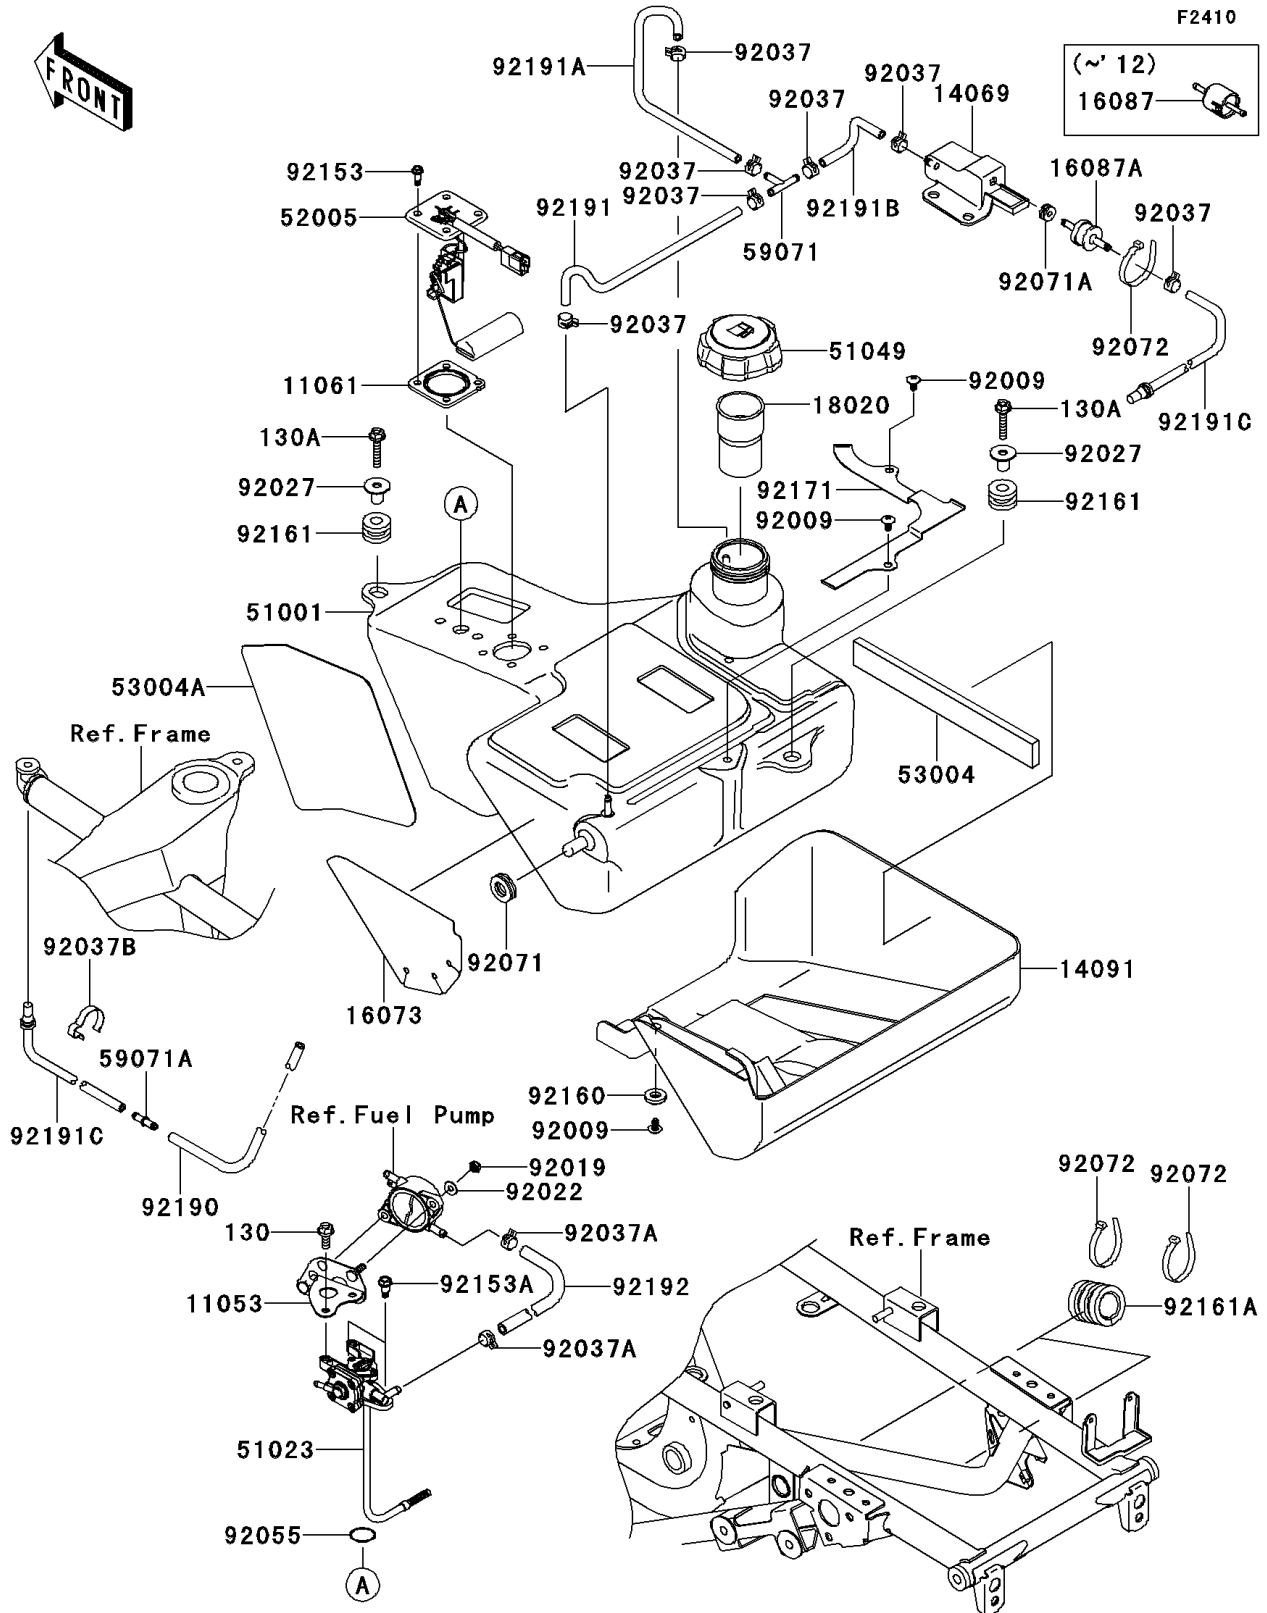

2012 BRUTE FORCE® 650 4x4

PARTS DIAGRAM

Fuel Tank

2012 BRUTE FORCE® 650 4x4

PARTS LIST

Fuel Tank

ITEM NAME

PART NUMBER

QUANTITY
