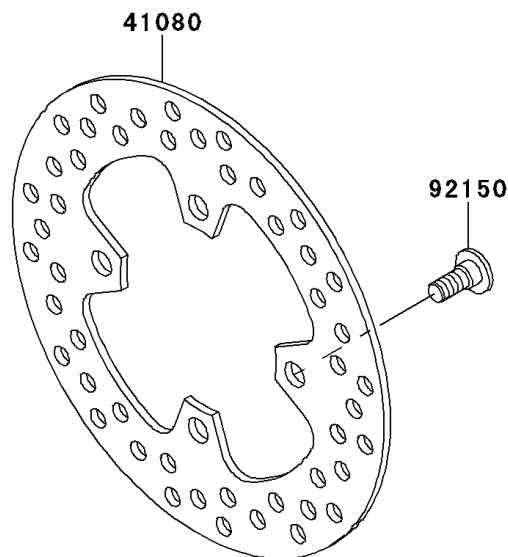

2012 BRUTE FORCE® 650 4x4

PARTS DIAGRAM

Front Brake

F2292

2012 BRUTE FORCE® 650 4x4

PARTS LIST

Front Brake

ITEM NAME

PART NUMBER

QUANTITY
