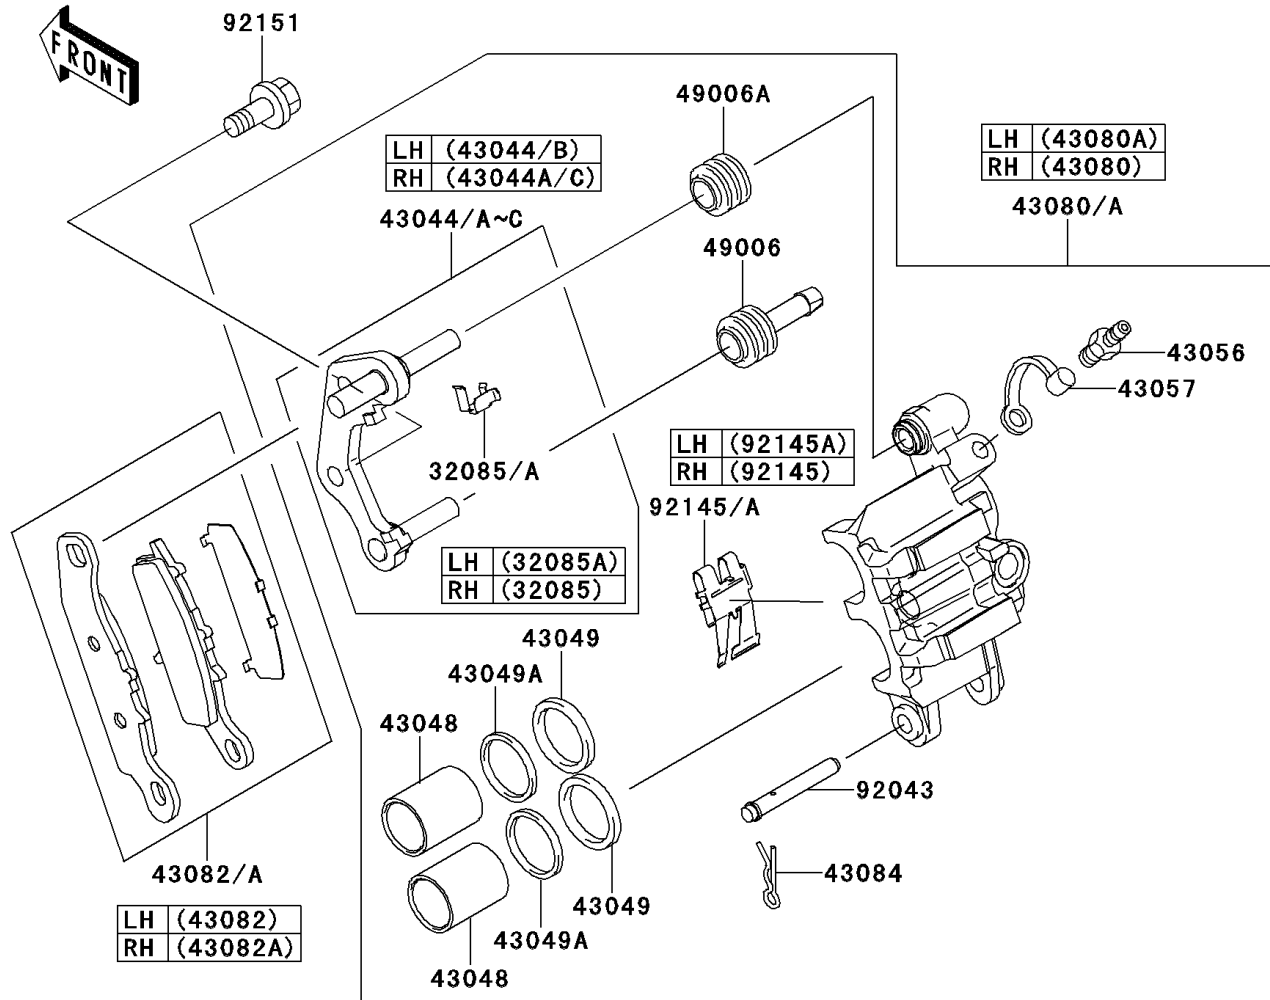

2012 BRUTE FORCE® 650 4x4

PARTS DIAGRAM

Front Brake

F2292

2012 BRUTE FORCE® 650 4x4

PARTS LIST

Front Brake

ITEM NAME

PART NUMBER

QUANTITY
