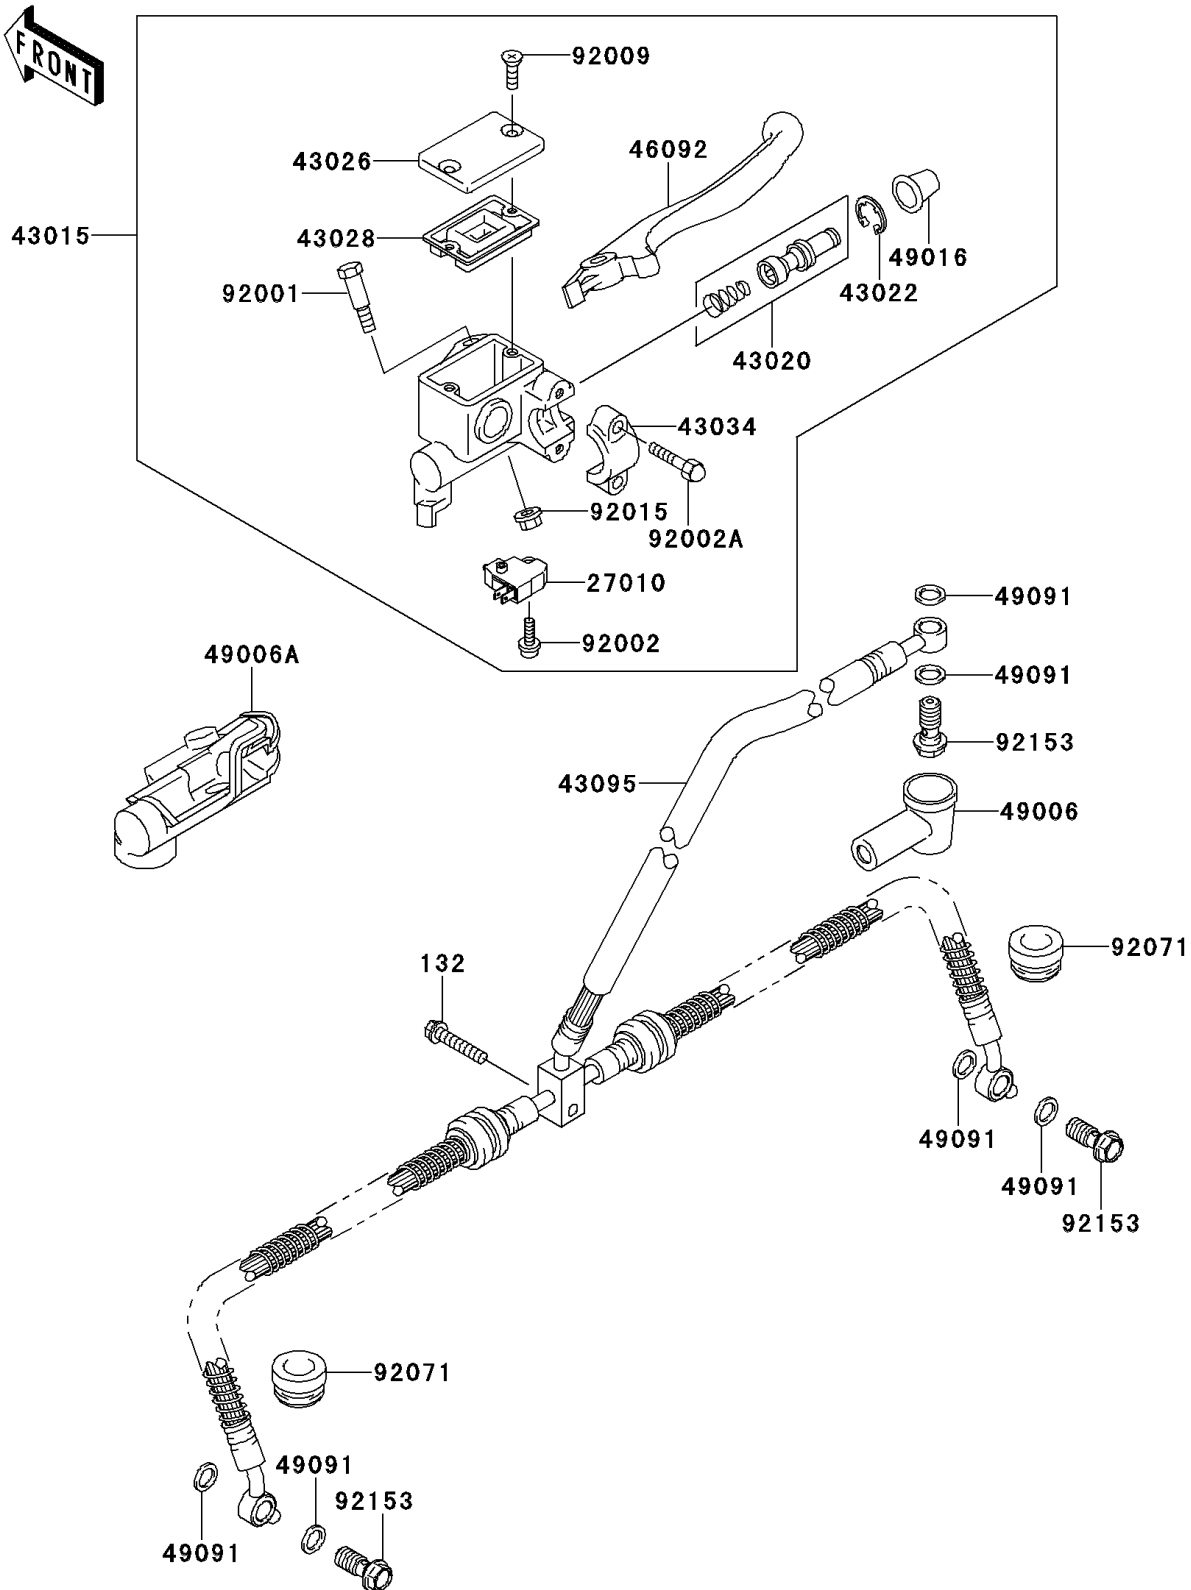

## PARTS DIAGRAM Front Master Cylinder

F2291

# 2011 BRUTE FORCE® 650 4x4

## PARTS LIST

### Front Master Cylinder

**ITEM NAME**

**PART NUMBER**

**QUANTITY**

---