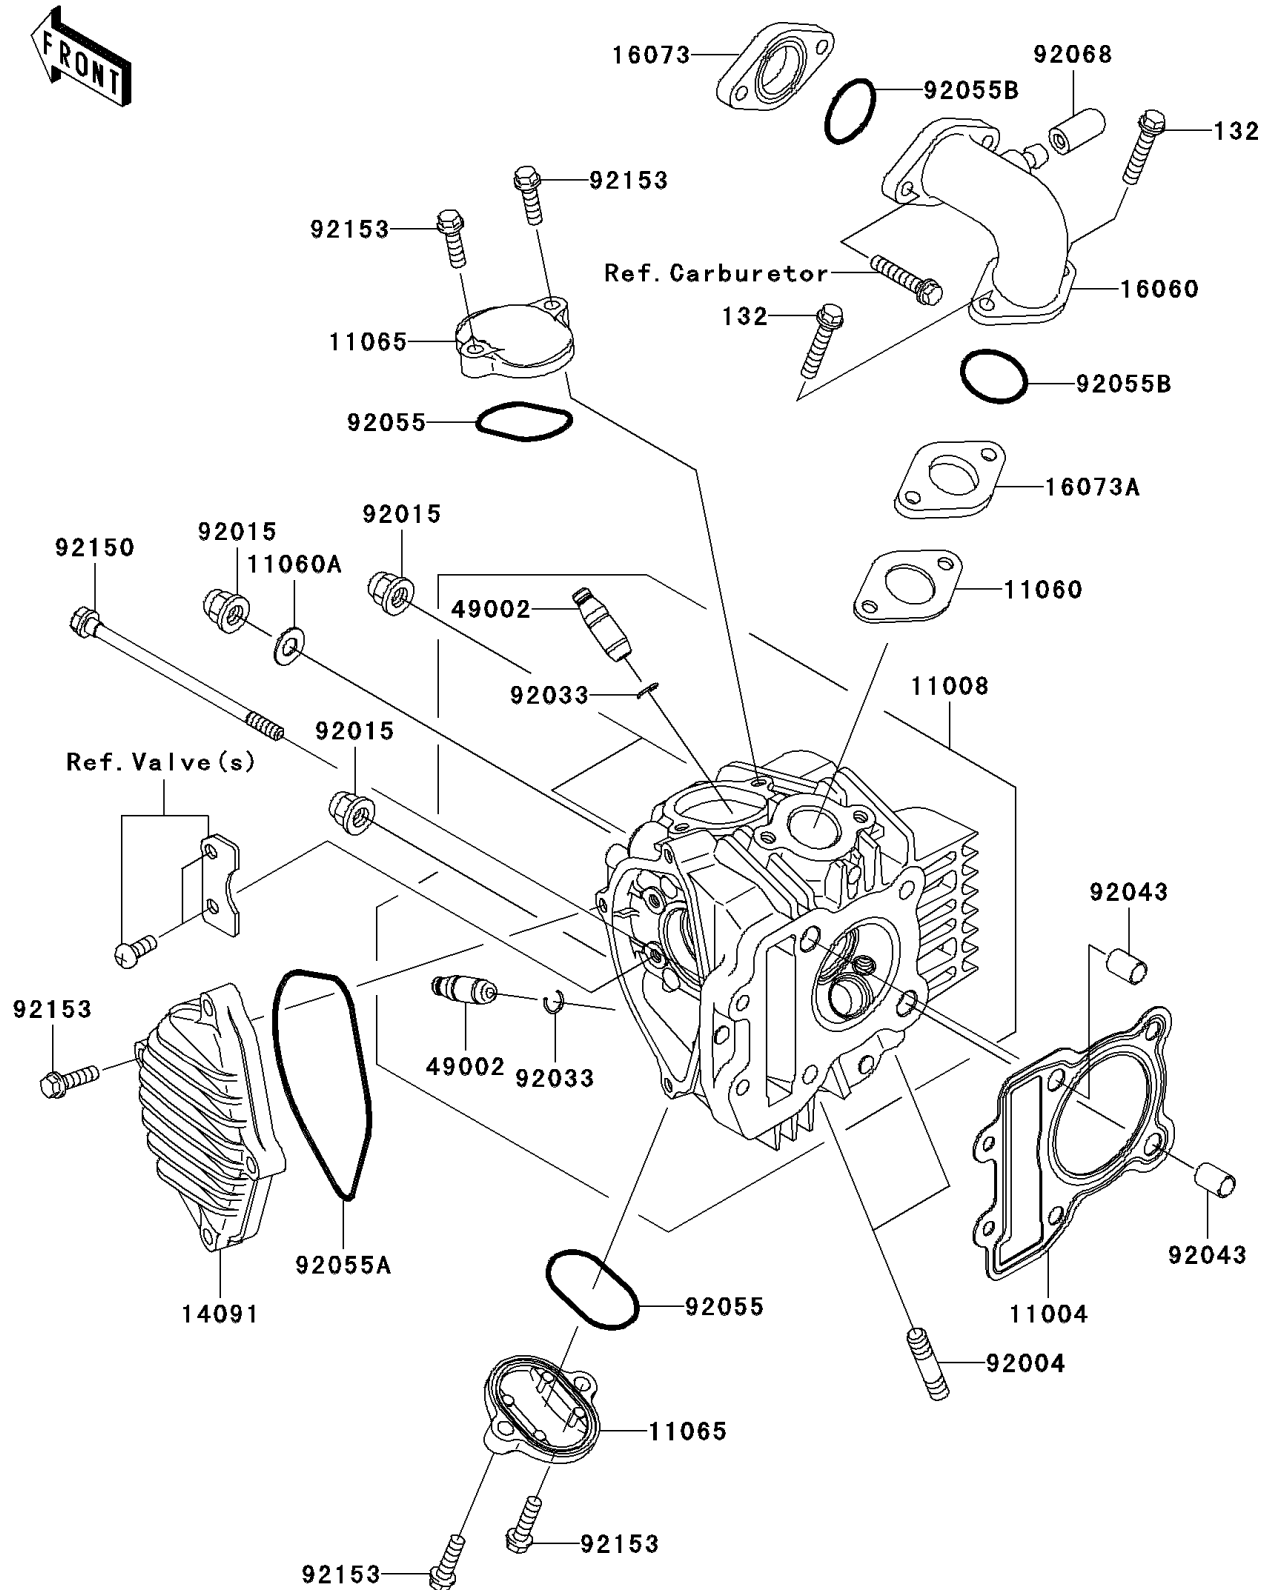

2009 KLX[®]110

PARTS DIAGRAM

Cylinder Head

E1111

2009 KLX[®]110

PARTS LIST

Cylinder Head

Kawasaki

Let the Good Times Roll[®]

ITEM NAME

PART NUMBER

QUANTITY
