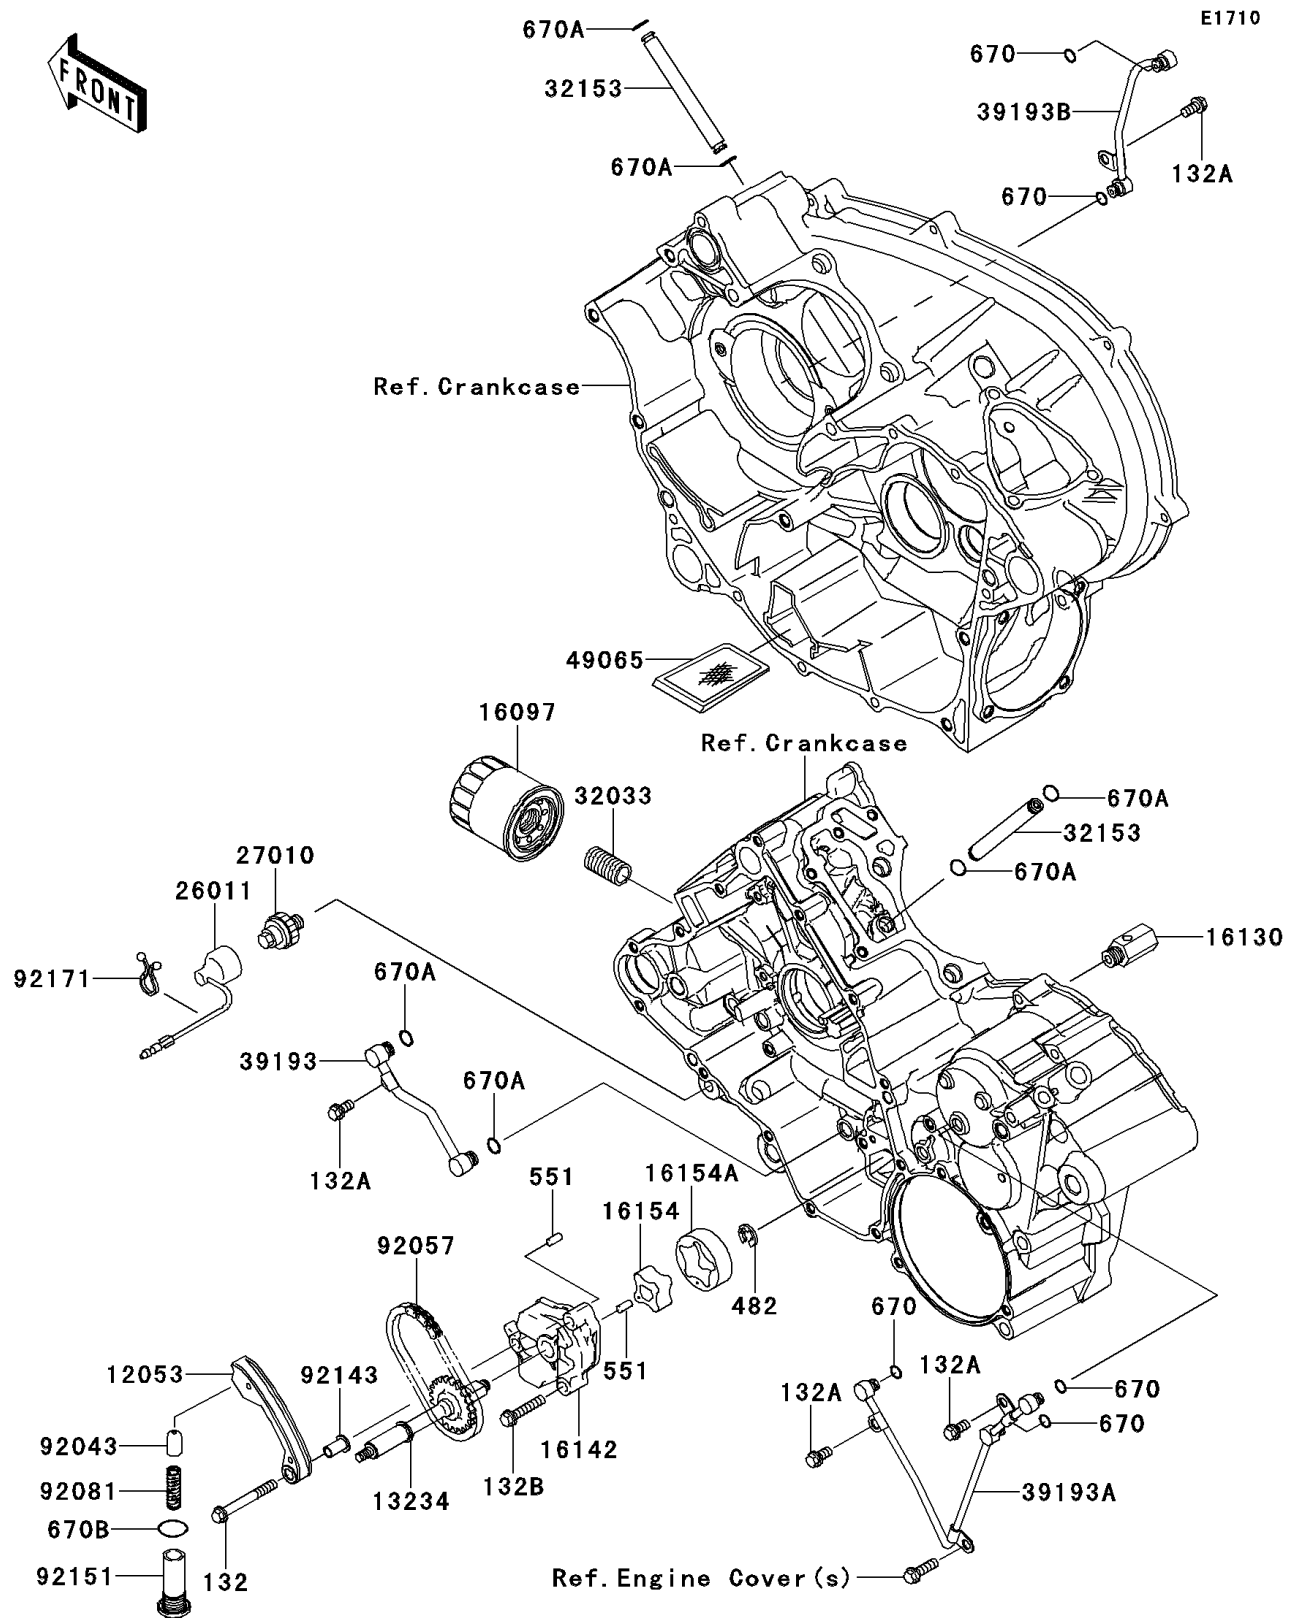

2013 BRUTE FORCE® 650 4x4

PARTS DIAGRAM

Oil Pump/Oil Filter

2013 BRUTE FORCE® 650 4x4

PARTS LIST

Oil Pump/Oil Filter

ITEM NAME	PART NUMBER	QUANTITY
-----------	-------------	----------
