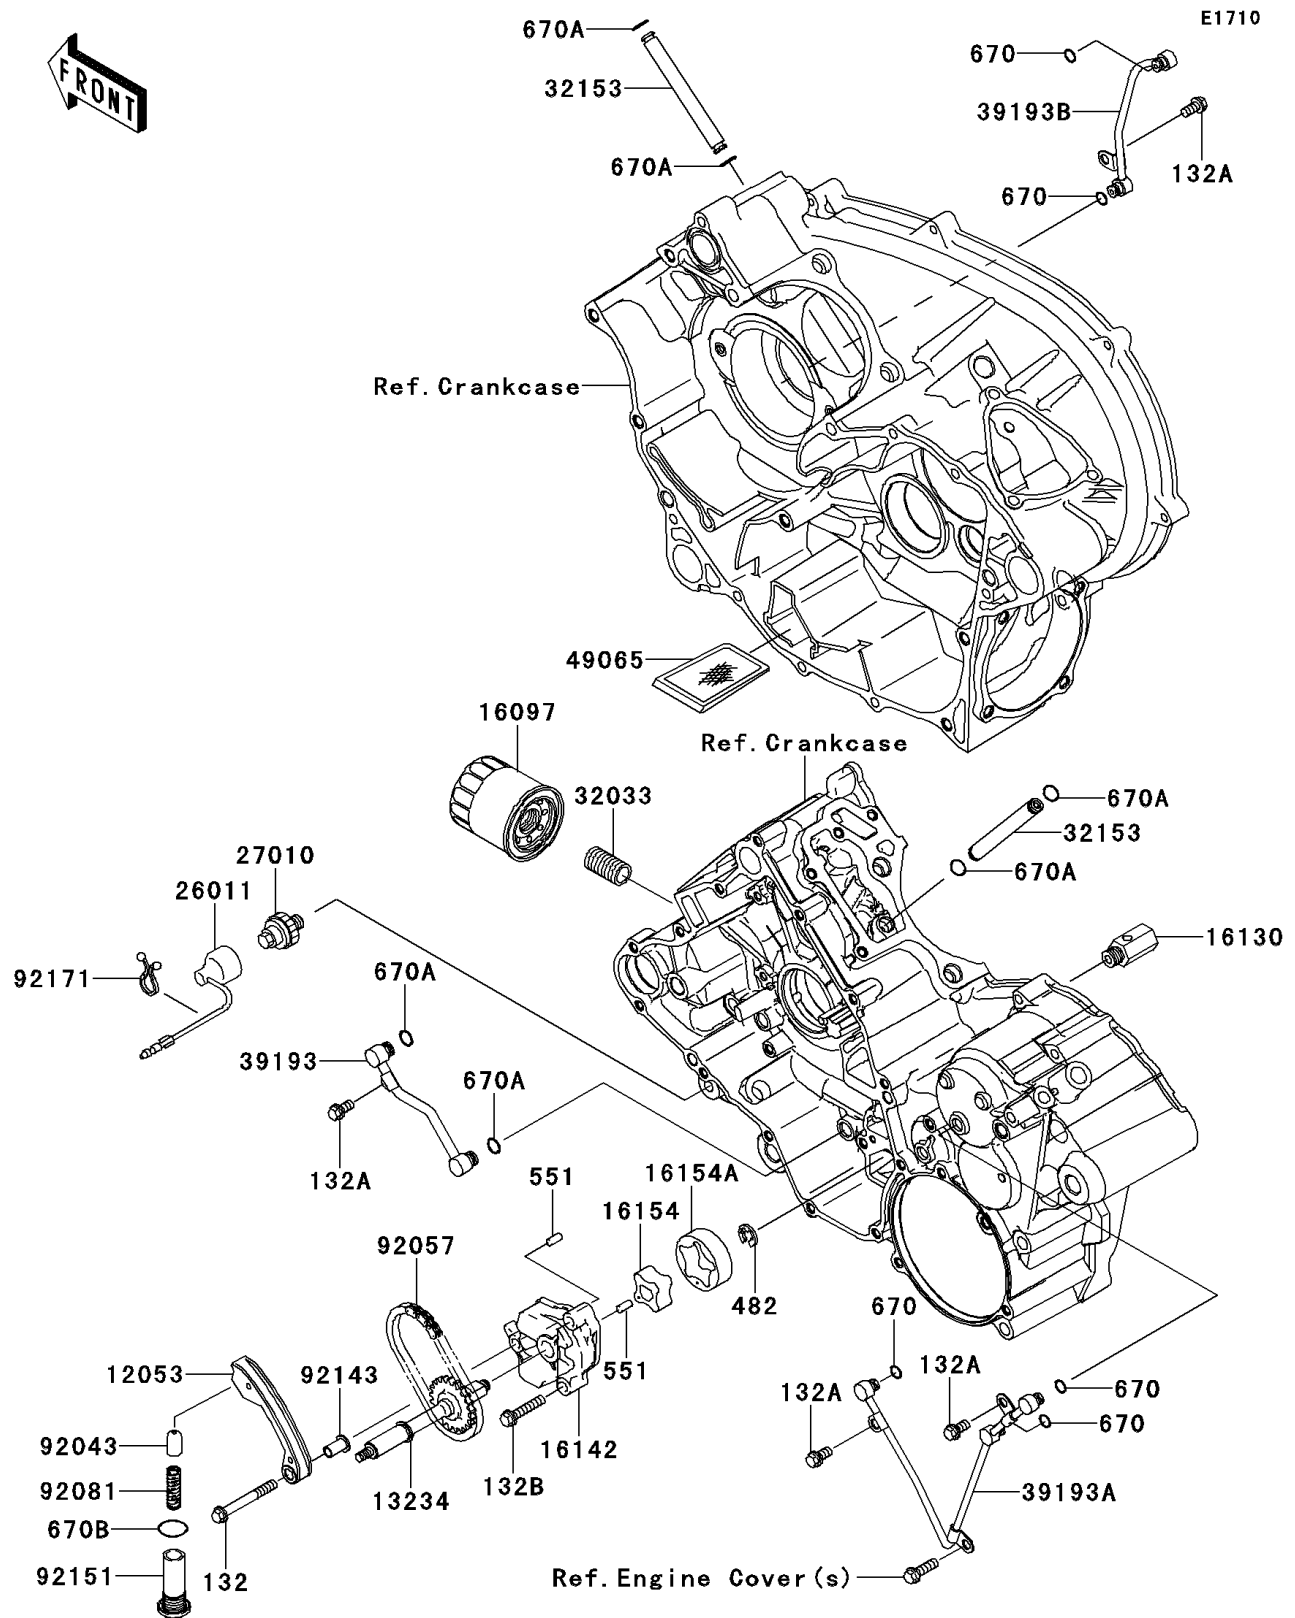

## PARTS DIAGRAM Oil Pump/Oil Filter

# 2011 BRUTE FORCE® 650 4x4

## PARTS LIST

### Oil Pump/Oil Filter

| ITEM NAME | PART NUMBER | QUANTITY |
|-----------|-------------|----------|
|-----------|-------------|----------|

---