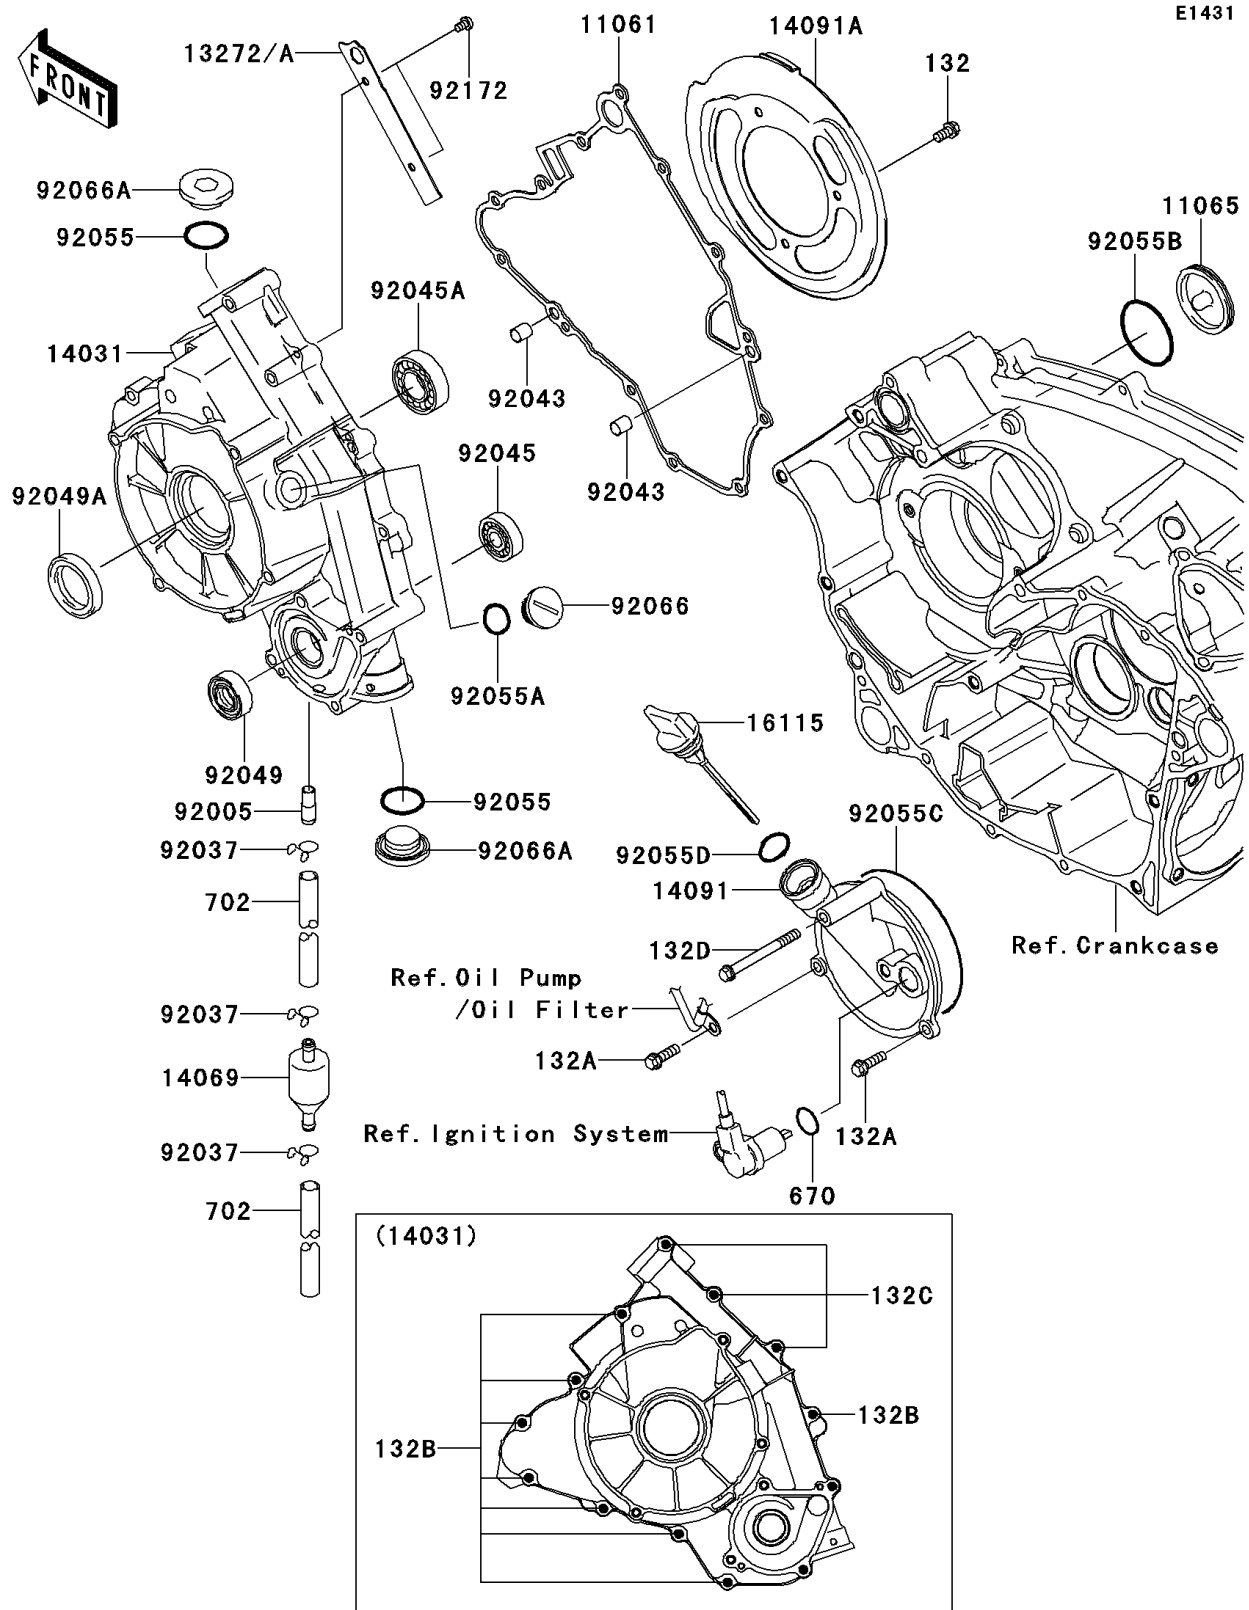

2011 BRUTE FORCE® 650 4x4

PARTS DIAGRAM

Engine Cover(s)

2011 BRUTE FORCE® 650 4x4

PARTS LIST

Engine Cover(s)

ITEM NAME

PART NUMBER

QUANTITY
