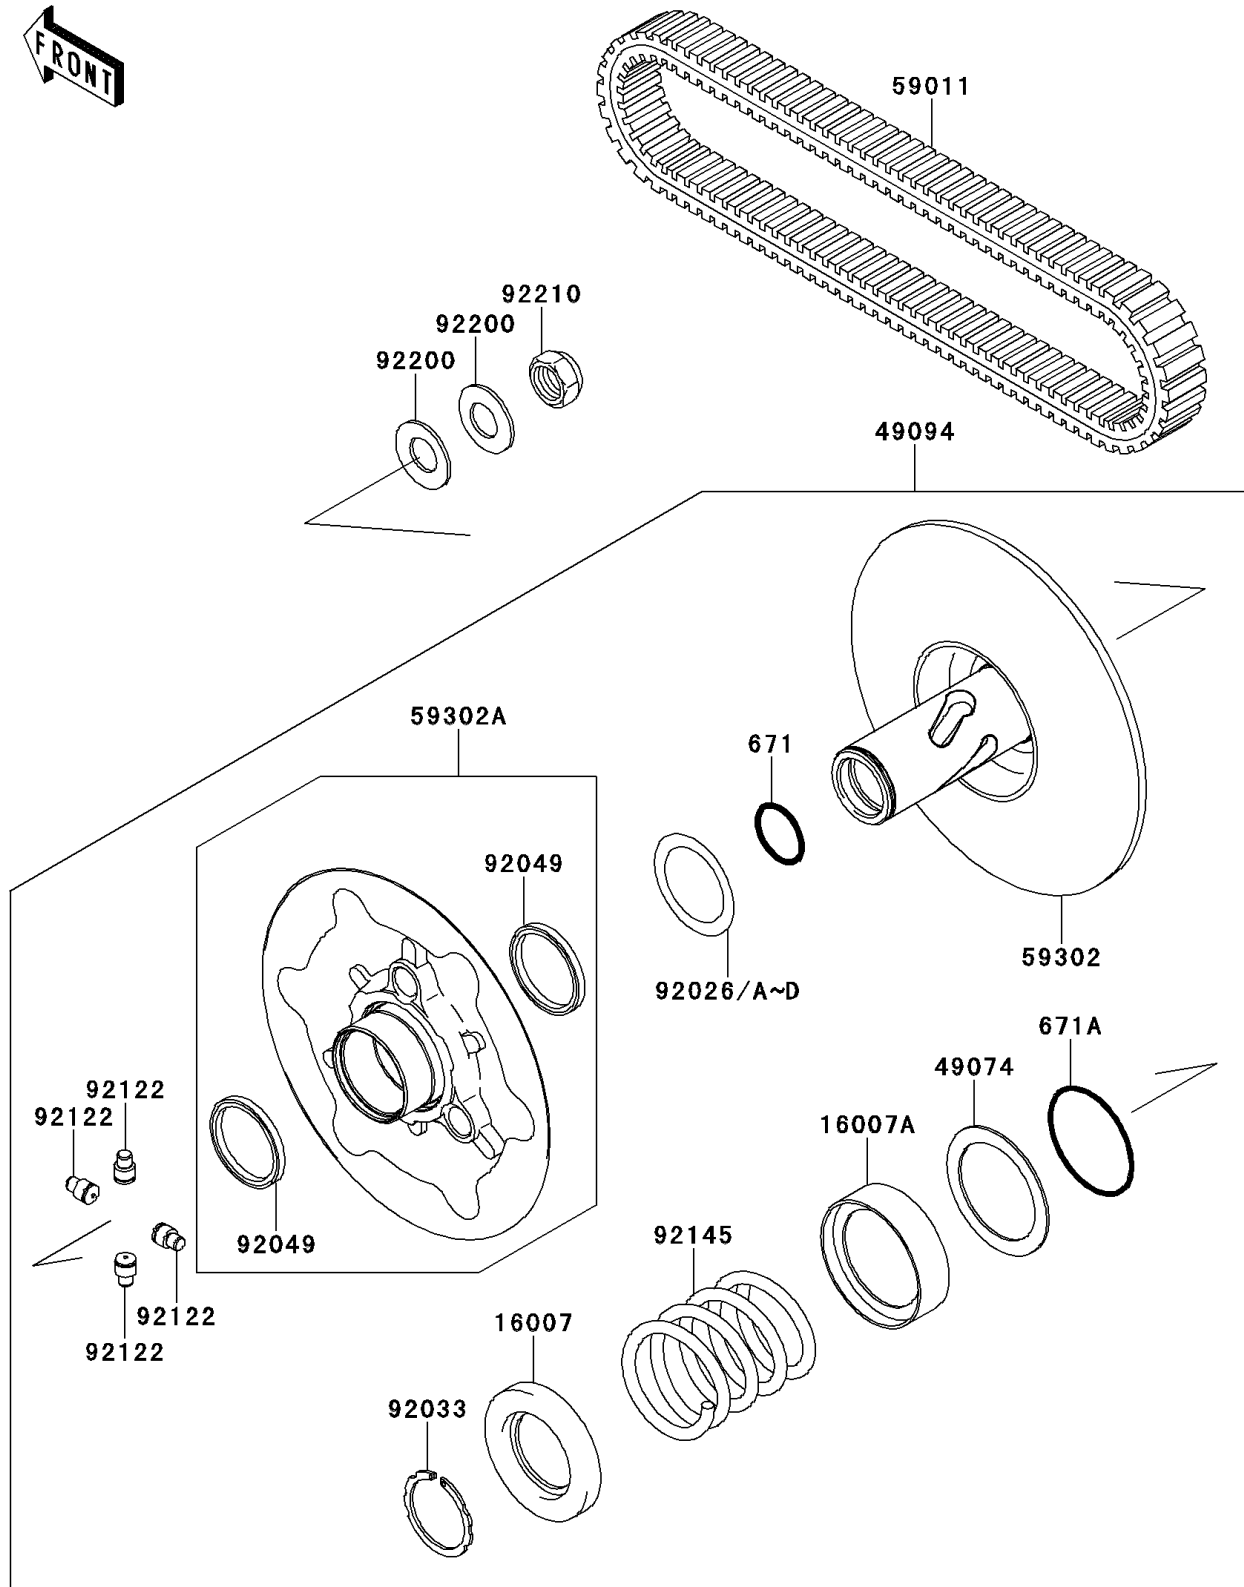

2013 BRUTE FORCE® 650 4x4

PARTS DIAGRAM

Driven Converter/Drive Belt

E1392

2013 BRUTE FORCE® 650 4x4

PARTS LIST

Driven Converter/Drive Belt

ITEM NAME	PART NUMBER	QUANTITY
O RING (Ref # 671)	671D2530	1
O RING (Ref # 671A)	671D2550	1
SEAT-SPRING (Ref # 16007)	16007-1203	1
SEAT-SPRING,SHEAVE MOVABLE (Ref # 16007A)	16007-1221	1
PLATE-THRUST (Ref # 49074)	49074-1055	1
CONVERTER-ASSY-DRIVEN (Ref # 49094)	49094-0005	1
BELT (Ref # 59011)	59011-0003	1
SHEAVE-COMP,FIXED (Ref # 59302)	59302-0001	1
SHEAVE-COMP,MOVABLE (Ref # 59302A)	59302-0002	1
SPACER,T=0.30 (Ref # 92026)	92026-0034	AR
SPACER,T=1.00 (Ref # 92026A)	92026-1565	1
SPACER,T=0.60 (Ref # 92026B)	92026-1569	AR
SPACER,T=1.40 (Ref # 92026C)	92026-1570	AR
SPACER,T=0.80 (Ref # 92026D)	92026-1617	AR
RING-SNAP (Ref # 92033)	92033-1317	1
SEAL-OIL (Ref # 92049)	92049-1528	2
ROLLER (Ref # 92122)	92122-1209	4
SPRING,YELLOW (Ref # 92145)	92145-1462	1
WASHER (Ref # 92200)	92200-1505	2
NUT,18MM (Ref # 92210)	92210-1367	1