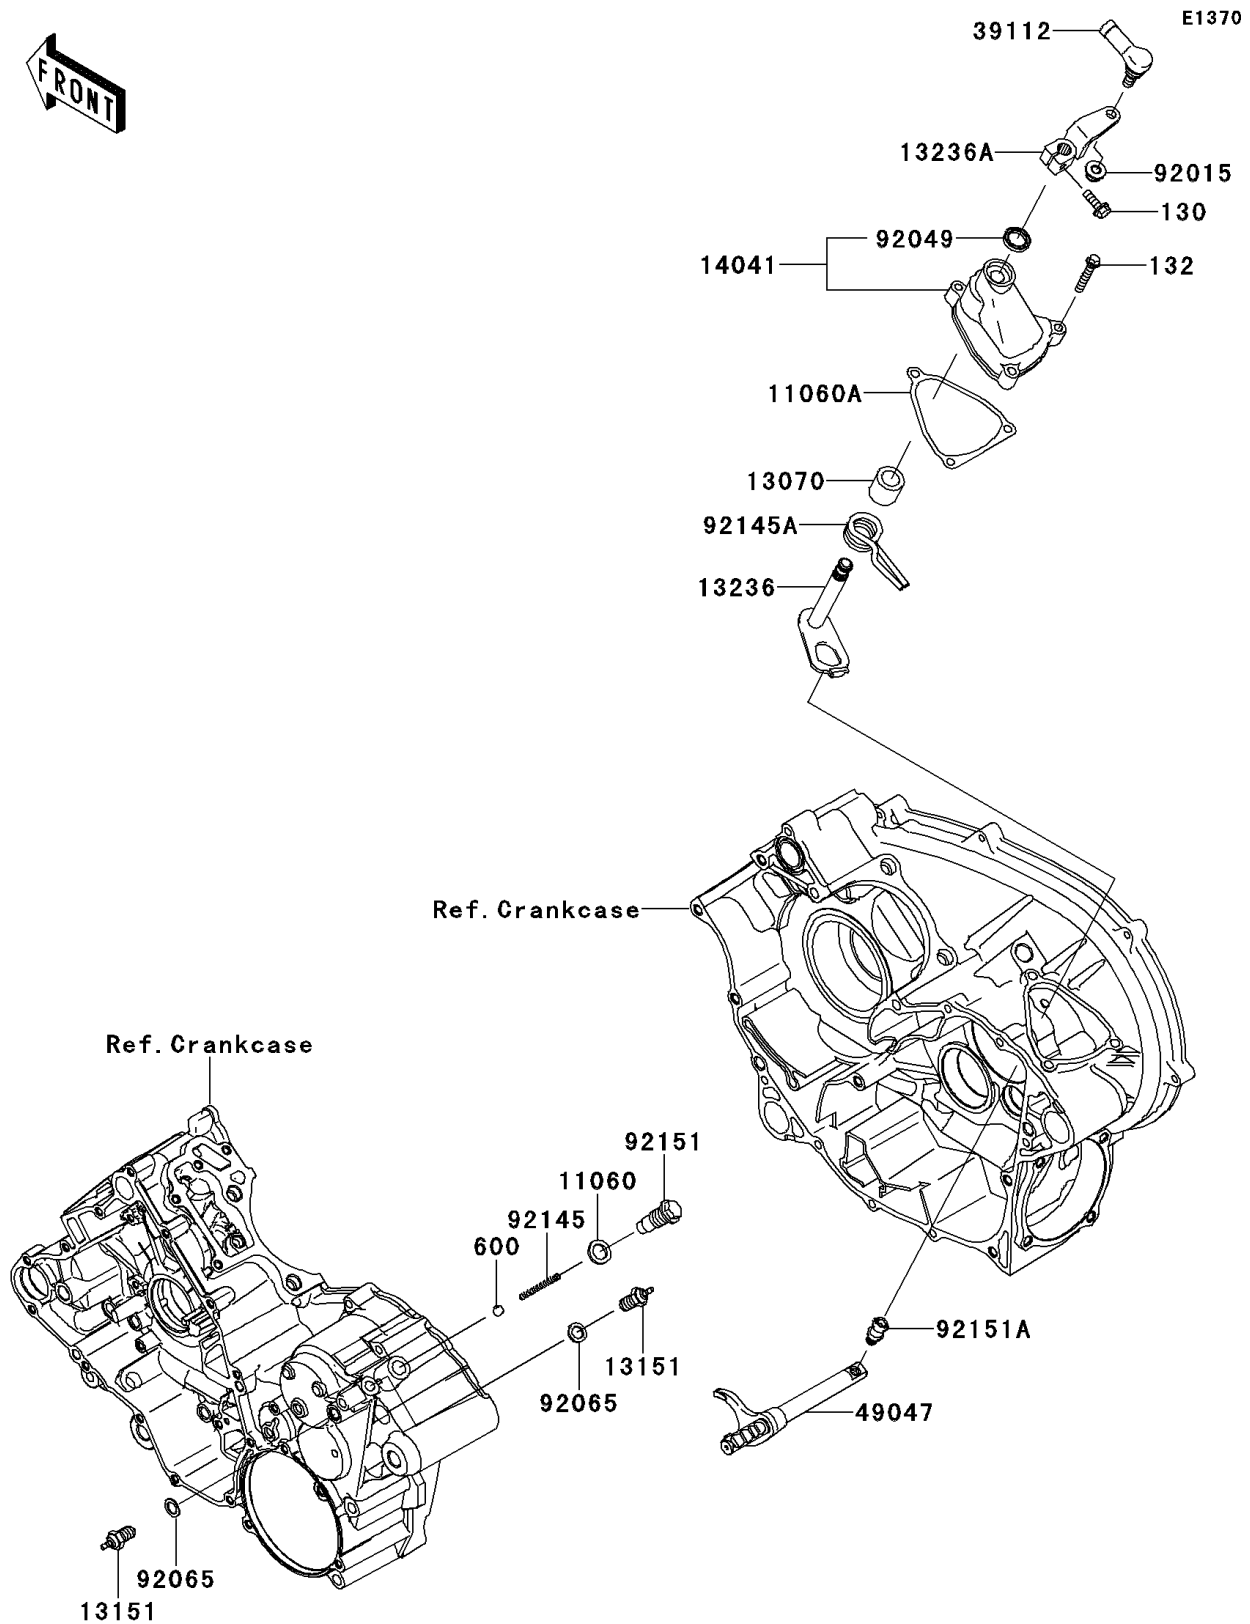

2011 BRUTE FORCE® 650 4x4

PARTS DIAGRAM

Gear Change Mechanism

2011 BRUTE FORCE® 650 4x4

PARTS LIST

Gear Change Mechanism

ITEM NAME

PART NUMBER

QUANTITY
