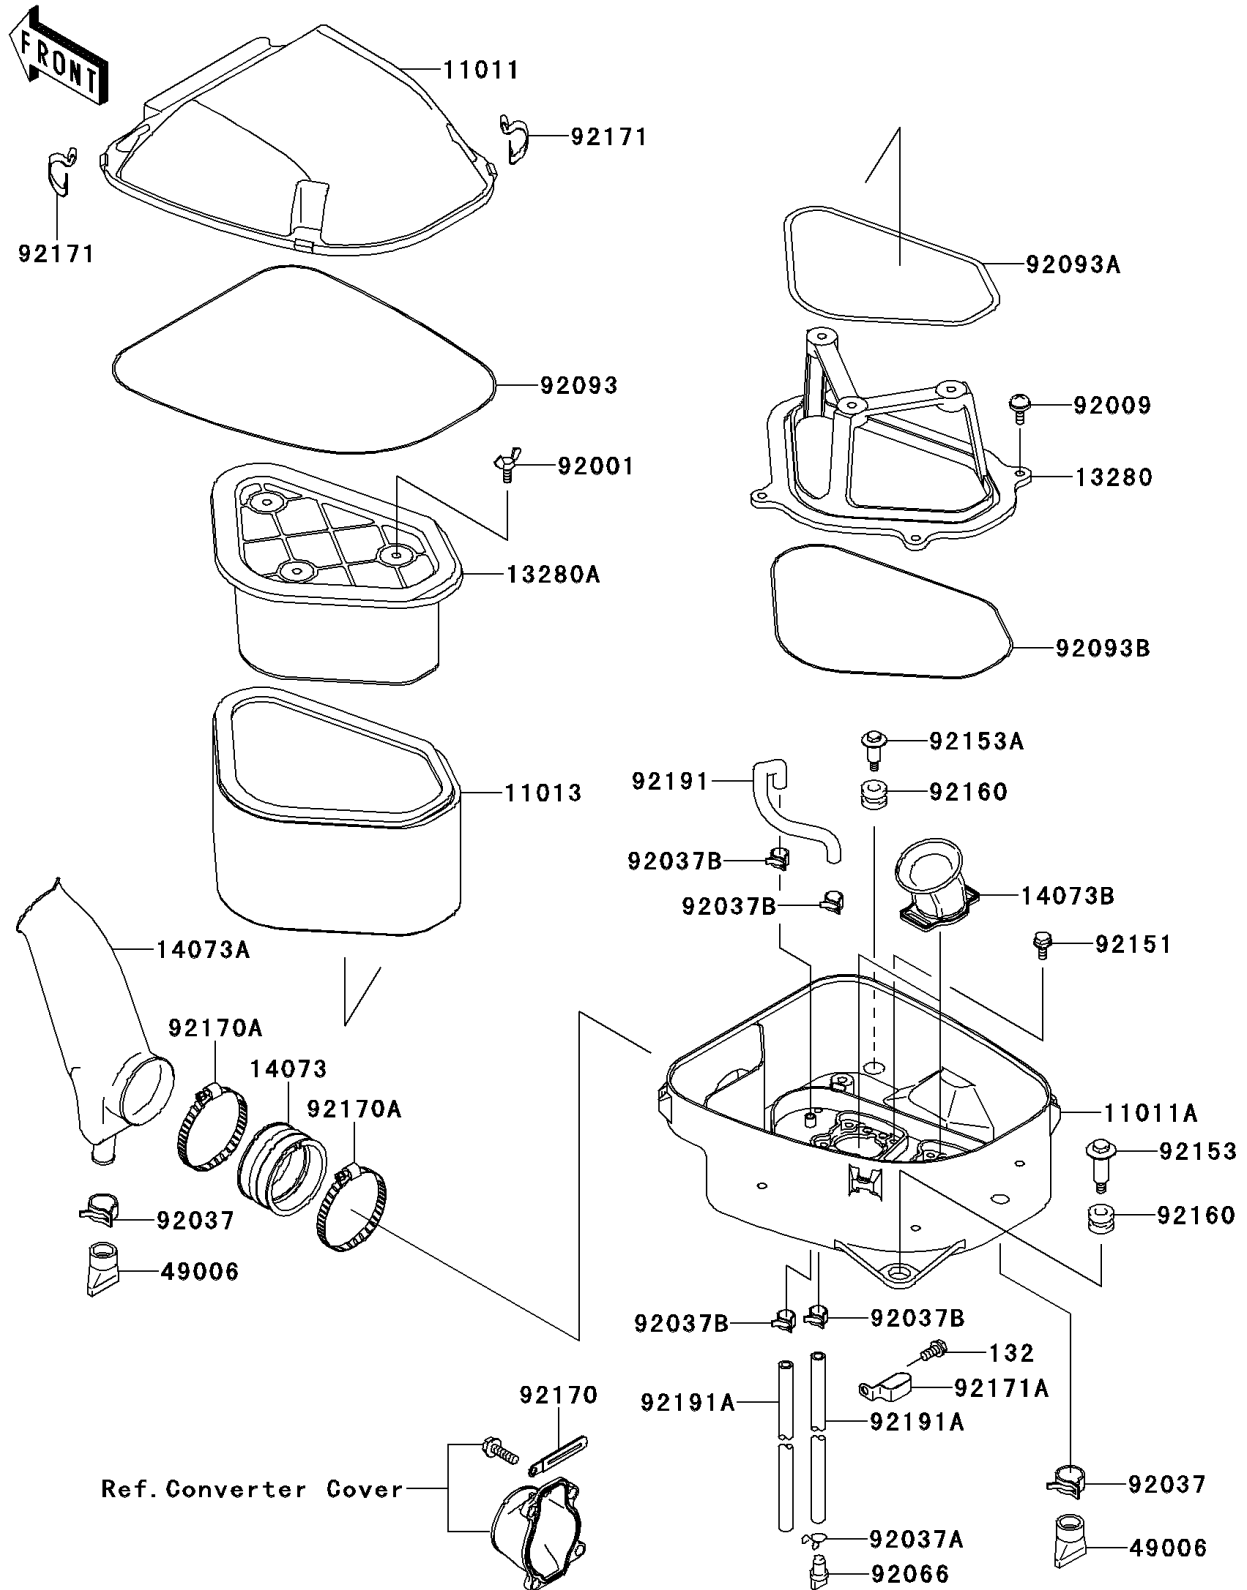

## PARTS DIAGRAM

# 2013 BRUTE FORCE® 650 4x4

## PARTS LIST

### Air Cleaner

ITEM NAME	PART NUMBER	QUANTITY
BOLT-FLANGED-SMALL,6X12 (Ref # 132)	132BD0612	1
CASE-AIR FILTER,UPP (Ref # 11011)	11011-0046	1
CASE-AIR FILTER,LWR (Ref # 11011A)	11011-0047	1
ELEMENT-AIR FILTER (Ref # 11013)	11013-0001	1
HOLDER (Ref # 13280)	13280-0111	1
HOLDER (Ref # 13280A)	13280-1272	1
DUCT,JOINT (Ref # 14073)	14073-1775	1
DUCT,INTAKE (Ref # 14073A)	14073-1778	1
DUCT,AIR FANNEL (Ref # 14073B)	14073-1830	2
BOOT (Ref # 49006)	49006-1292	2
BOLT,WING,6X15 (Ref # 92001)	92001-1703	3
SCREW,6X16 (Ref # 92009)	92009-1621	4
CLAMP,HOSE CLIP (Ref # 92037)	92037-1460	2
CLAMP,TUBE (Ref # 92037A)	92037-147	1
CLAMP,TUBE (Ref # 92037B)	92037-1505	4
PLUG,DRAIN (Ref # 92066)	92066-1211	1
SEAL,AIR FILTER CASE (Ref # 92093)	92093-1522	1
SEAL,HOLDER-HOLDER (Ref # 92093A)	92093-1569	1
SEAL (Ref # 92093B)	92093-1570	1
BOLT,FLANGED,5X12 (Ref # 92151)	92151-1305	8
BOLT,AIR FILTER,LH (Ref # 92153)	92153-1051	1
BOLT,FLANGED,6X28.7 (Ref # 92153A)	92153-1052	1
DAMPER (Ref # 92160)	92160-1594	2
CLAMP (Ref # 92170)	92170-1514	1
CLAMP (Ref # 92170A)	92170-1764	2
CLAMP,AIR FILTER CASE (Ref # 92171)	92171-1394	4
CLAMP,AIR VENT (Ref # 92171A)	92171-1522	1
TUBE,7X11X210 (Ref # 92191)	92191-1494	1
TUBE,7X11X470 (Ref # 92191A)	92191-1531	2