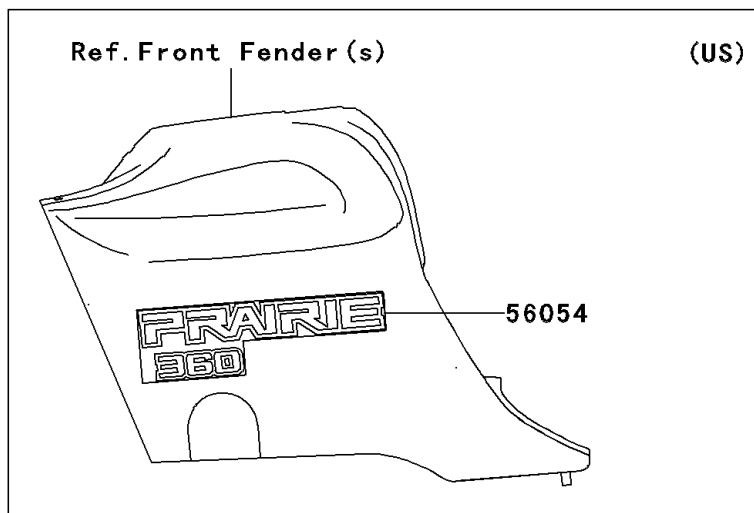

2011 PRAIRIE® 360 4x4 Realtree® APG™ HD®

Kawasaki
Let the Good Times Roll®

PARTS DIAGRAM

Decals

F2861

2011 PRAIRIE® 360 4x4 Realtree® APG™ HD®

Kawasaki
Let the Good Times Roll®

PARTS LIST

Decals

ITEM NAME	PART NUMBER	QUANTITY
-----------	-------------	----------
