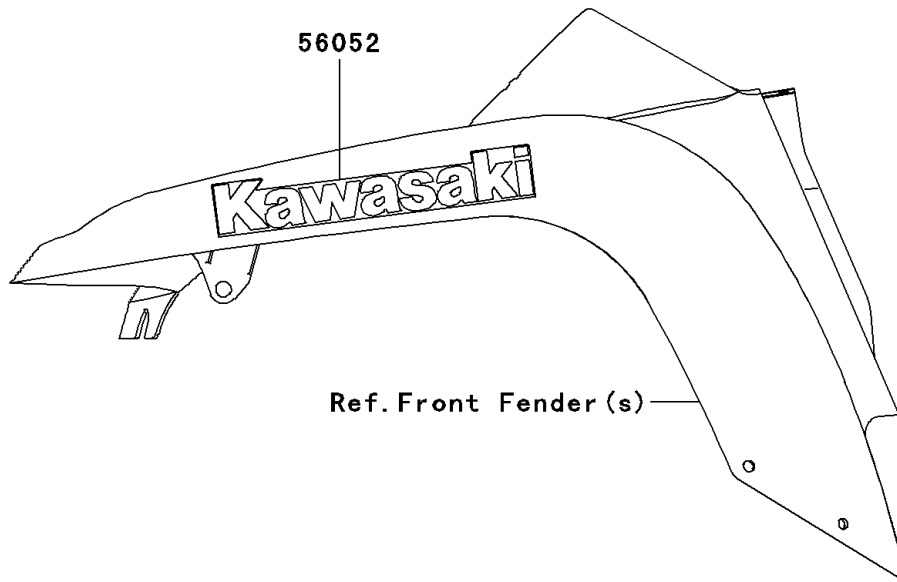

2011 PRAIRIE® 360 4x4 Realtree® APG™ HD®

Kawasaki
Let the Good Times Roll®

PARTS DIAGRAM

Decals

F2861

2011 PRAIRIE® 360 4x4 Realtree® APG™ HD®

Kawasaki
Let the Good Times Roll®

PARTS LIST

Decals

ITEM NAME	PART NUMBER	QUANTITY
-----------	-------------	----------
