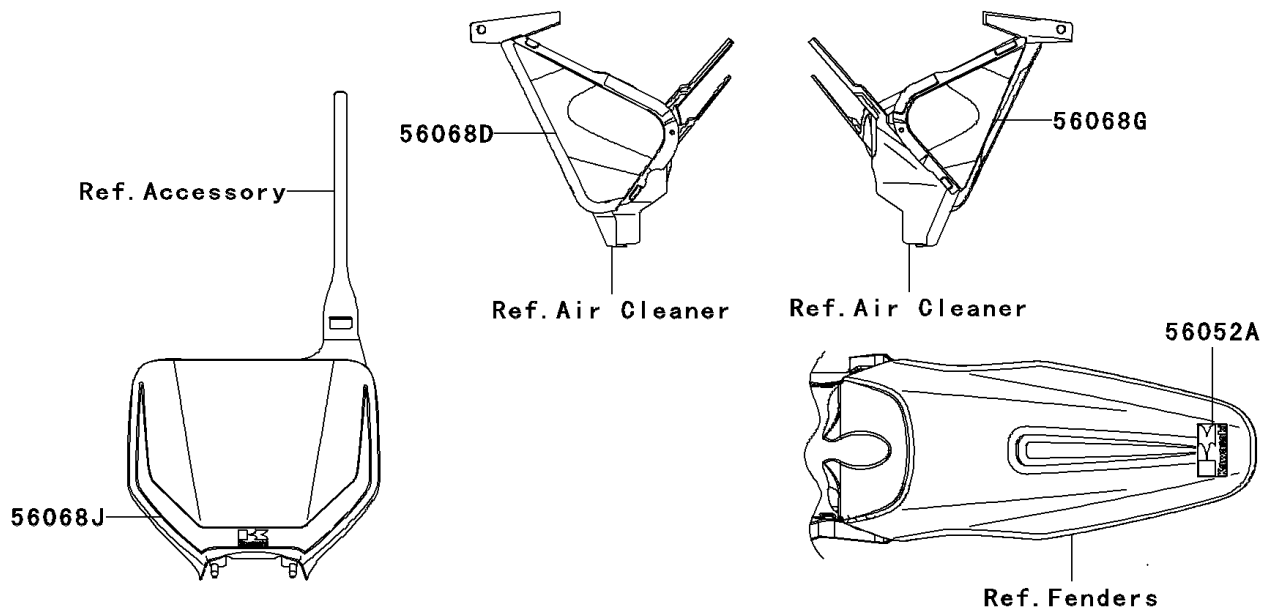

2008 KX™ 450F

PARTS DIAGRAM

Decals

F2861

2008 KX™ 450F

PARTS LIST

Decals

Kawasaki

Let the Good Times Roll®

ITEM NAME

PART NUMBER

QUANTITY
