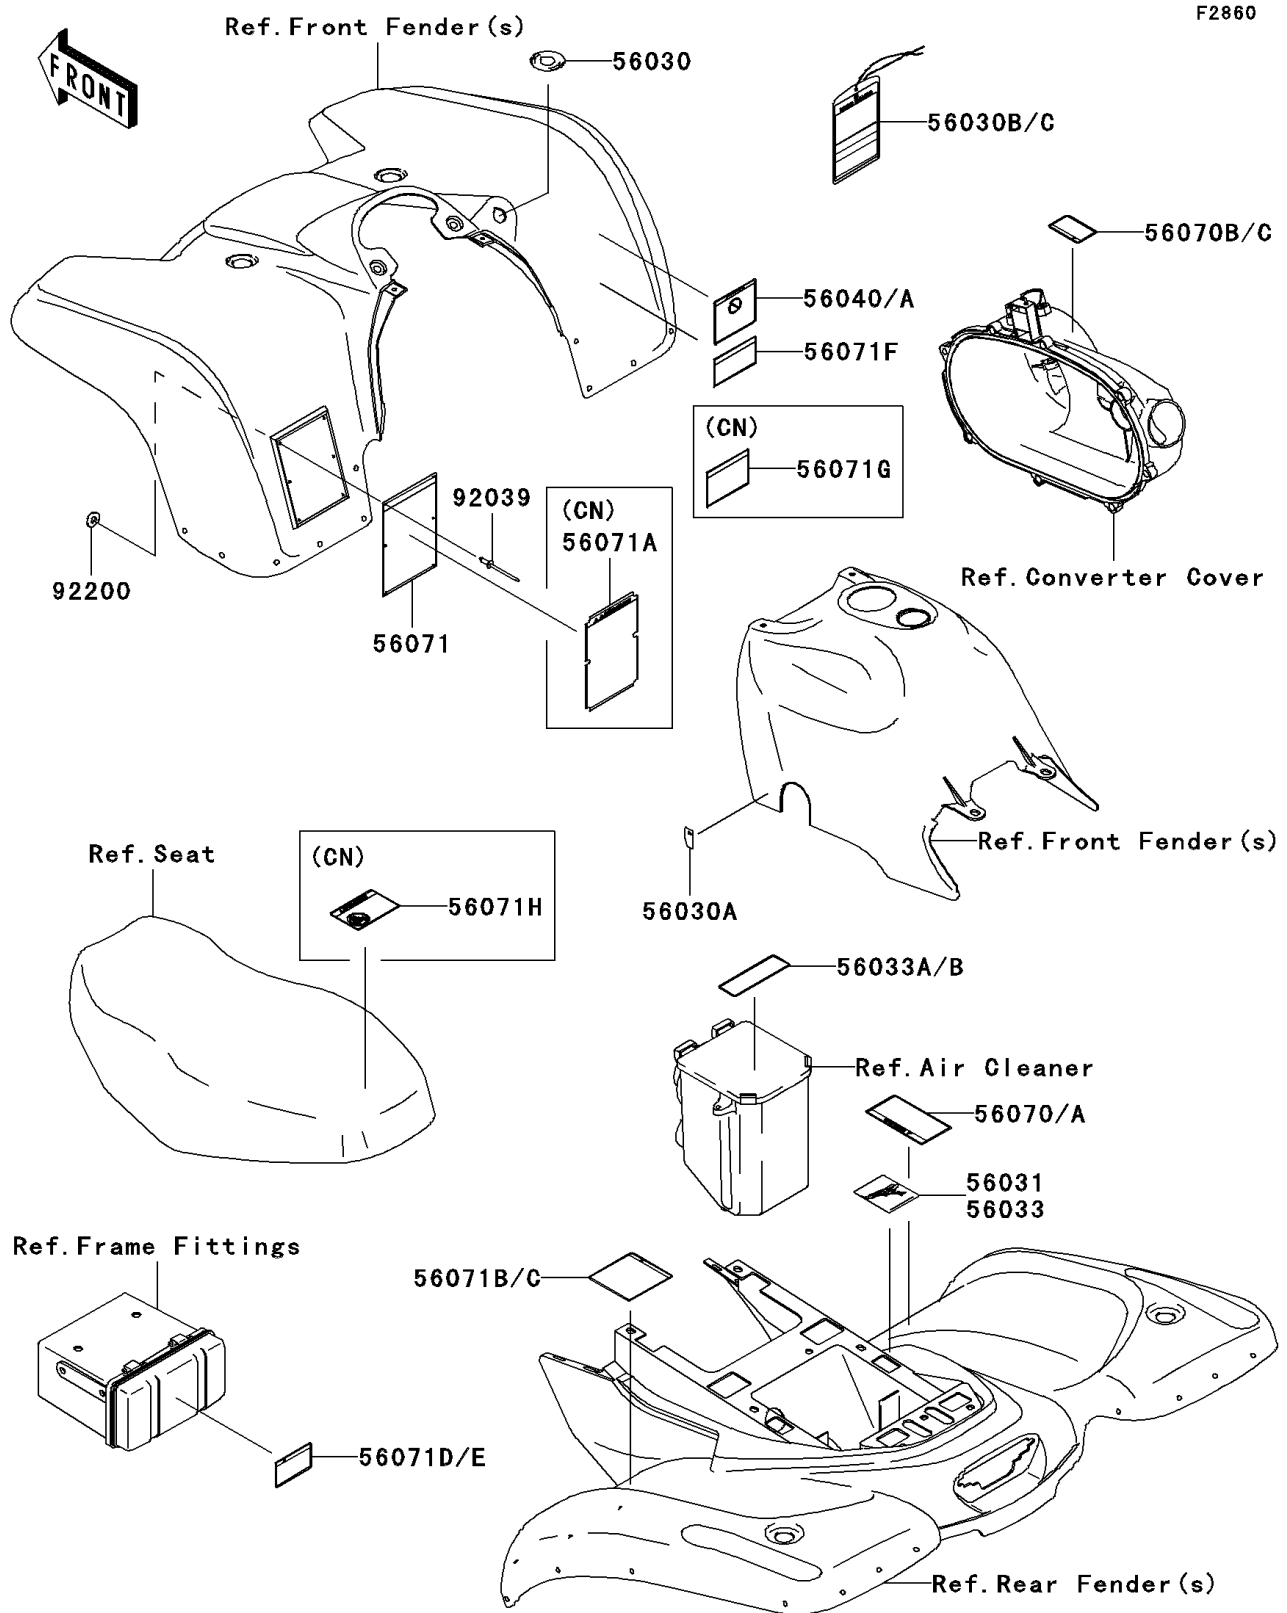

2011 PRAIRIE® 360 4x4 Realtree® APG™ HD®

Kawasaki
Let the Good Times Roll®

PARTS DIAGRAM

Labels

2011 PRAIRIE® 360 4x4 Realtree® APG™ HD®

Kawasaki
Let the Good Times Roll®

PARTS LIST

Labels

ITEM NAME

PART NUMBER

QUANTITY
