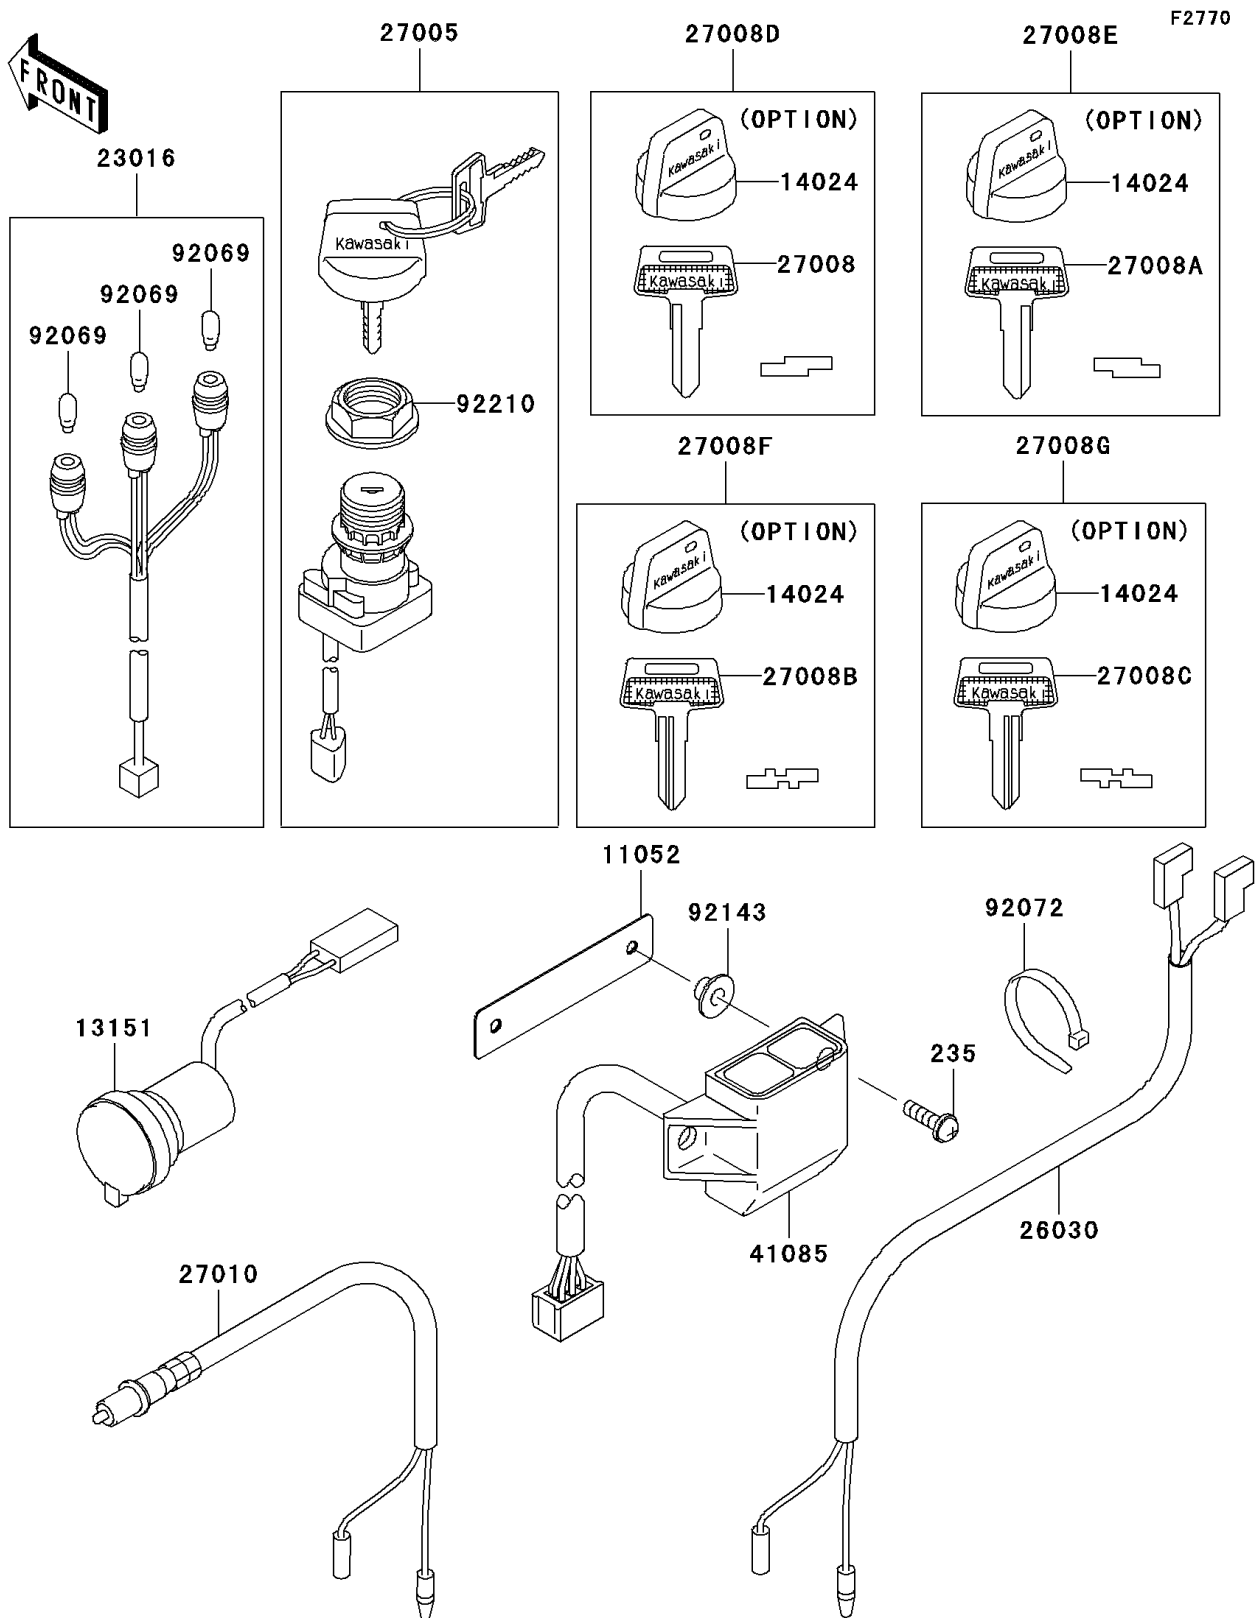

2011 PRAIRIE® 360 4x4 Realtree® APG™ HD®

Kawasaki
Let the Good Times Roll®

PARTS DIAGRAM Ignition Switch

2011 PRAIRIE® 360 4x4 Realtree® APG™ HD®

Kawasaki
Let the Good Times Roll®

PARTS LIST

Ignition Switch

ITEM NAME

PART NUMBER

QUANTITY
