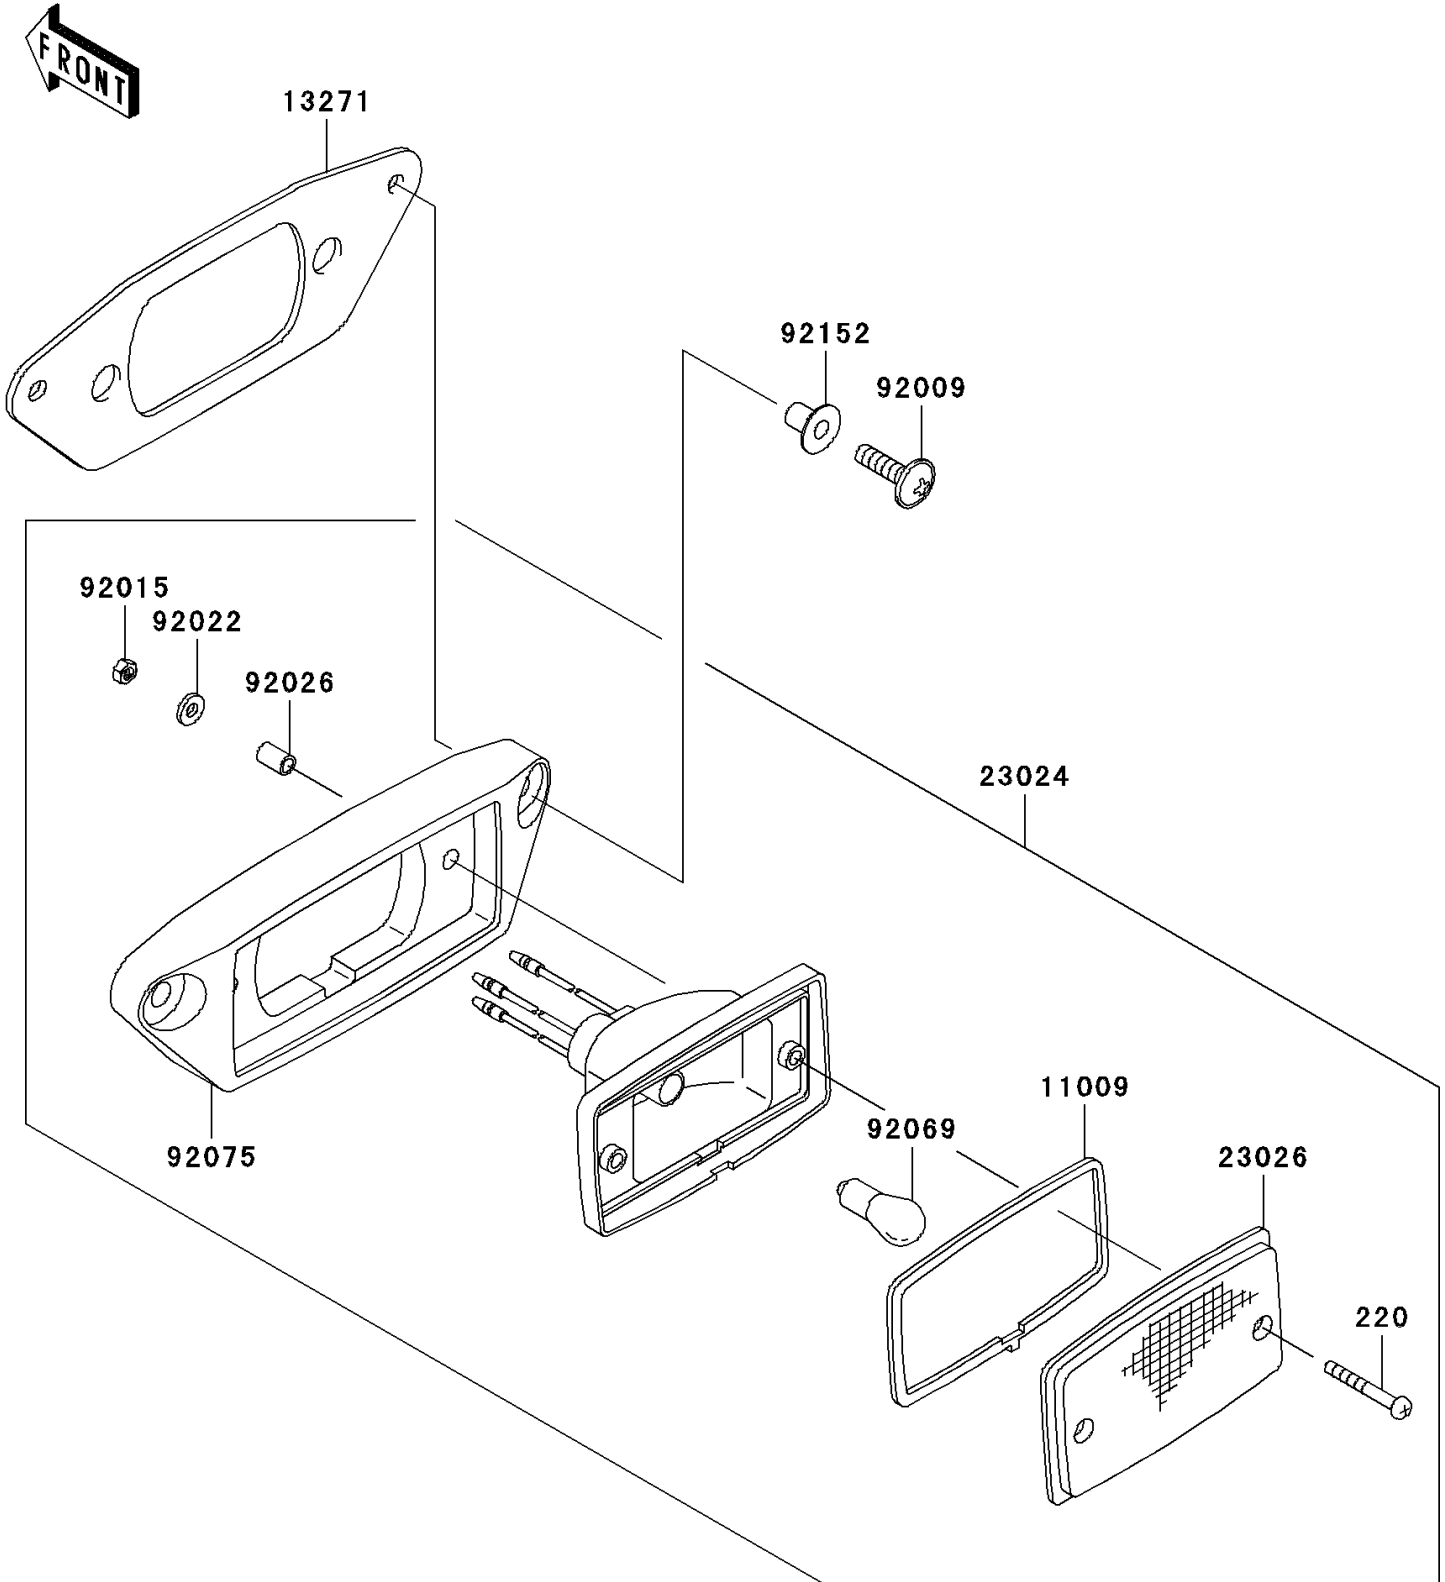

PARTS DIAGRAM

Taillight(s)

F2720

2011 PRAIRIE® 360 4x4 Realtree® APG™ HD®

Kawasaki
Let the Good Times Roll®

PARTS LIST

Taillight(s)

ITEM NAME

PART NUMBER

QUANTITY
