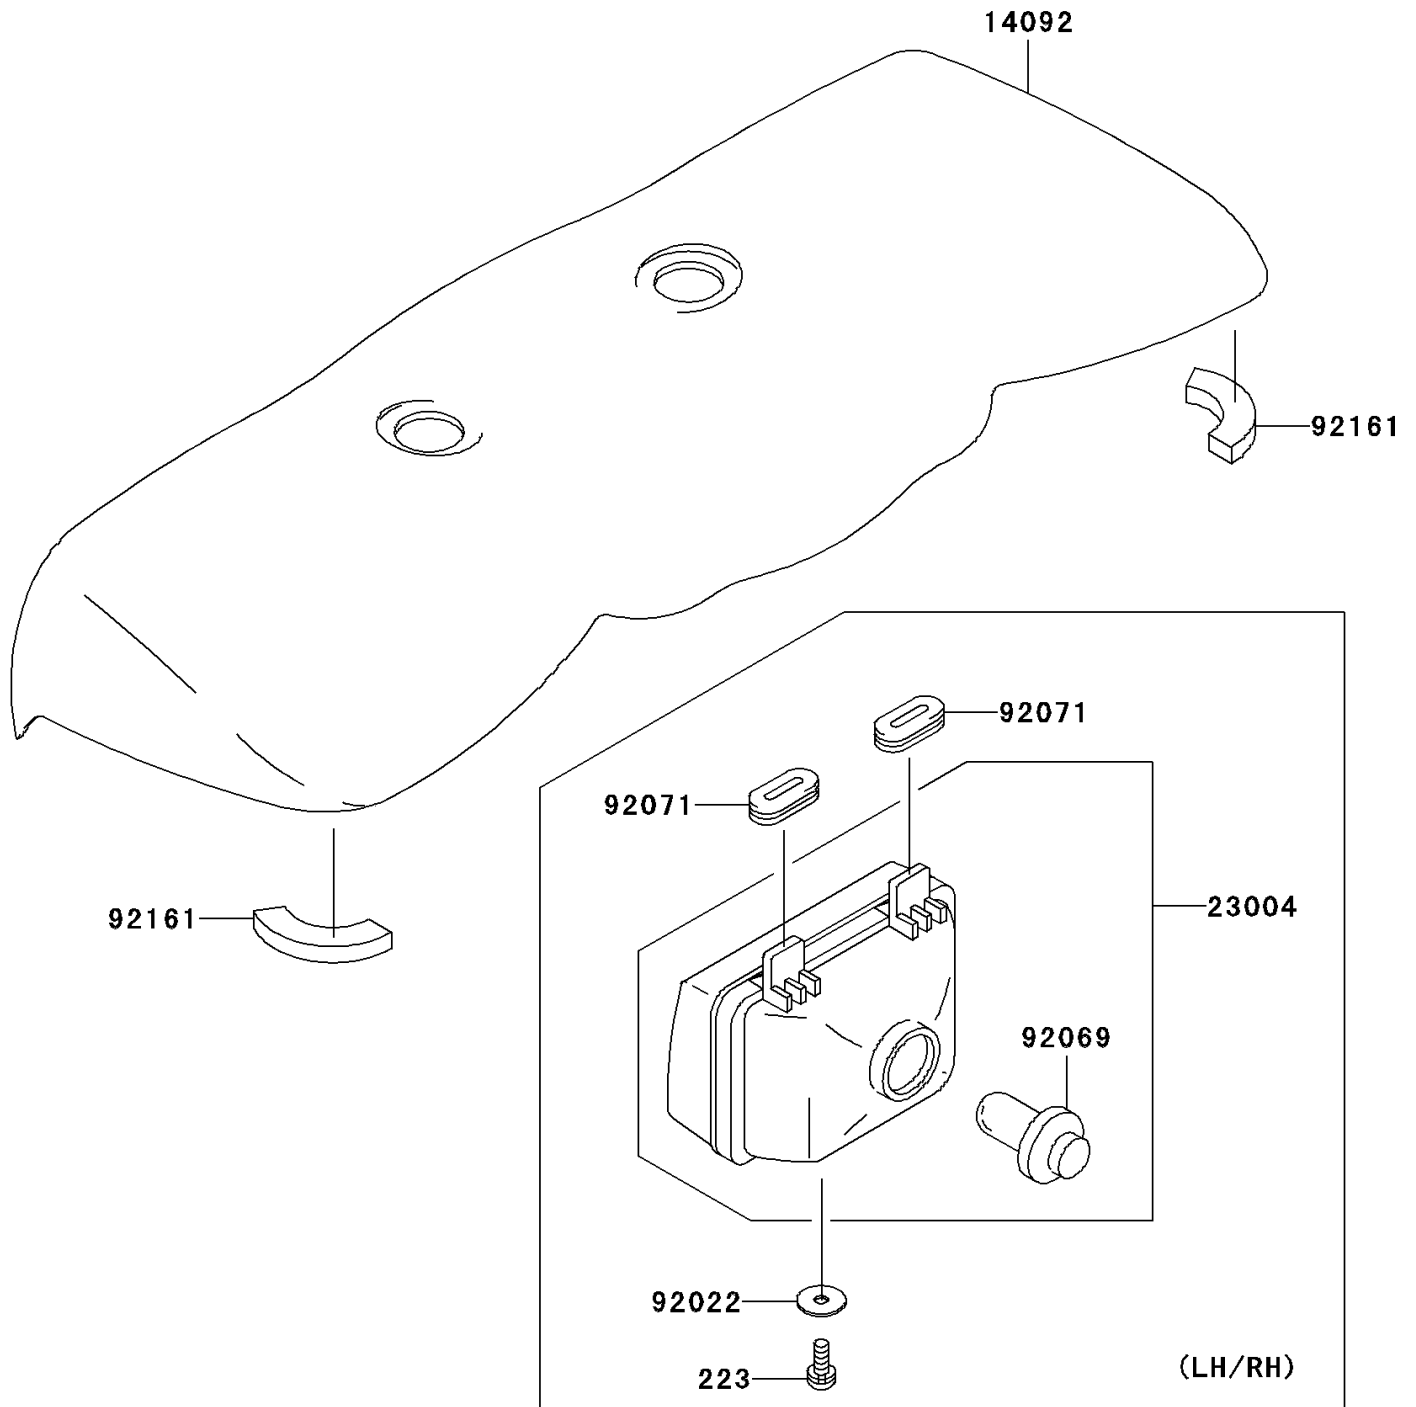

2011 PRAIRIE® 360 4x4 Realtree® APG™ HD®

Kawasaki
Let the Good Times Roll®

PARTS DIAGRAM

Headlight(s)

F2710

2011 PRAIRIE® 360 4x4 Realtree® APG™ HD®

Kawasaki
Let the Good Times Roll®

PARTS LIST

Headlight(s)

ITEM NAME

PART NUMBER

QUANTITY
