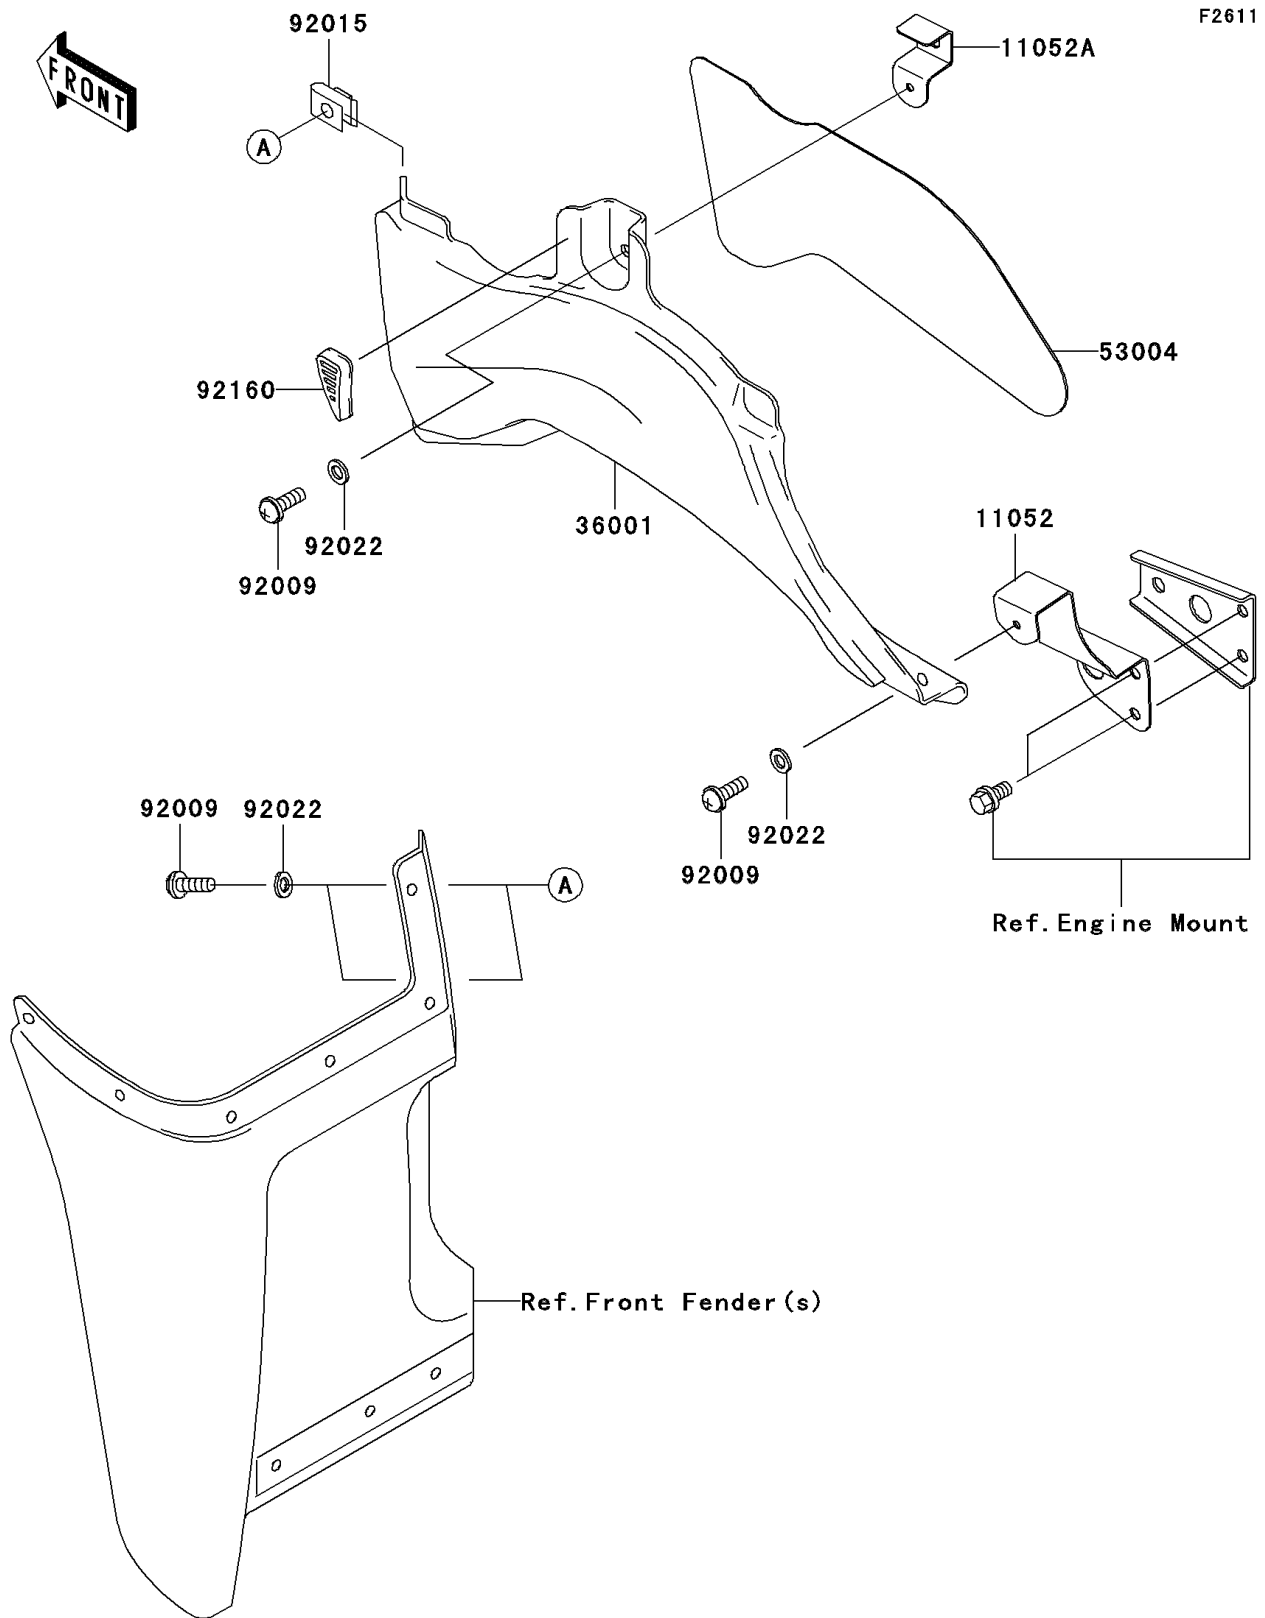

2011 PRAIRIE® 360 4x4 Realtree® APG™ HD®

Kawasaki
Let the Good Times Roll®

PARTS DIAGRAM

Side Covers

2011 PRAIRIE® 360 4x4 Realtree® APG™ HD®

Kawasaki
Let the Good Times Roll®

PARTS LIST

Side Covers

ITEM NAME	PART NUMBER	QUANTITY
-----------	-------------	----------
