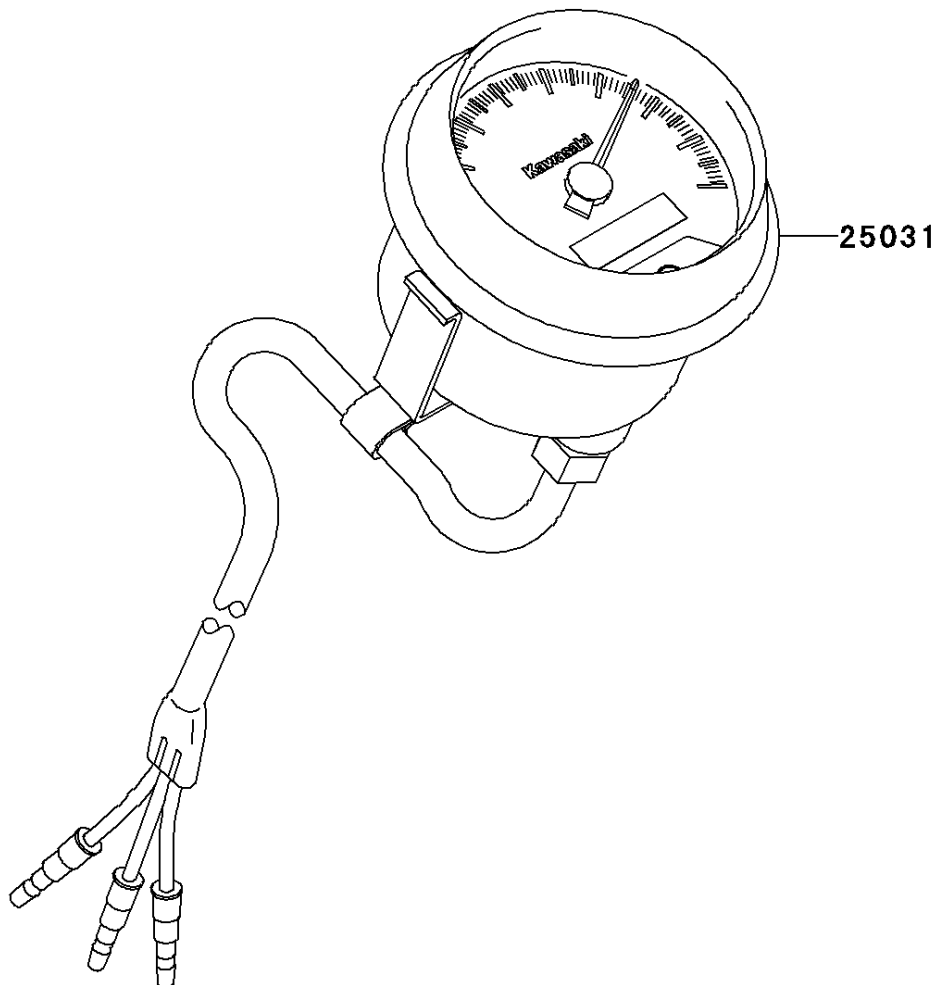

2011 PRAIRIE® 360 4x4 Realtree® APG™ HD®

Kawasaki
Let the Good Times Roll®

PARTS DIAGRAM

Meter(s)(CN)

F2530

2011 PRAIRIE® 360 4x4 Realtree® APG™ HD®

Kawasaki
Let the Good Times Roll®

PARTS LIST

Meter(s)(CN)

ITEM NAME

PART NUMBER

QUANTITY
