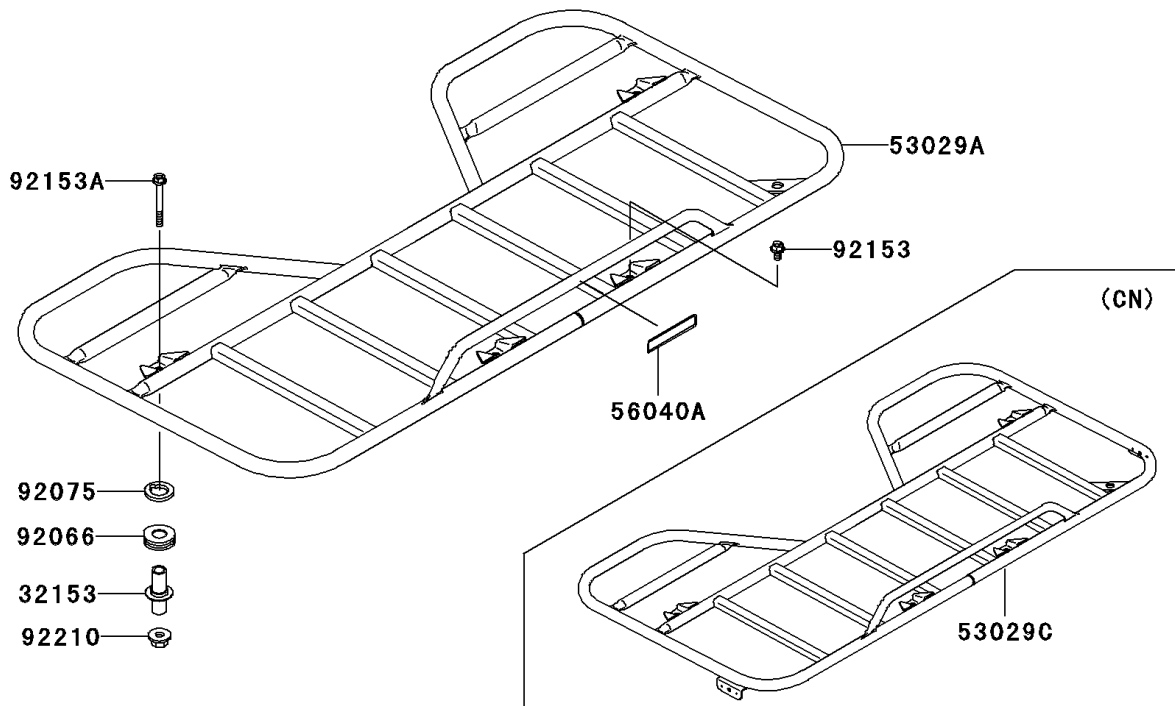

2011 PRAIRIE® 360 4x4 Realtree® APG™ HD®

Kawasaki
Let the Good Times Roll®

PARTS DIAGRAM

Carrier(s)

F2520

2011 PRAIRIE® 360 4x4 Realtree® APG™ HD®

Kawasaki
Let the Good Times Roll®

PARTS LIST

Carrier(s)

ITEM NAME

PART NUMBER

QUANTITY
