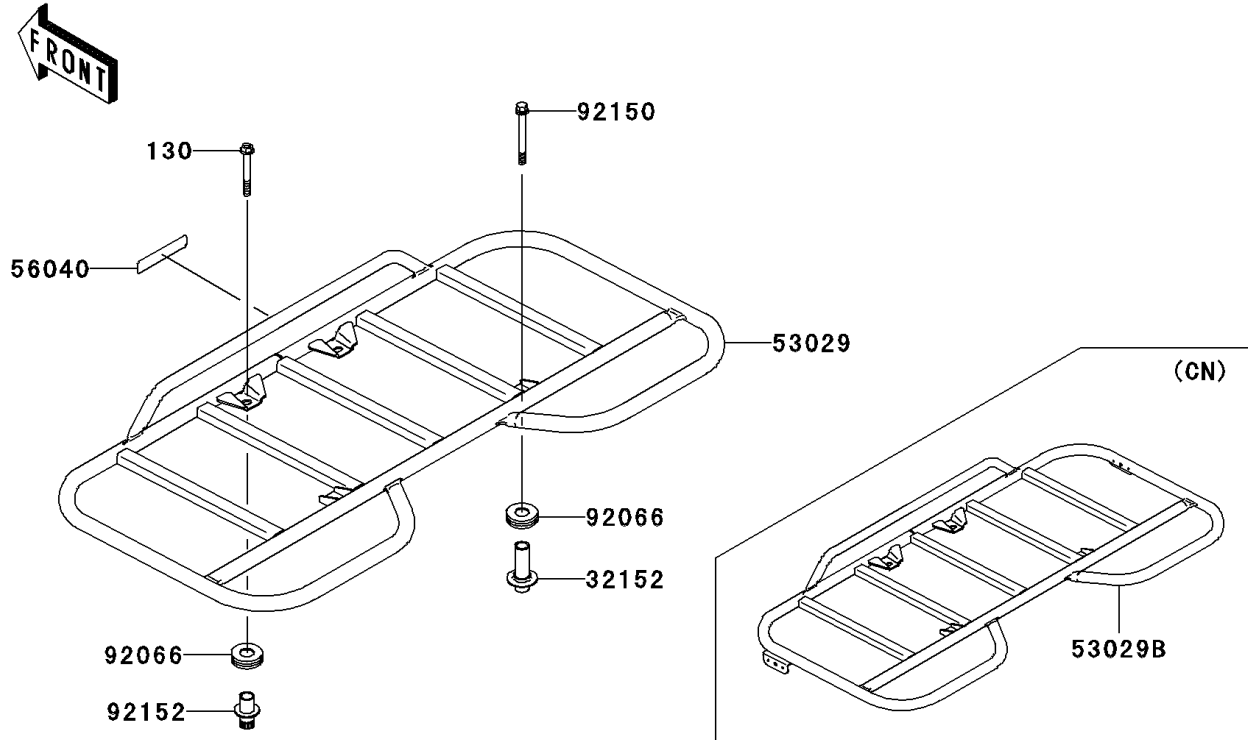

2011 PRAIRIE® 360 4x4 Realtree® APG™ HD®

Kawasaki
Let the Good Times Roll®

PARTS DIAGRAM

Carrier(s)

F2520

2011 PRAIRIE® 360 4x4 Realtree® APG™ HD®

Kawasaki
Let the Good Times Roll®

PARTS LIST

Carrier(s)

ITEM NAME

PART NUMBER

QUANTITY
