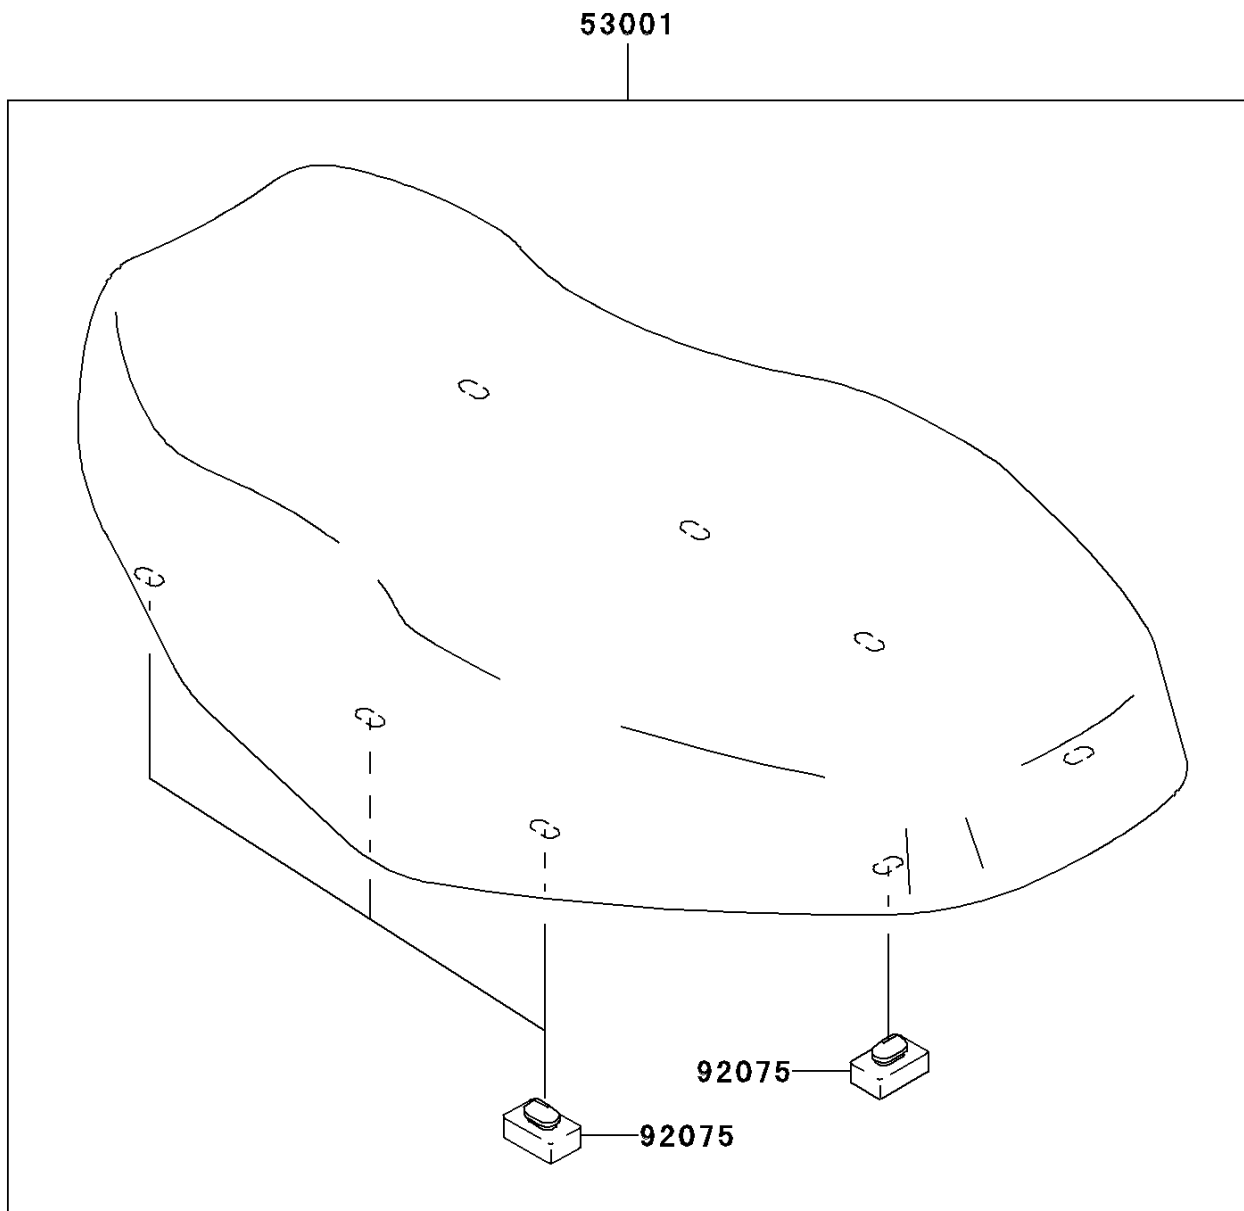

2011 PRAIRIE® 360 4x4 Realtree® APG™ HD®

Kawasaki
Let the Good Times Roll®

PARTS DIAGRAM

Seat

F2510

2011 PRAIRIE® 360 4x4 Realtree® APG™ HD®

Kawasaki
Let the Good Times Roll®

PARTS LIST

Seat

ITEM NAME

PART NUMBER

QUANTITY
