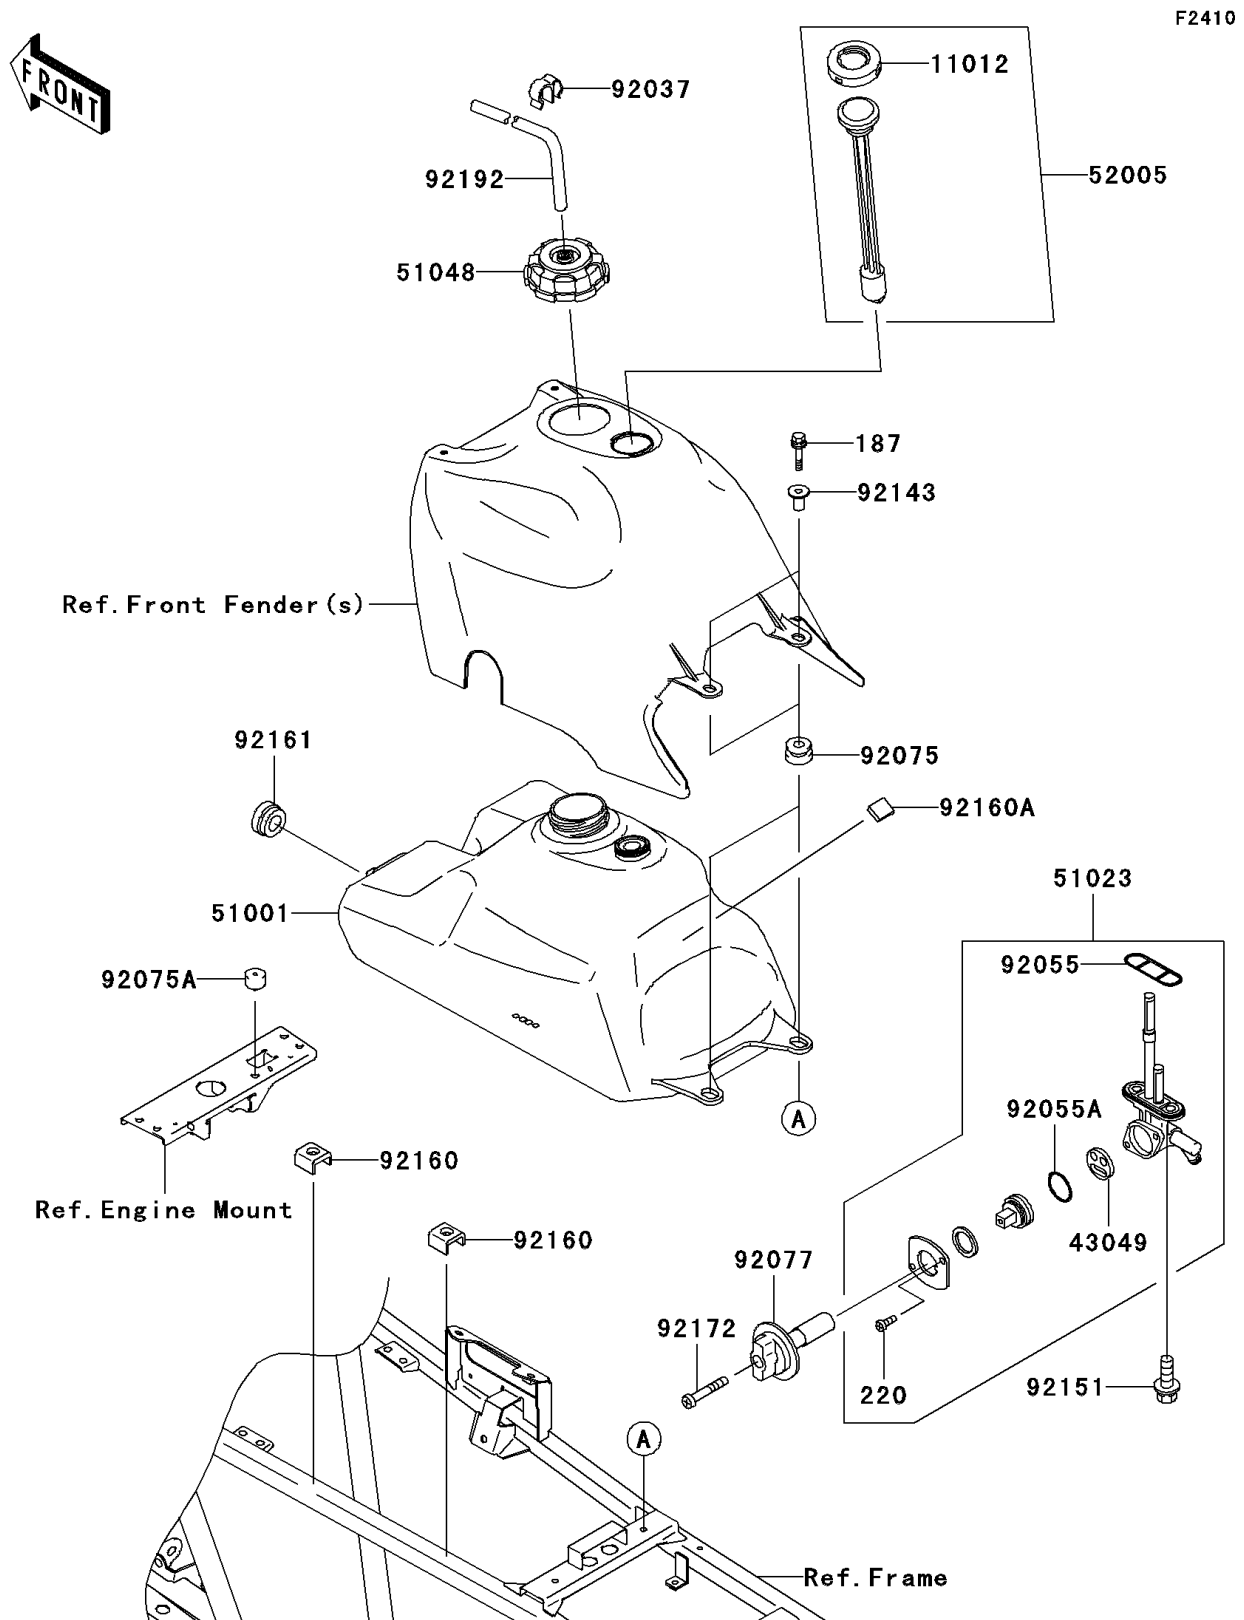

2011 PRAIRIE® 360 4x4 Realtree® APG™ HD®

Kawasaki
Let the Good Times Roll®

PARTS DIAGRAM

Fuel Tank

2011 PRAIRIE® 360 4x4 Realtree® APG™ HD®

PARTS LIST

Fuel Tank

| ITEM NAME | PART NUMBER | QUANTITY |
|-----------|-------------|----------|
|-----------|-------------|----------|
