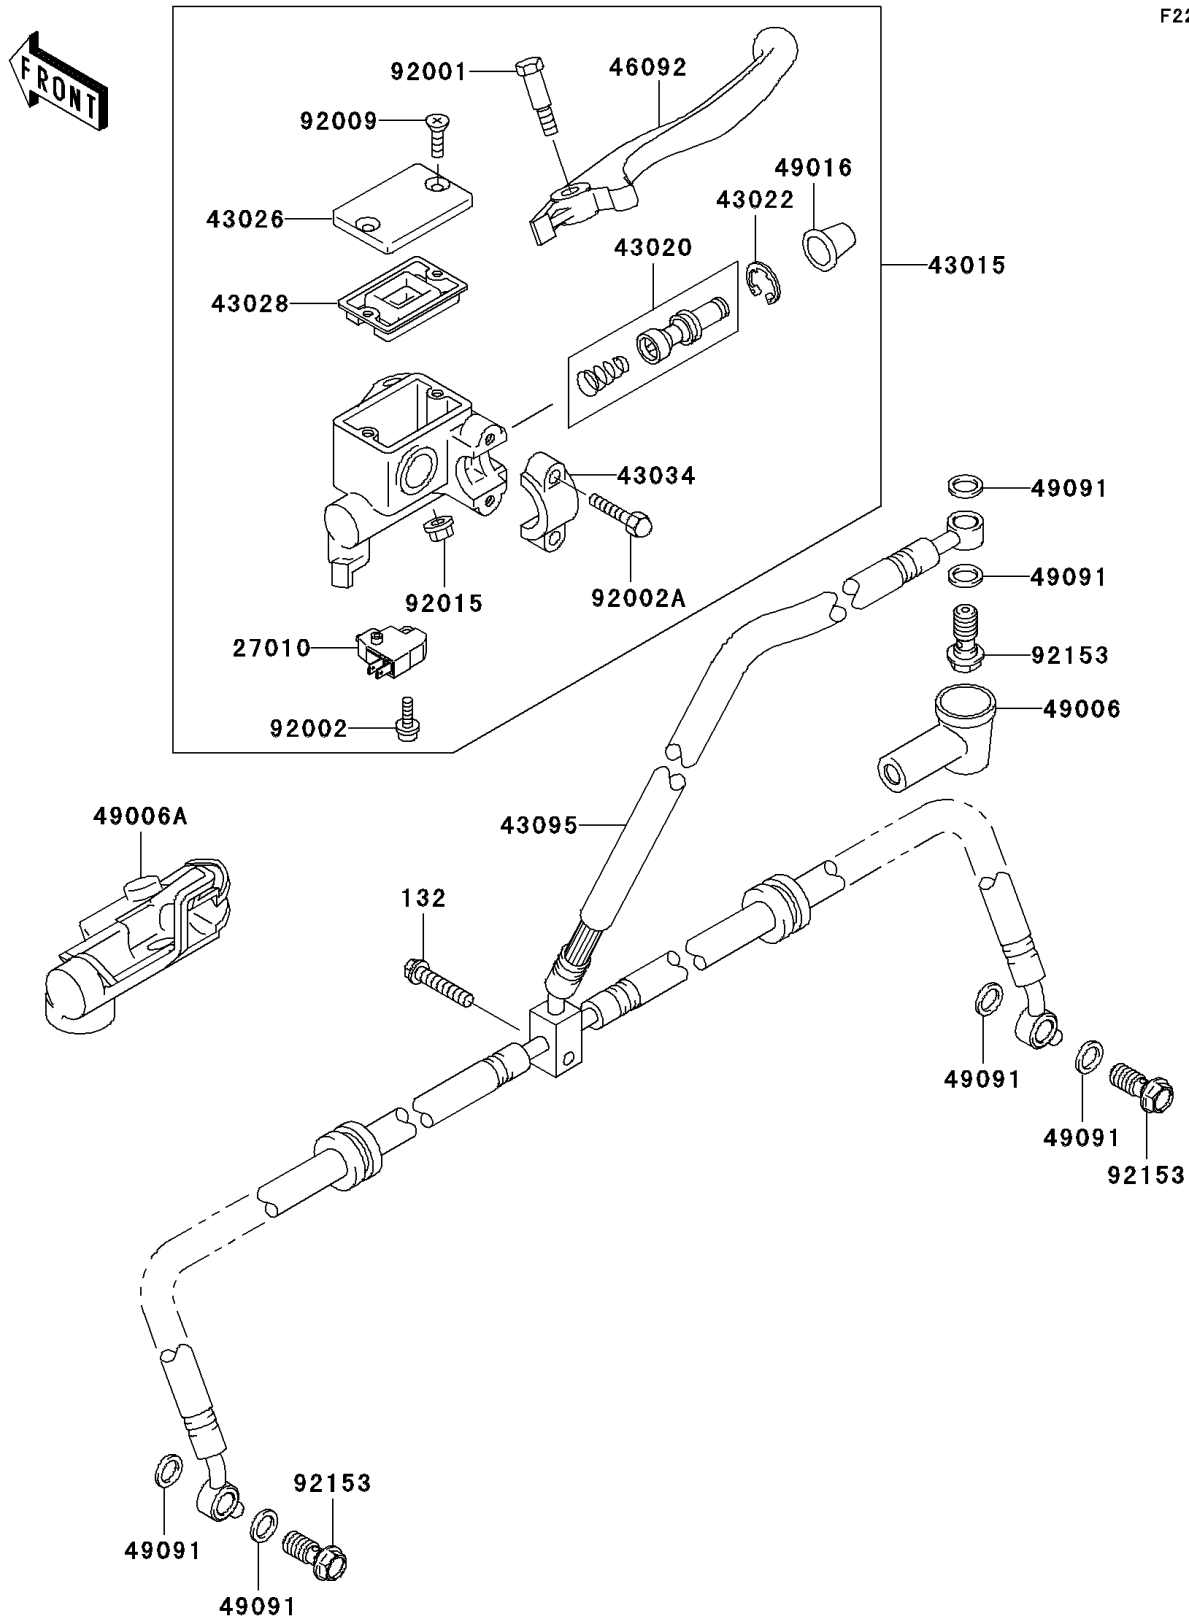

2011 PRAIRIE® 360 4x4 Realtree® APG™ HD®

Kawasaki
Let the Good Times Roll®

PARTS DIAGRAM Front Master Cylinder

F2291

2011 PRAIRIE® 360 4x4 Realtree® APG™ HD®

Kawasaki
Let the Good Times Roll®

PARTS LIST

Front Master Cylinder

ITEM NAME	PART NUMBER	QUANTITY
-----------	-------------	----------
