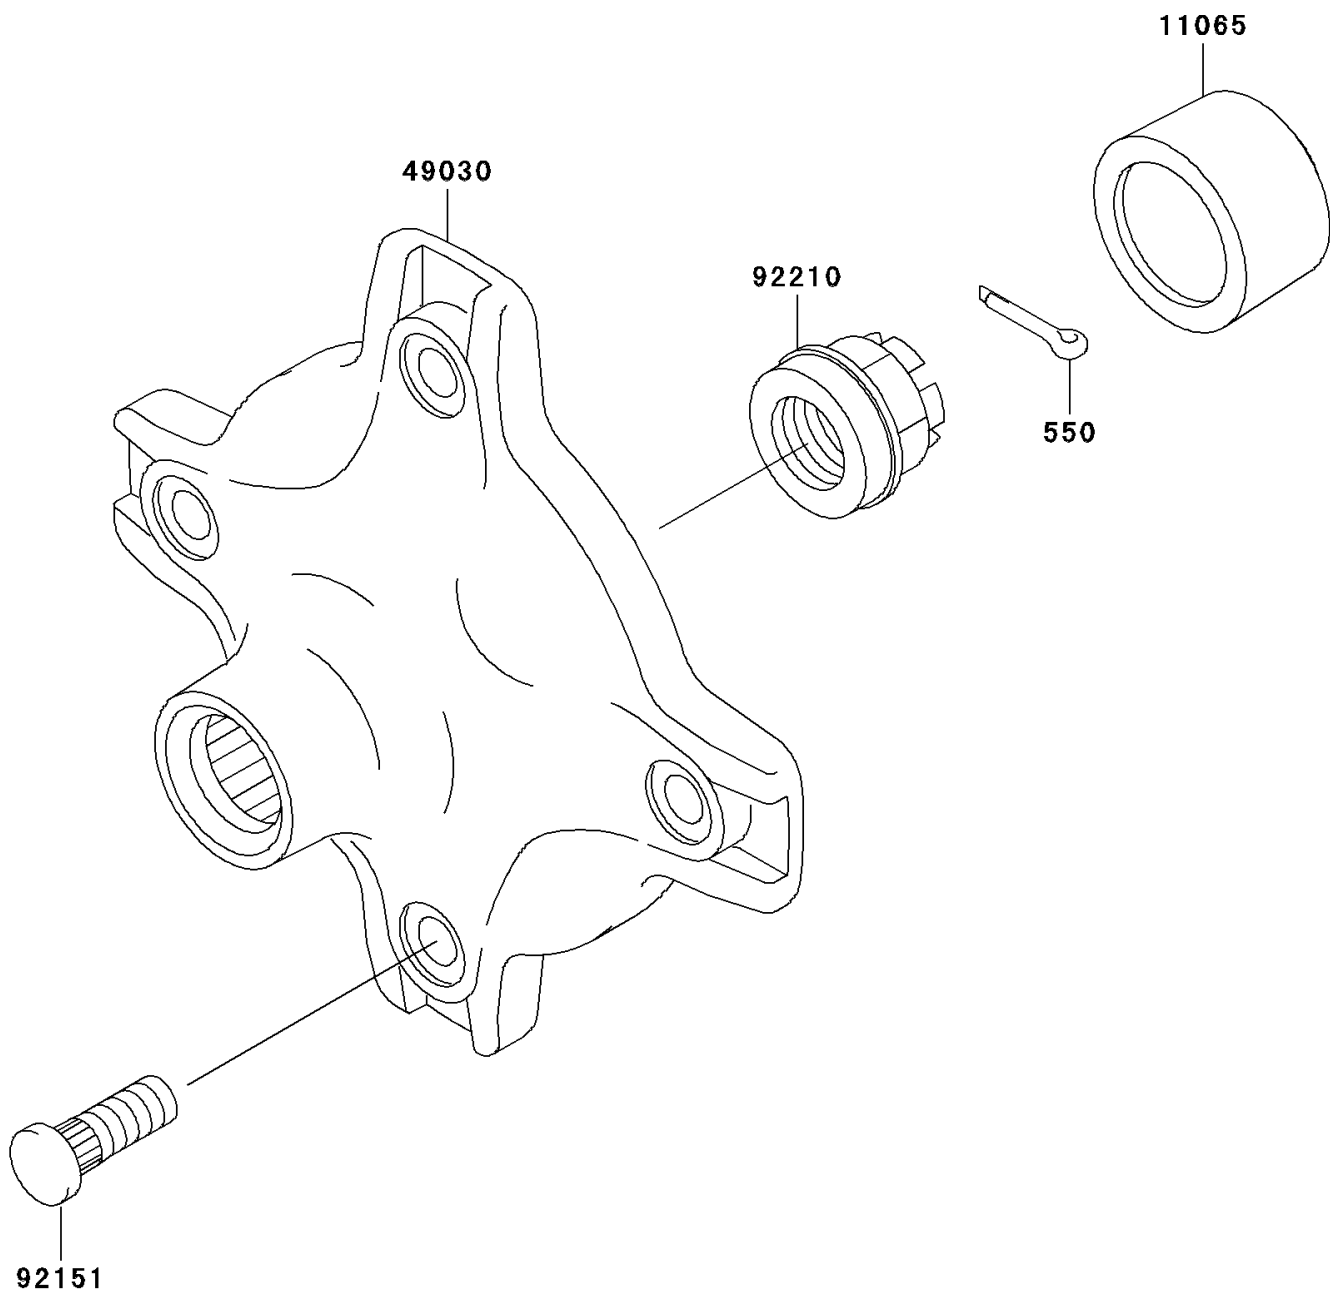

2011 PRAIRIE® 360 4x4 Realtree® APG™ HD®

Kawasaki
Let the Good Times Roll®

PARTS DIAGRAM

Rear Hub

F2240

2011 PRAIRIE® 360 4x4 Realtree® APG™ HD®

Kawasaki
Let the Good Times Roll®

PARTS LIST

Rear Hub

ITEM NAME	PART NUMBER	QUANTITY
-----------	-------------	----------
