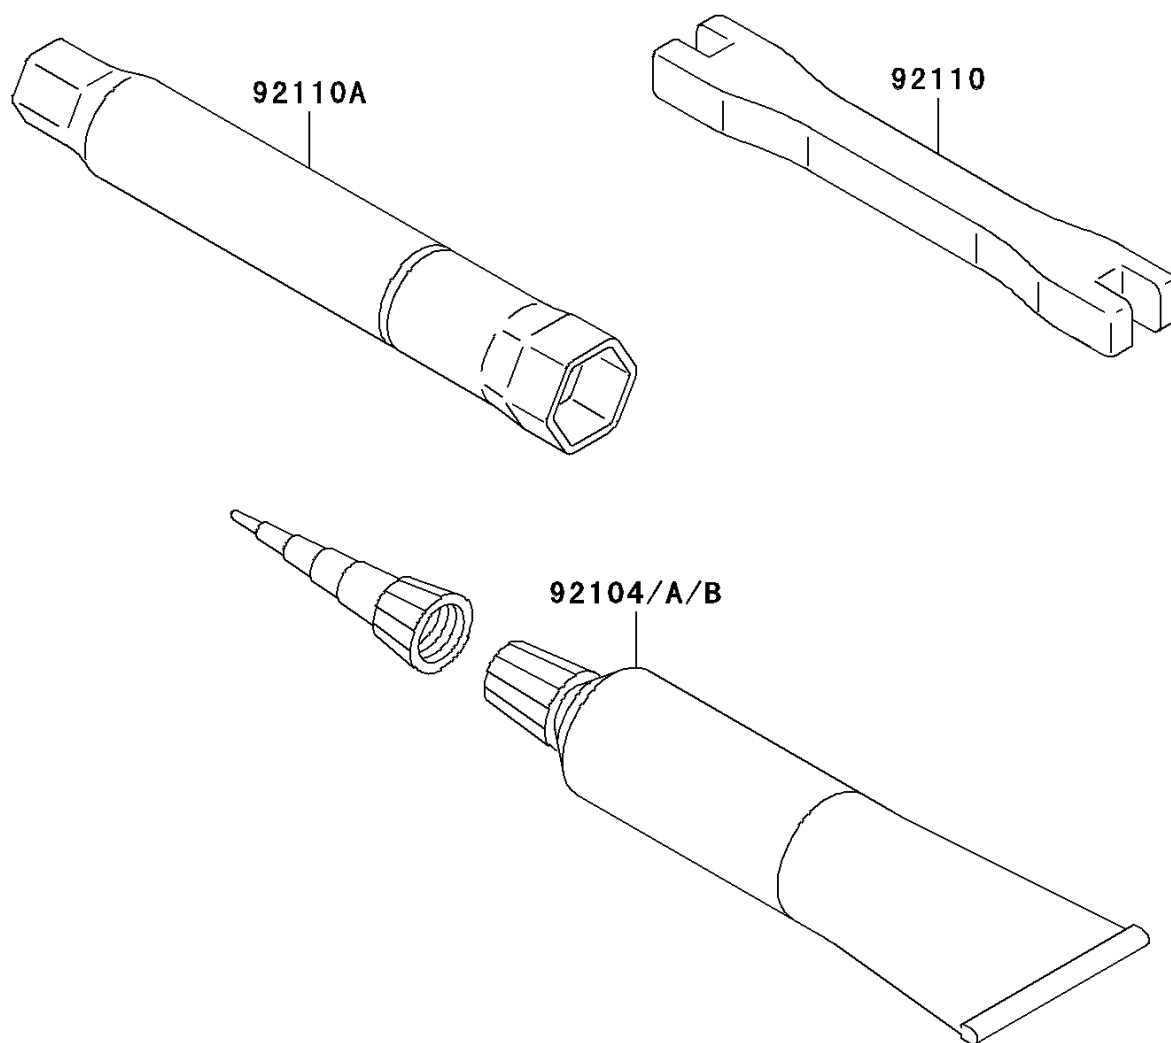

2009 KLX[®] 450R

PARTS DIAGRAM

Owner's Tools

F2810

2009 KLX[®] 450R

PARTS LIST

Owner's Tools

Kawasaki

Let the Good Times Roll[®]

ITEM NAME

PART NUMBER

QUANTITY
