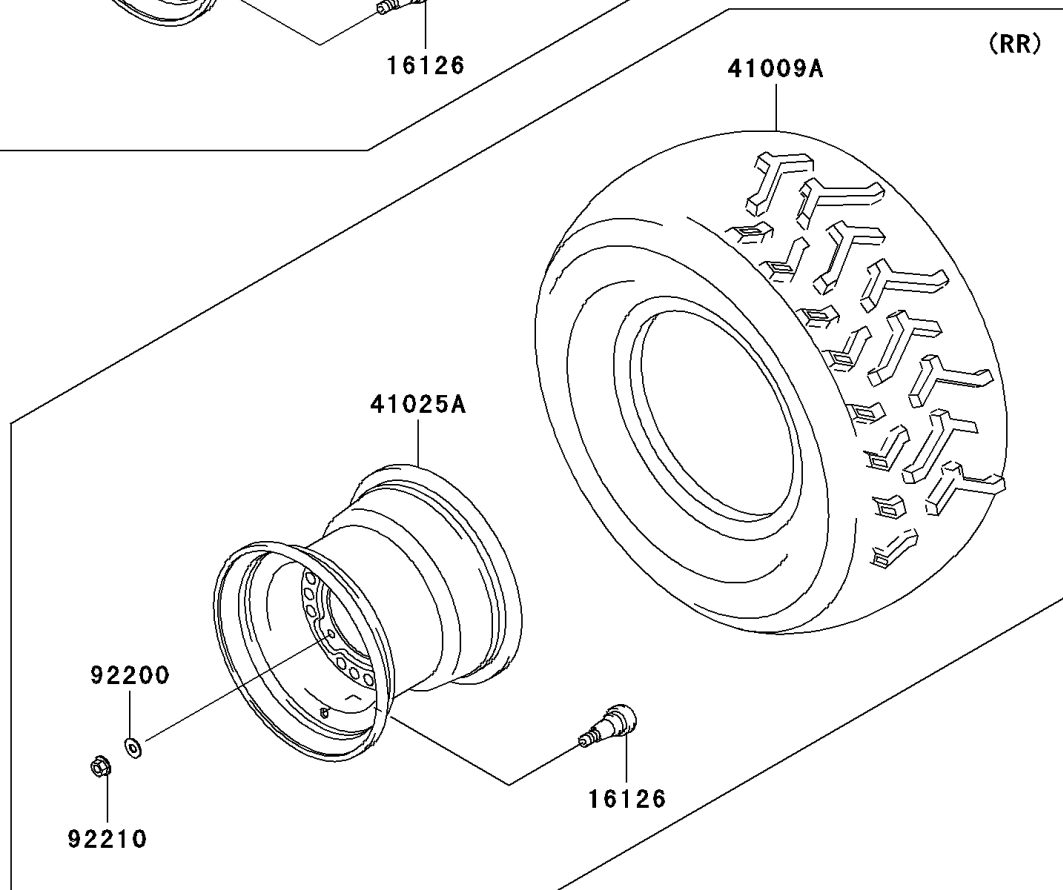

2011 PRAIRIE® 360 4x4 Realtree® APG™ HD®

Kawasaki
Let the Good Times Roll®

PARTS DIAGRAM

Wheels/Tires

F2210

2011 PRAIRIE® 360 4x4 Realtree® APG™ HD®

PARTS LIST Wheels/Tires

ITEM NAME	PART NUMBER	QUANTITY
-----------	-------------	----------
