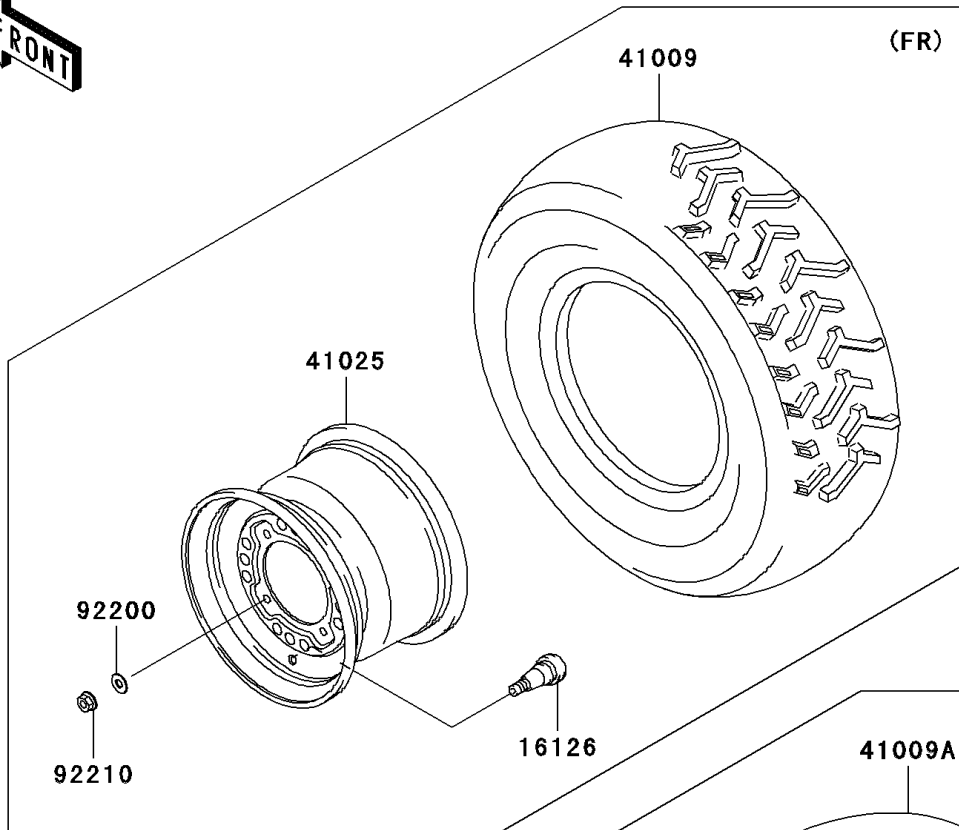

2011 PRAIRIE® 360 4x4 Realtree® APG™ HD®

Kawasaki
Let the Good Times Roll®

PARTS DIAGRAM

Wheels/Tires

F2210

2011 PRAIRIE® 360 4x4 Realtree® APG™ HD®

PARTS LIST Wheels/Tires

ITEM NAME	PART NUMBER	QUANTITY
-----------	-------------	----------
