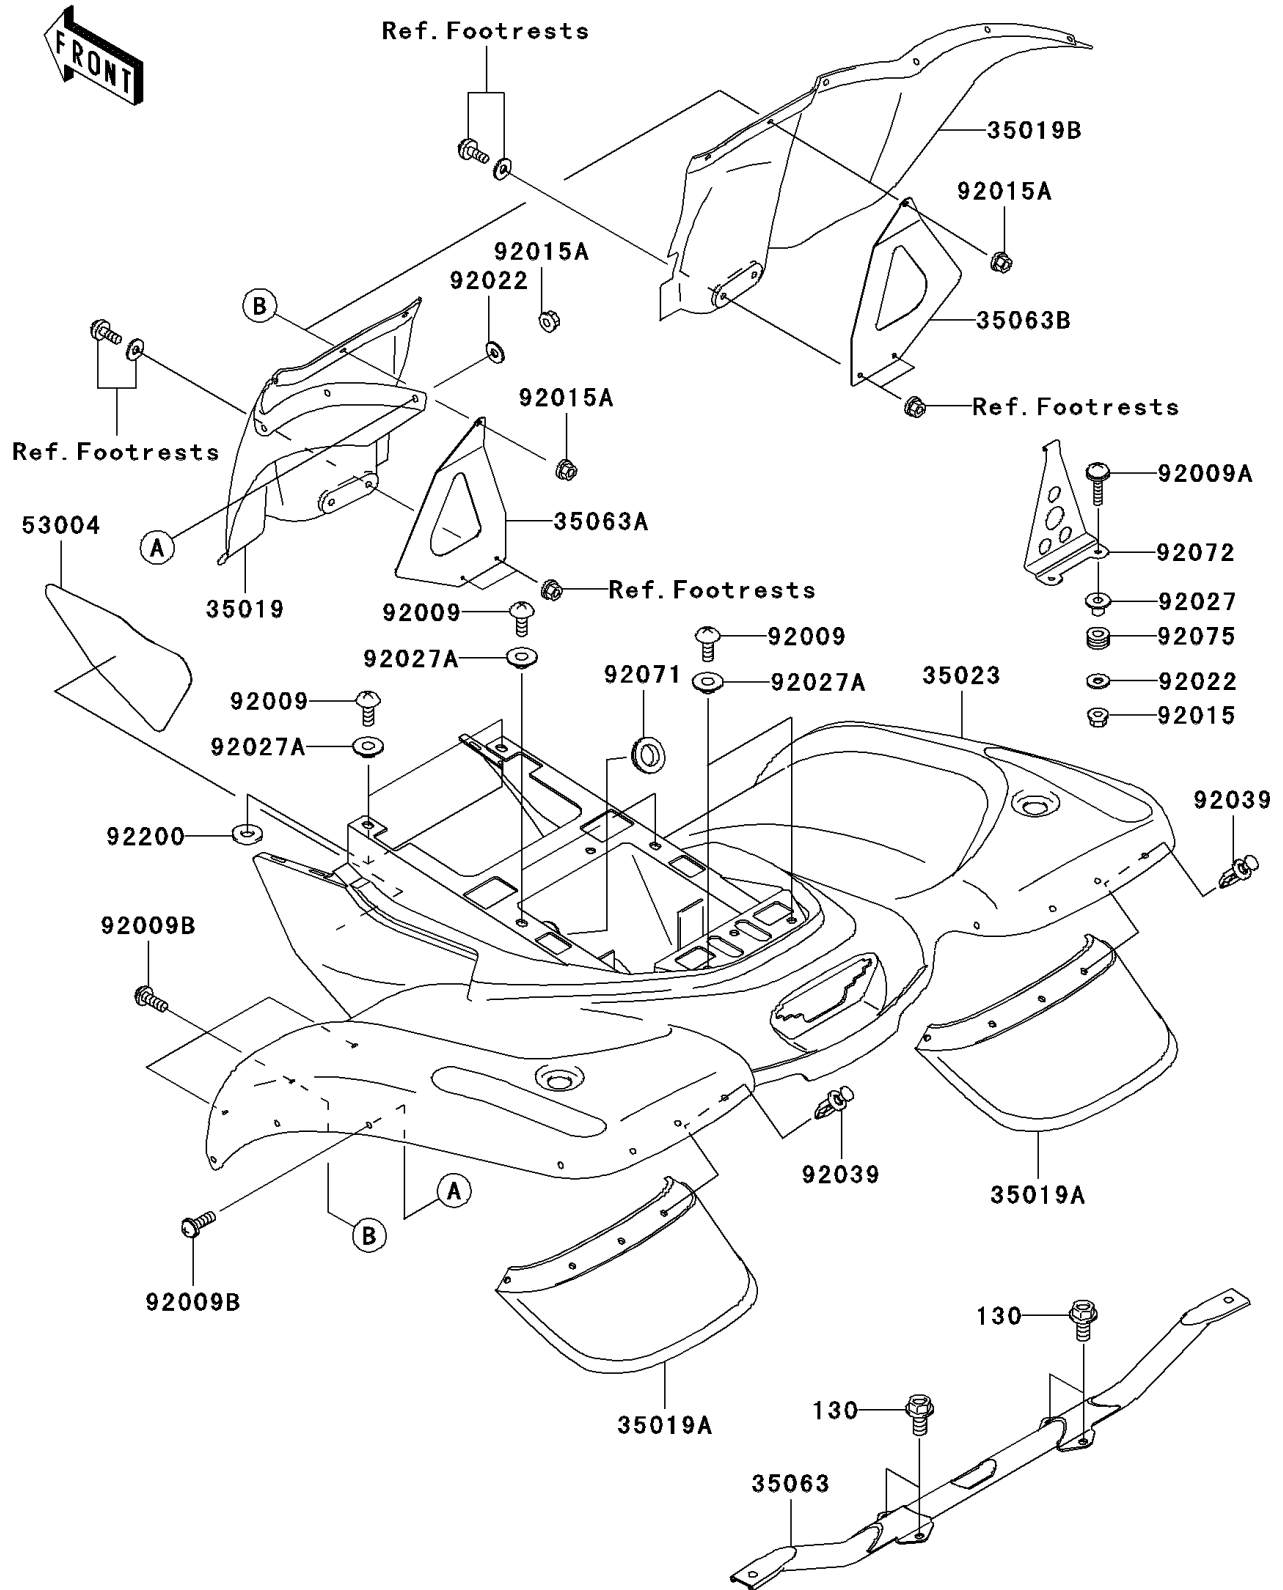

2011 PRAIRIE® 360 4x4 Realtree® APG™ HD®

PARTS DIAGRAM

Rear Fender(s)

F2172

2011 PRAIRIE® 360 4x4 Realtree® APG™ HD®

Kawasaki
Let the Good Times Roll®

PARTS LIST

Rear Fender(s)

ITEM NAME

PART NUMBER

QUANTITY
