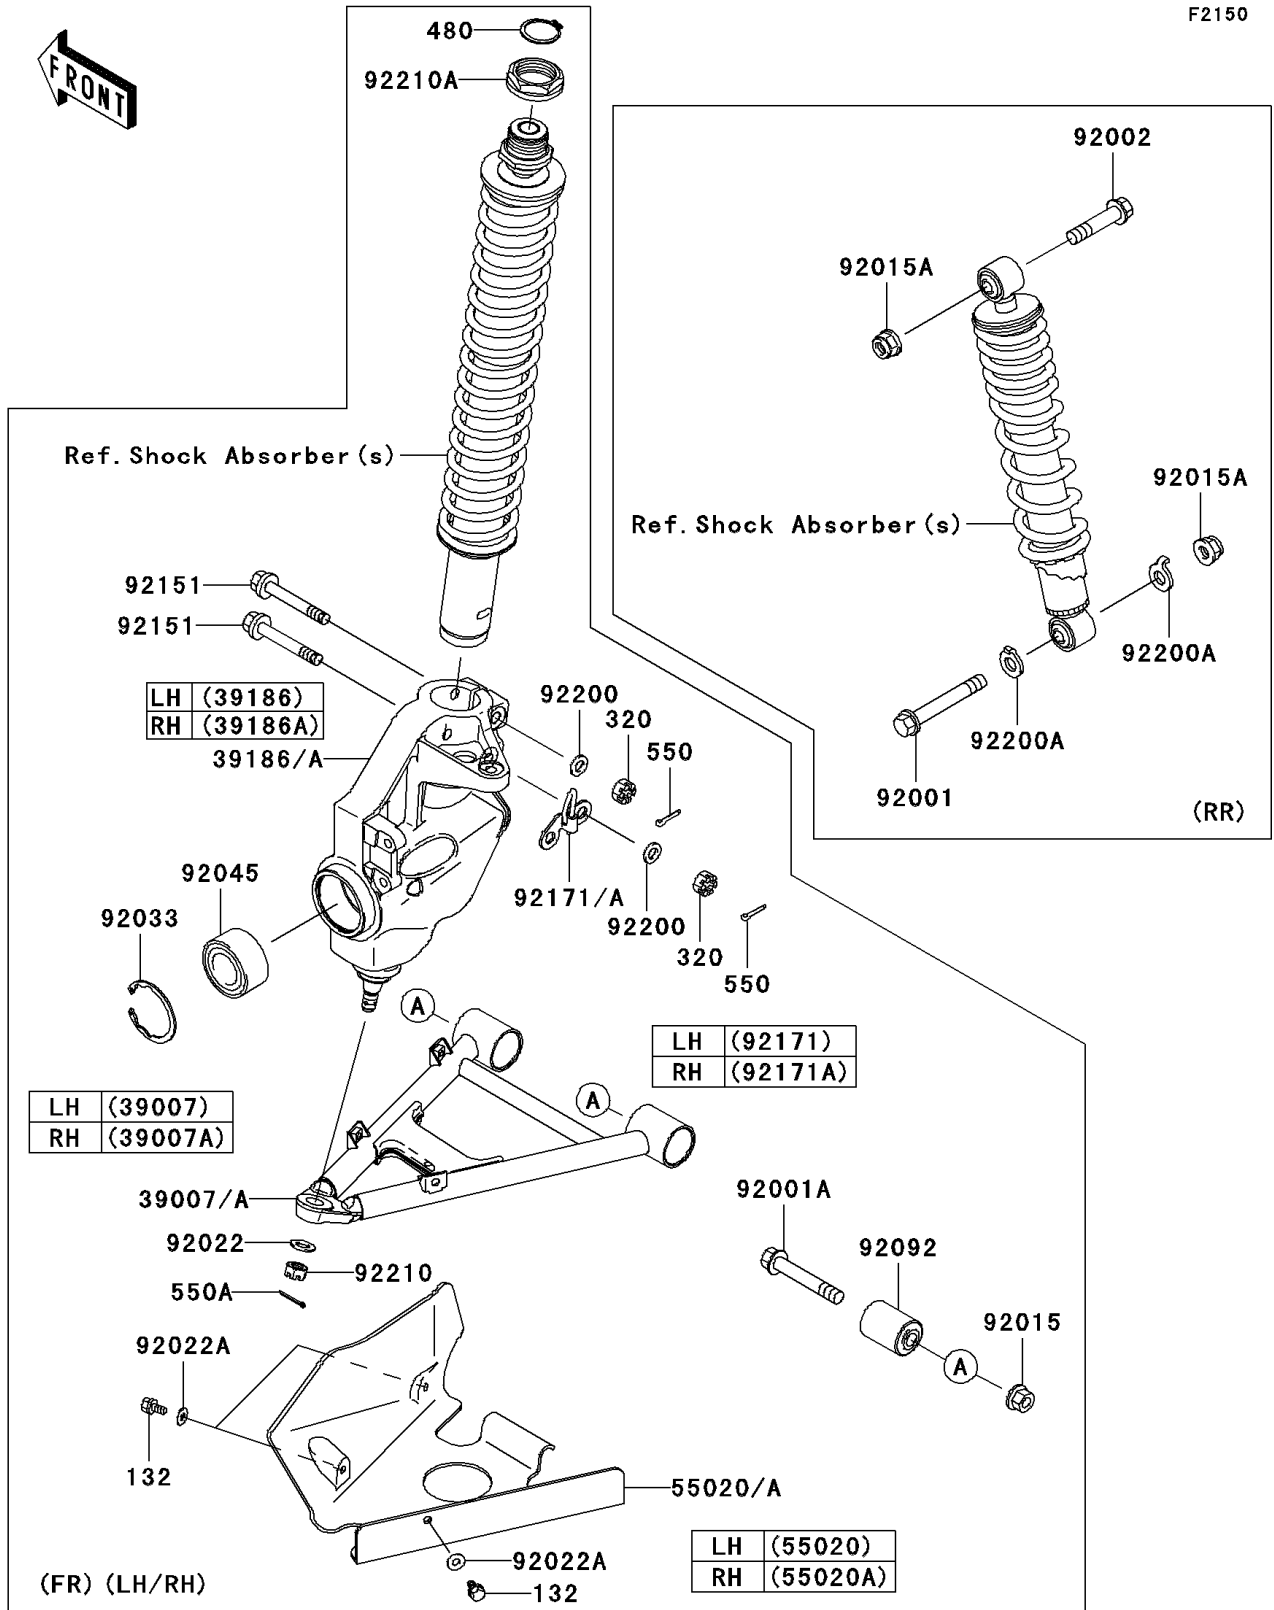

2011 PRAIRIE® 360 4x4 Realtree® APG™ HD®

PARTS DIAGRAM

Suspension

2011 PRAIRIE® 360 4x4 Realtree® APG™ HD®

Kawasaki
Let the Good Times Roll®

PARTS LIST

Suspension

ITEM NAME

PART NUMBER

QUANTITY
