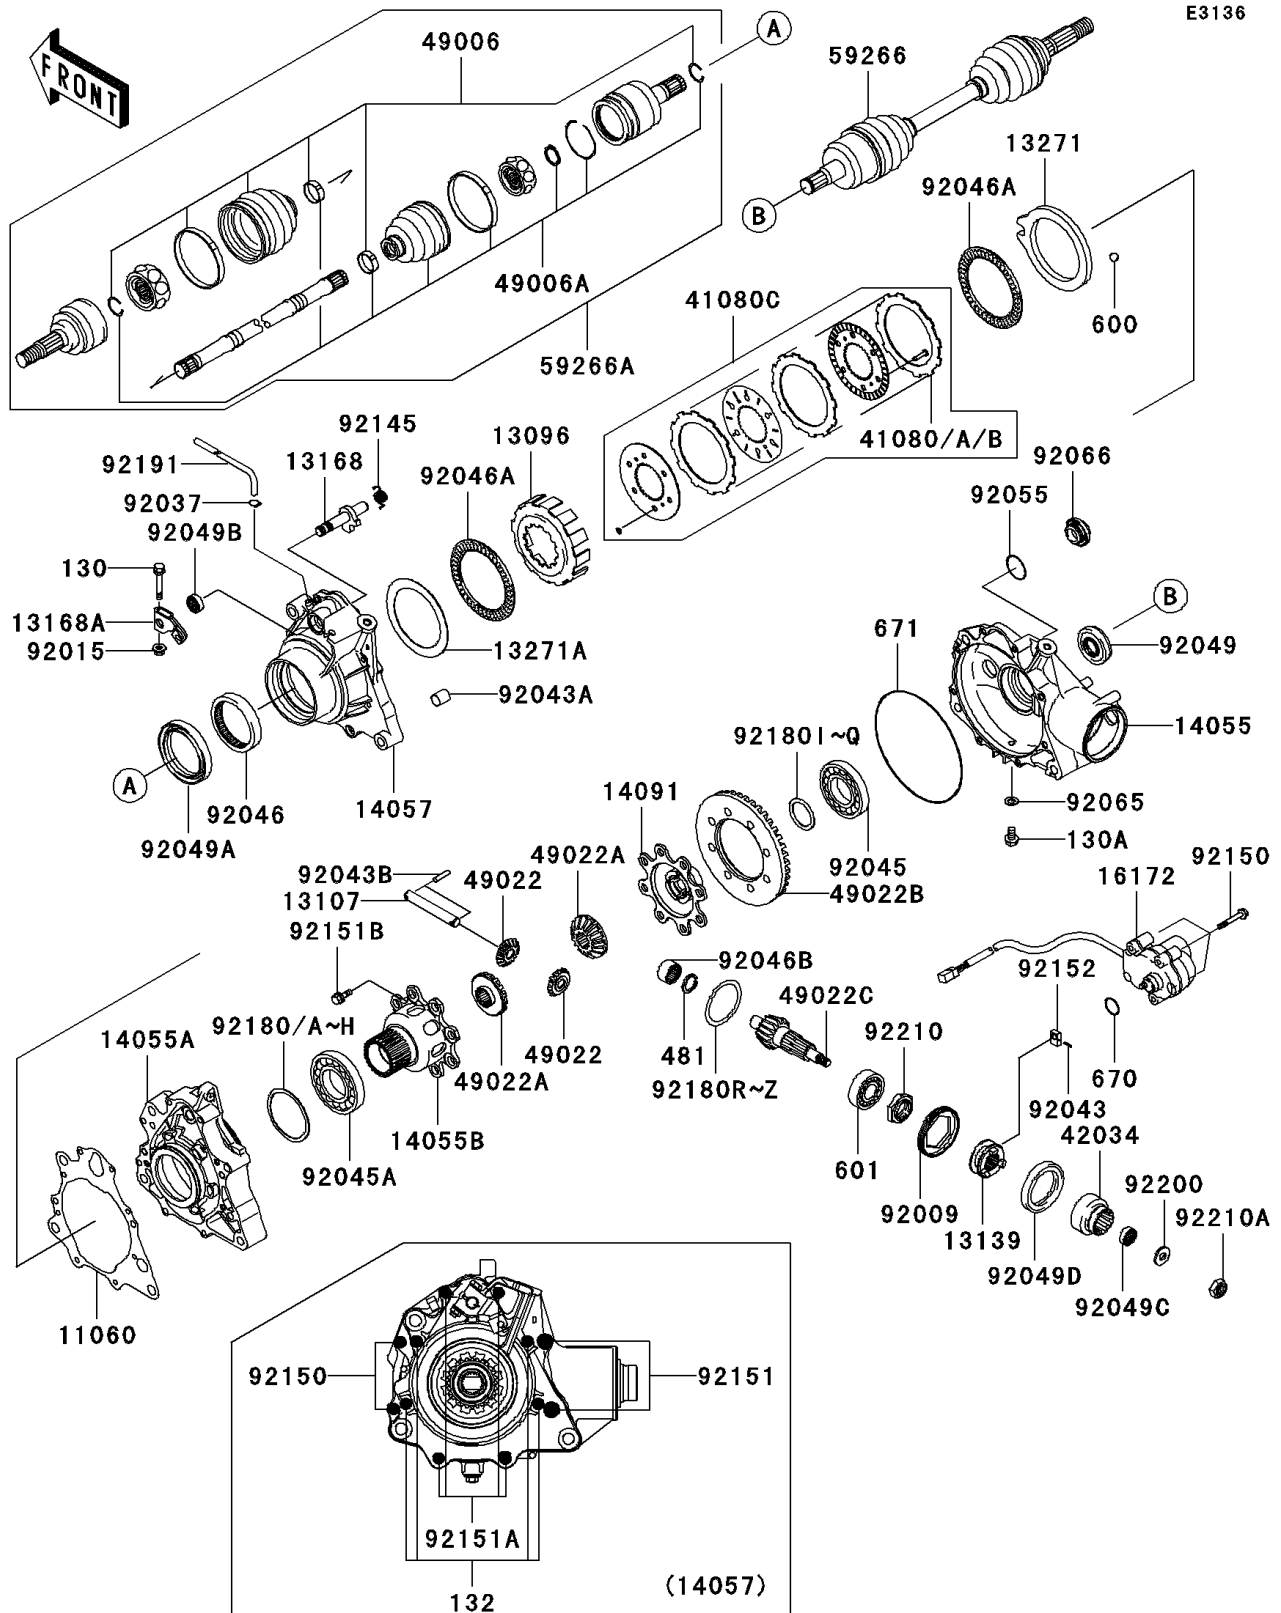

2011 PRAIRIE® 360 4x4 Realtree® APG™ HD®

PARTS DIAGRAM

Drive Shaft-Front

2011 PRAIRIE® 360 4x4 Realtree® APG™ HD®

PARTS LIST

Drive Shaft-Front

ITEM NAME	PART NUMBER	QUANTITY
-----------	-------------	----------
