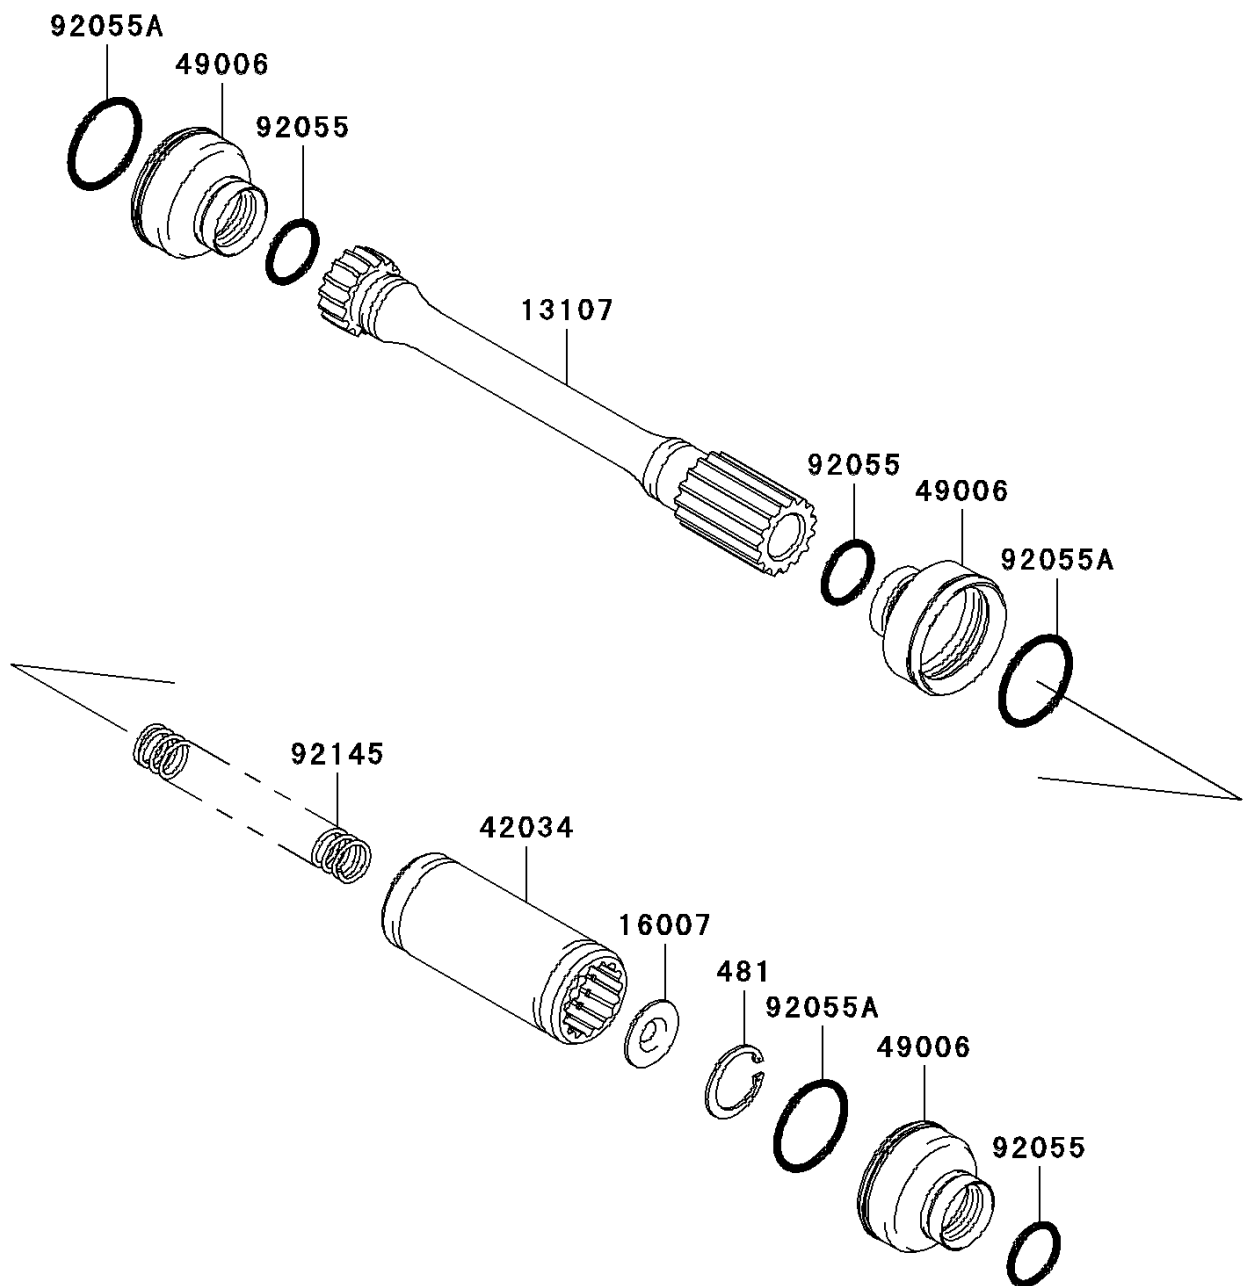

2011 PRAIRIE® 360 4x4 Realtree® APG™ HD®

Kawasaki
Let the Good Times Roll®

PARTS DIAGRAM Drive Shaft-Propeller

E3135

2011 PRAIRIE® 360 4x4 Realtree® APG™ HD®

PARTS LIST

Drive Shaft-Propeller

ITEM NAME	PART NUMBER	QUANTITY
-----------	-------------	----------
