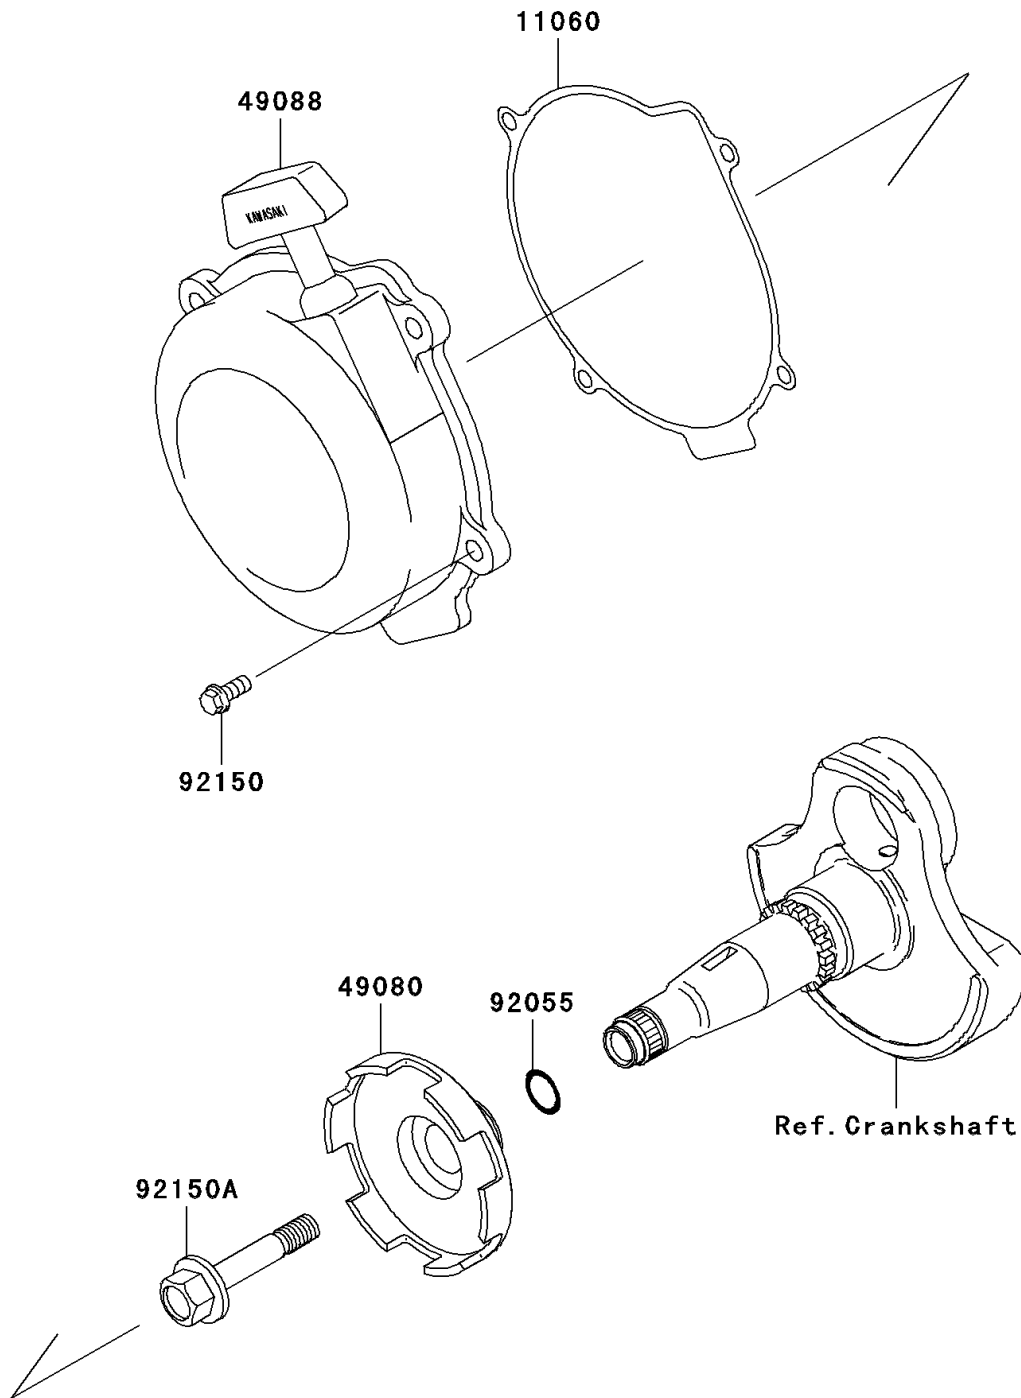

2011 PRAIRIE® 360 4x4 Realtree® APG™ HD®

Kawasaki
Let the Good Times Roll®

PARTS DIAGRAM

Recoil Starter

E3040

2011 PRAIRIE® 360 4x4 Realtree® APG™ HD®

Kawasaki
Let the Good Times Roll®

PARTS LIST

Recoil Starter

ITEM NAME	PART NUMBER	QUANTITY
-----------	-------------	----------
