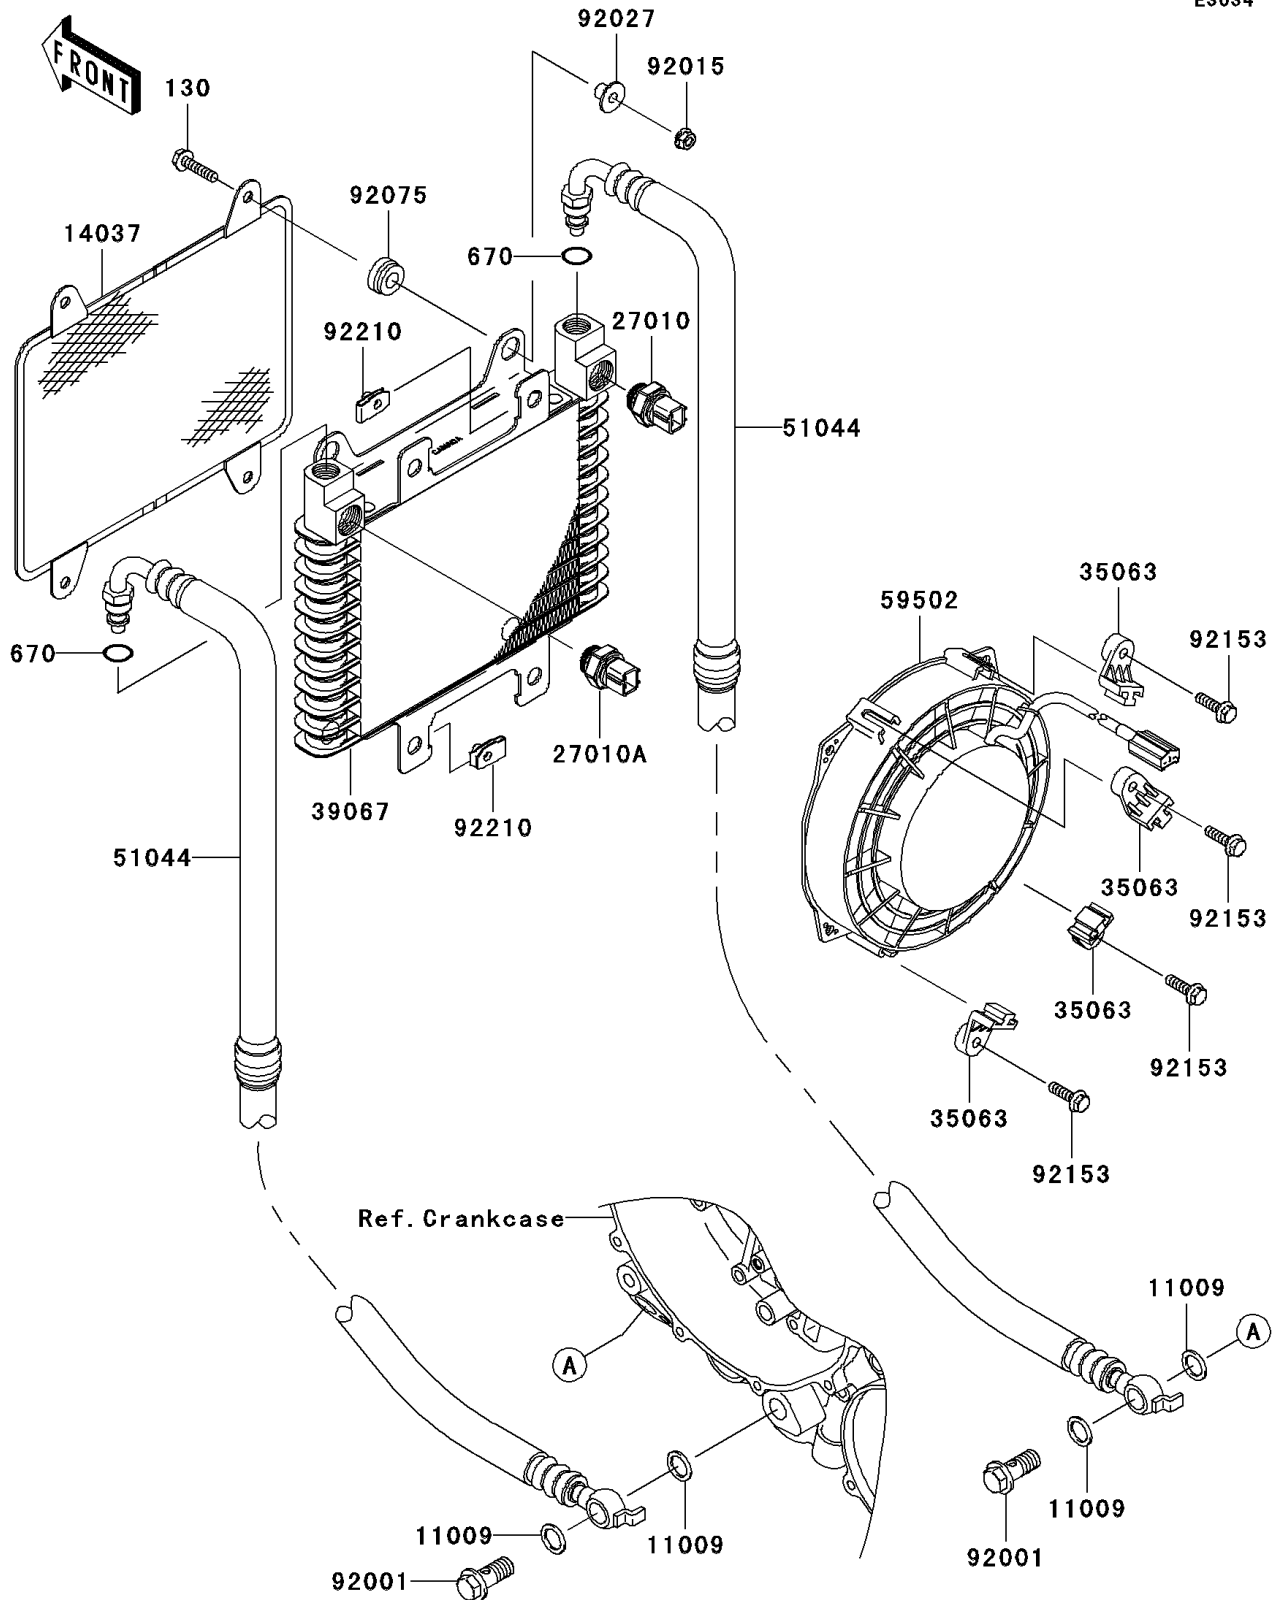

2011 PRAIRIE® 360 4x4 Realtree® APG™ HD®

PARTS DIAGRAM

Oil Cooler

E3034

2011 PRAIRIE® 360 4x4 Realtree® APG™ HD®

Kawasaki
Let the Good Times Roll®

PARTS LIST

Oil Cooler

ITEM NAME	PART NUMBER	QUANTITY
-----------	-------------	----------
