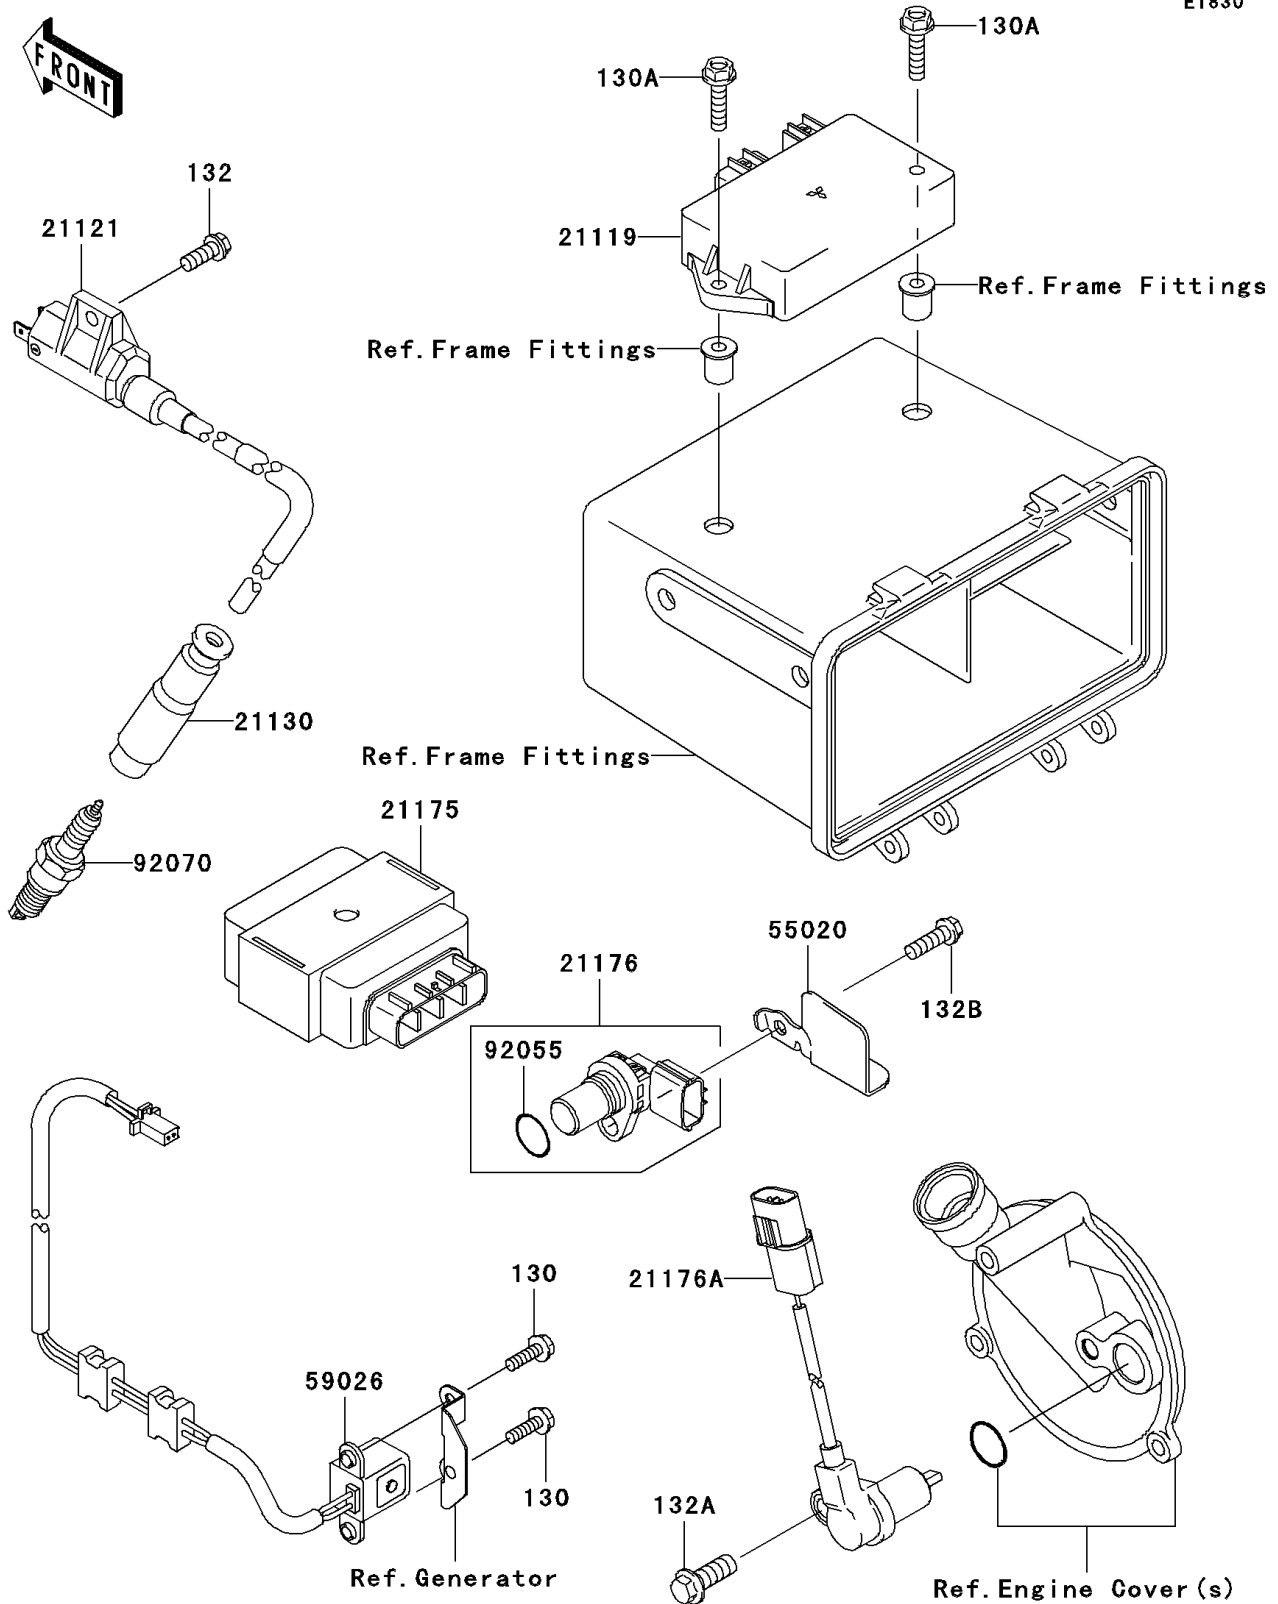

2011 PRAIRIE® 360 4x4 Realtree® APG™ HD®

Kawasaki
Let the Good Times Roll®

PARTS DIAGRAM

Ignition System

E1830

2011 PRAIRIE® 360 4x4 Realtree® APG™ HD®

Kawasaki
Let the Good Times Roll®

PARTS LIST

Ignition System

ITEM NAME	PART NUMBER	QUANTITY
-----------	-------------	----------
