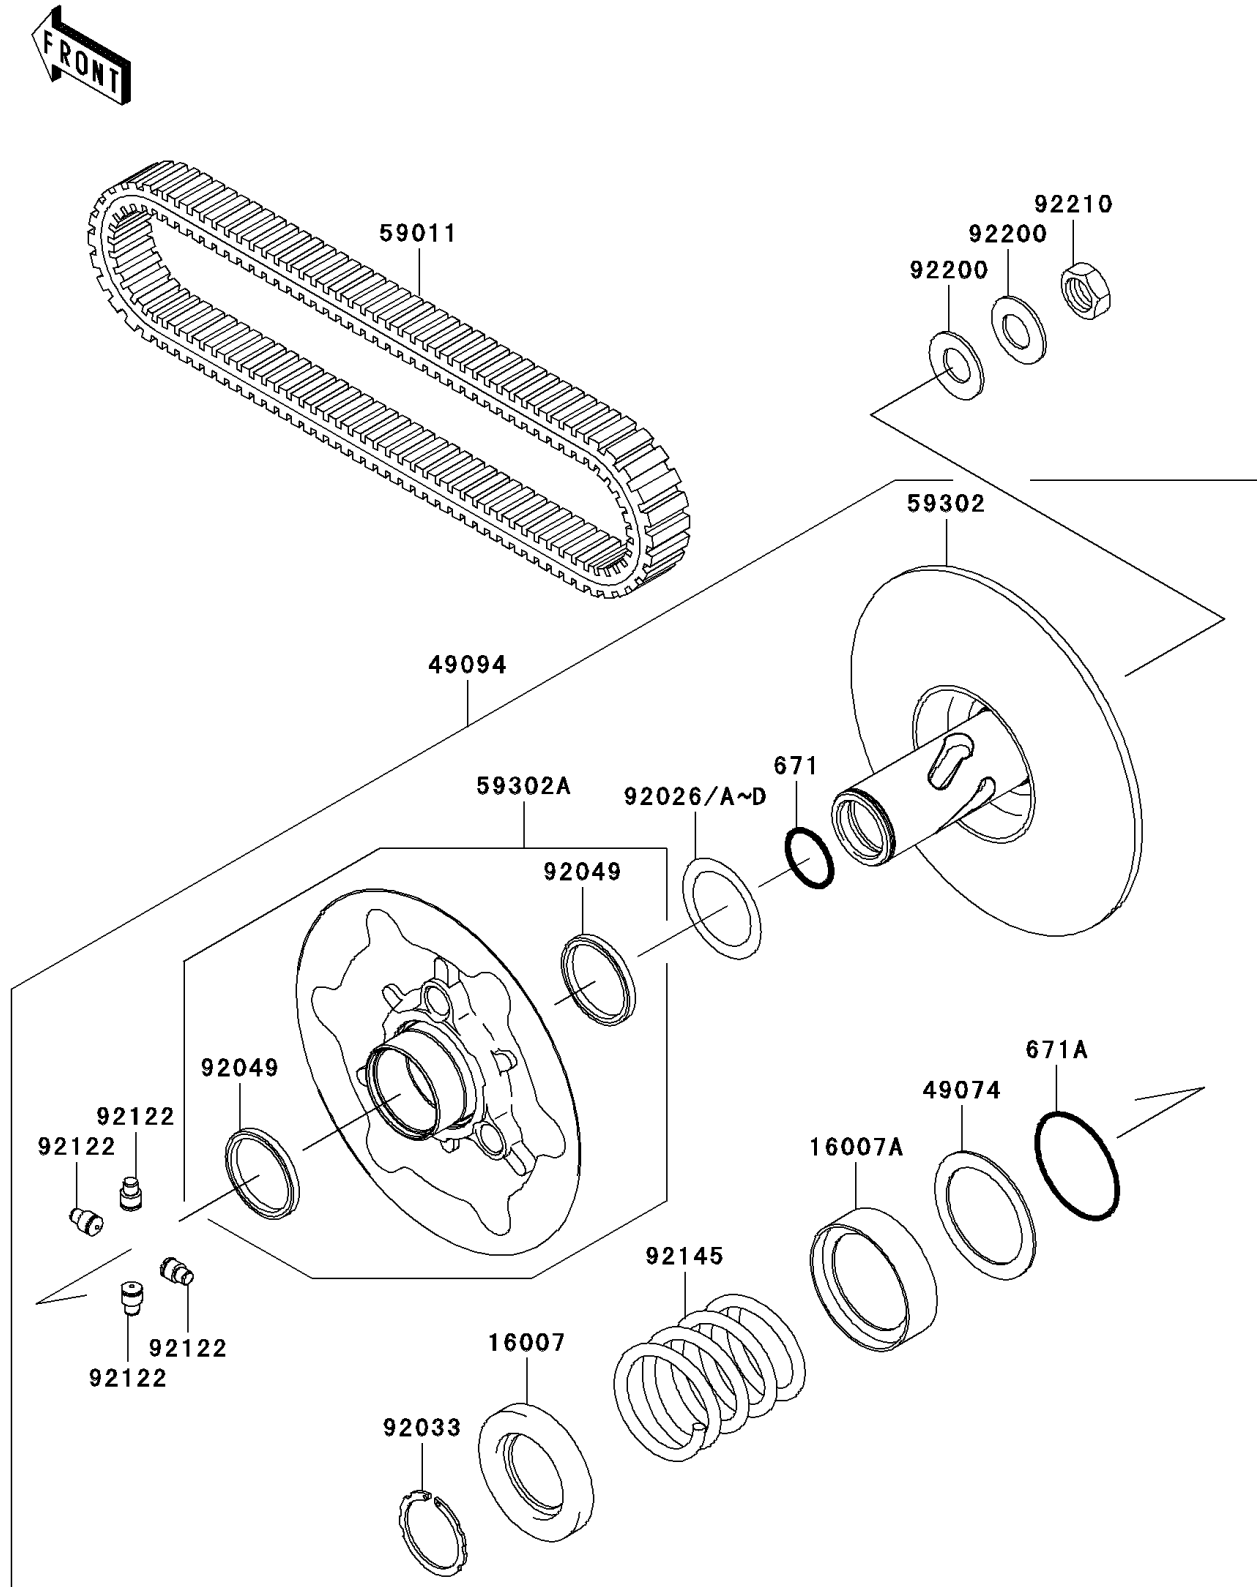

2011 PRAIRIE® 360 4x4 Realtree® APG™ HD®

Kawasaki
Let the Good Times Roll®

PARTS DIAGRAM

Driven Converter/Drive Belt

E1392

2011 PRAIRIE® 360 4x4 Realtree® APG™ HD®

Kawasaki
Let the Good Times Roll®

PARTS LIST

Driven Converter/Drive Belt

ITEM NAME	PART NUMBER	QUANTITY
-----------	-------------	----------
