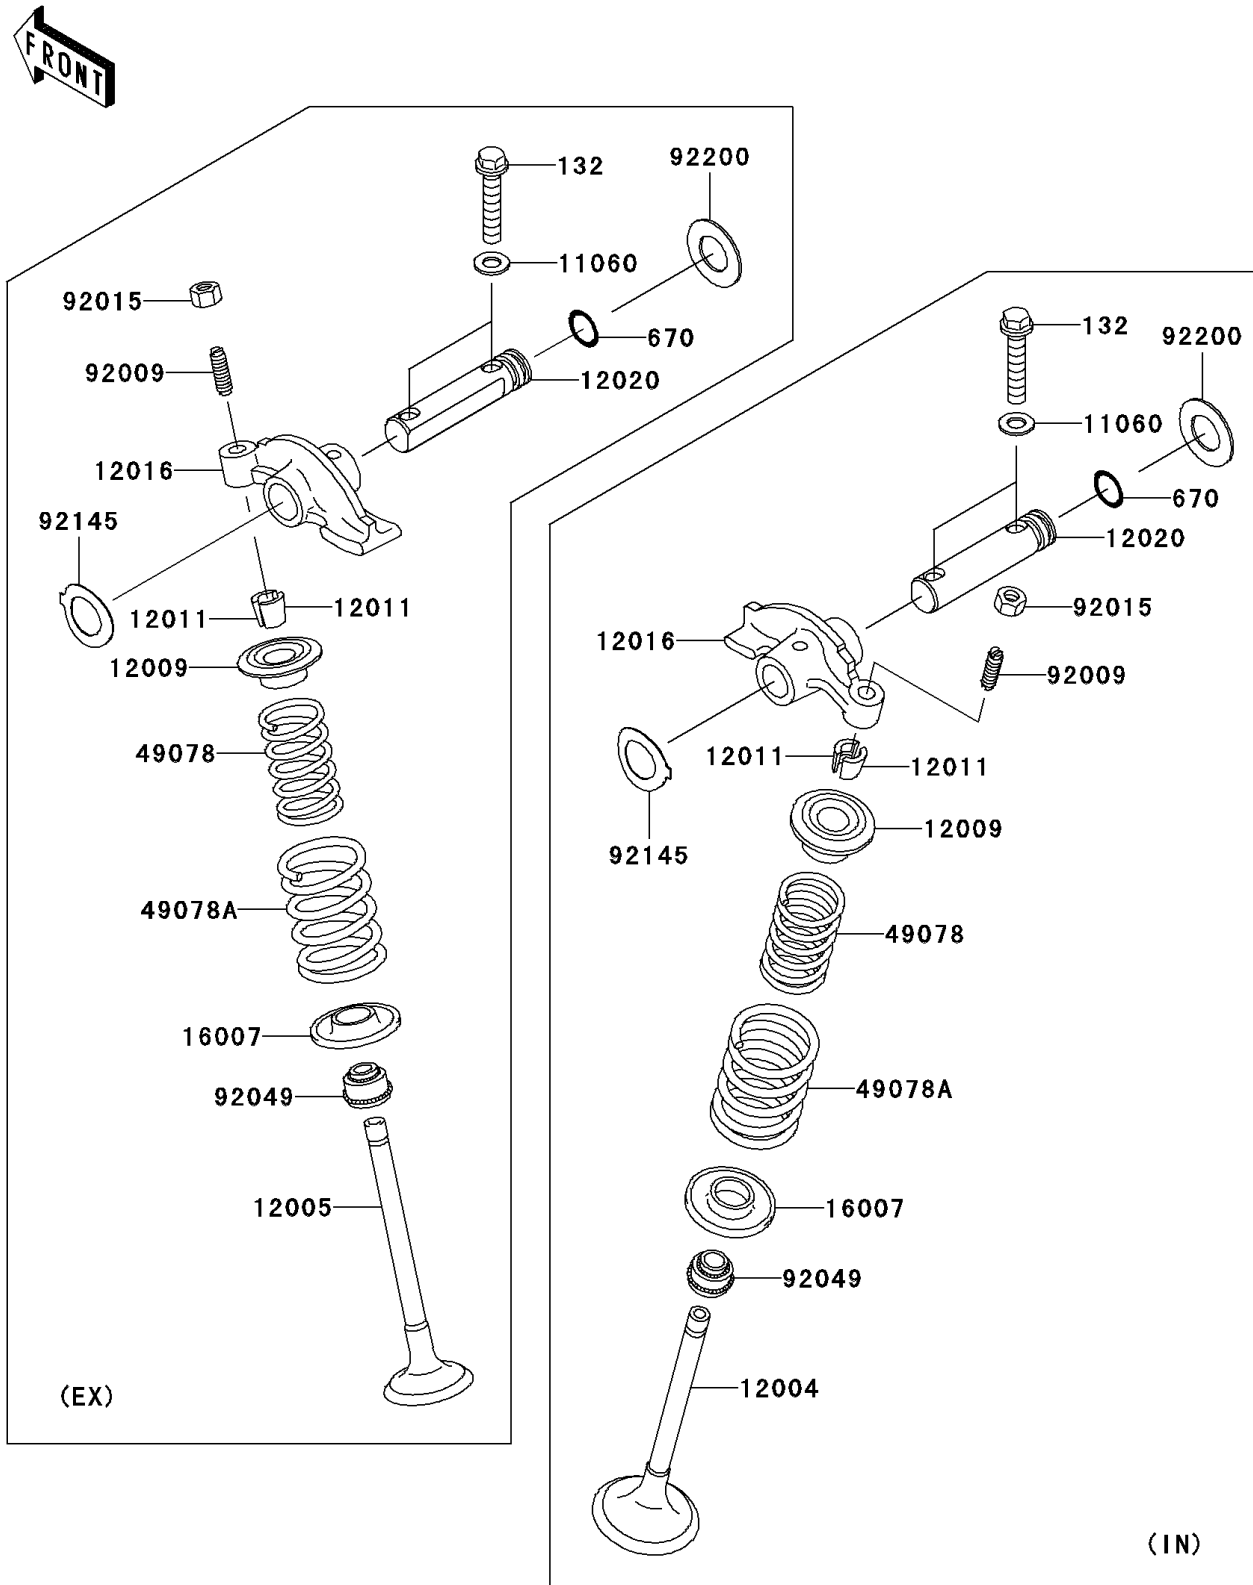

2011 PRAIRIE® 360 4x4 Realtree® APG™ HD®

Kawasaki
Let the Good Times Roll®

PARTS DIAGRAM

Valve(s)

E1210

2011 PRAIRIE® 360 4x4 Realtree® APG™ HD®

Kawasaki
Let the Good Times Roll®

PARTS LIST

Valve(s)

ITEM NAME

PART NUMBER

QUANTITY
