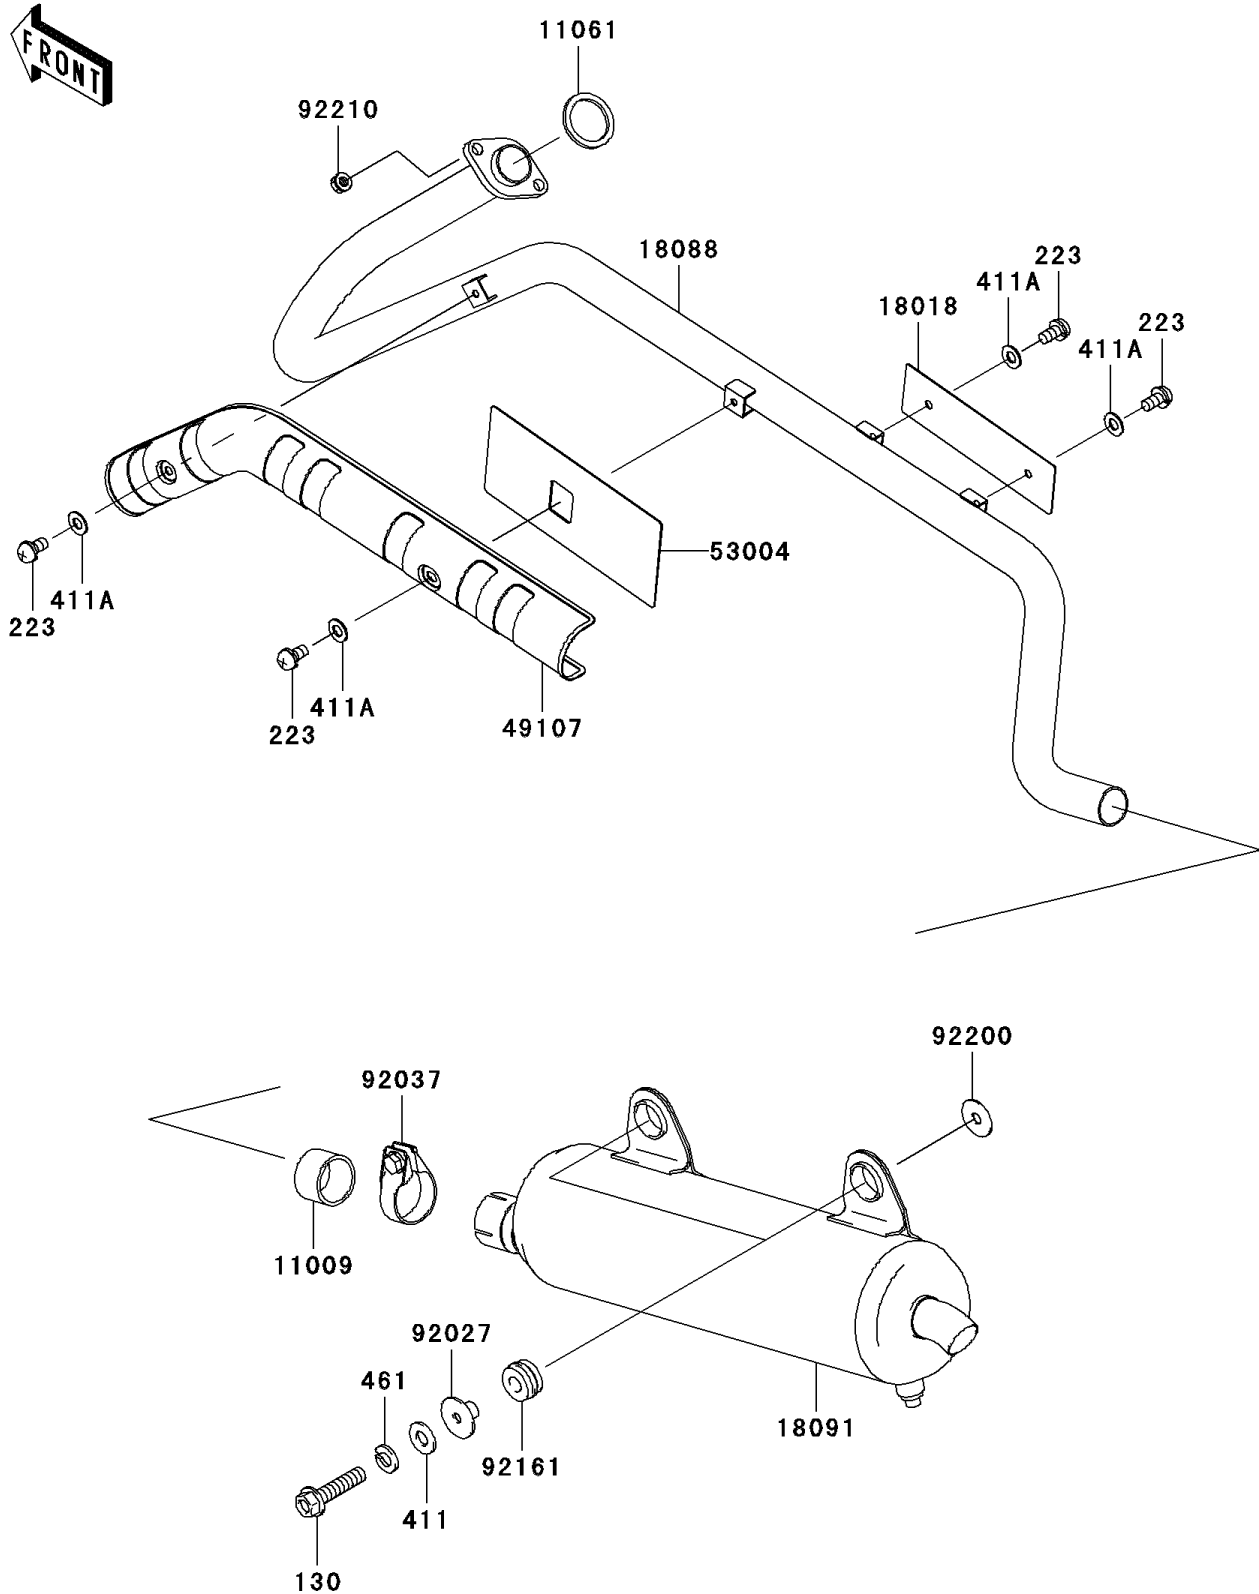

2011 PRAIRIE® 360 4x4 Realtree® APG™ HD®

PARTS DIAGRAM

Muffler(s)

E1140

2011 PRAIRIE® 360 4x4 Realtree® APG™ HD®

Kawasaki
Let the Good Times Roll®

PARTS LIST

Muffler(s)

ITEM NAME

PART NUMBER

QUANTITY
