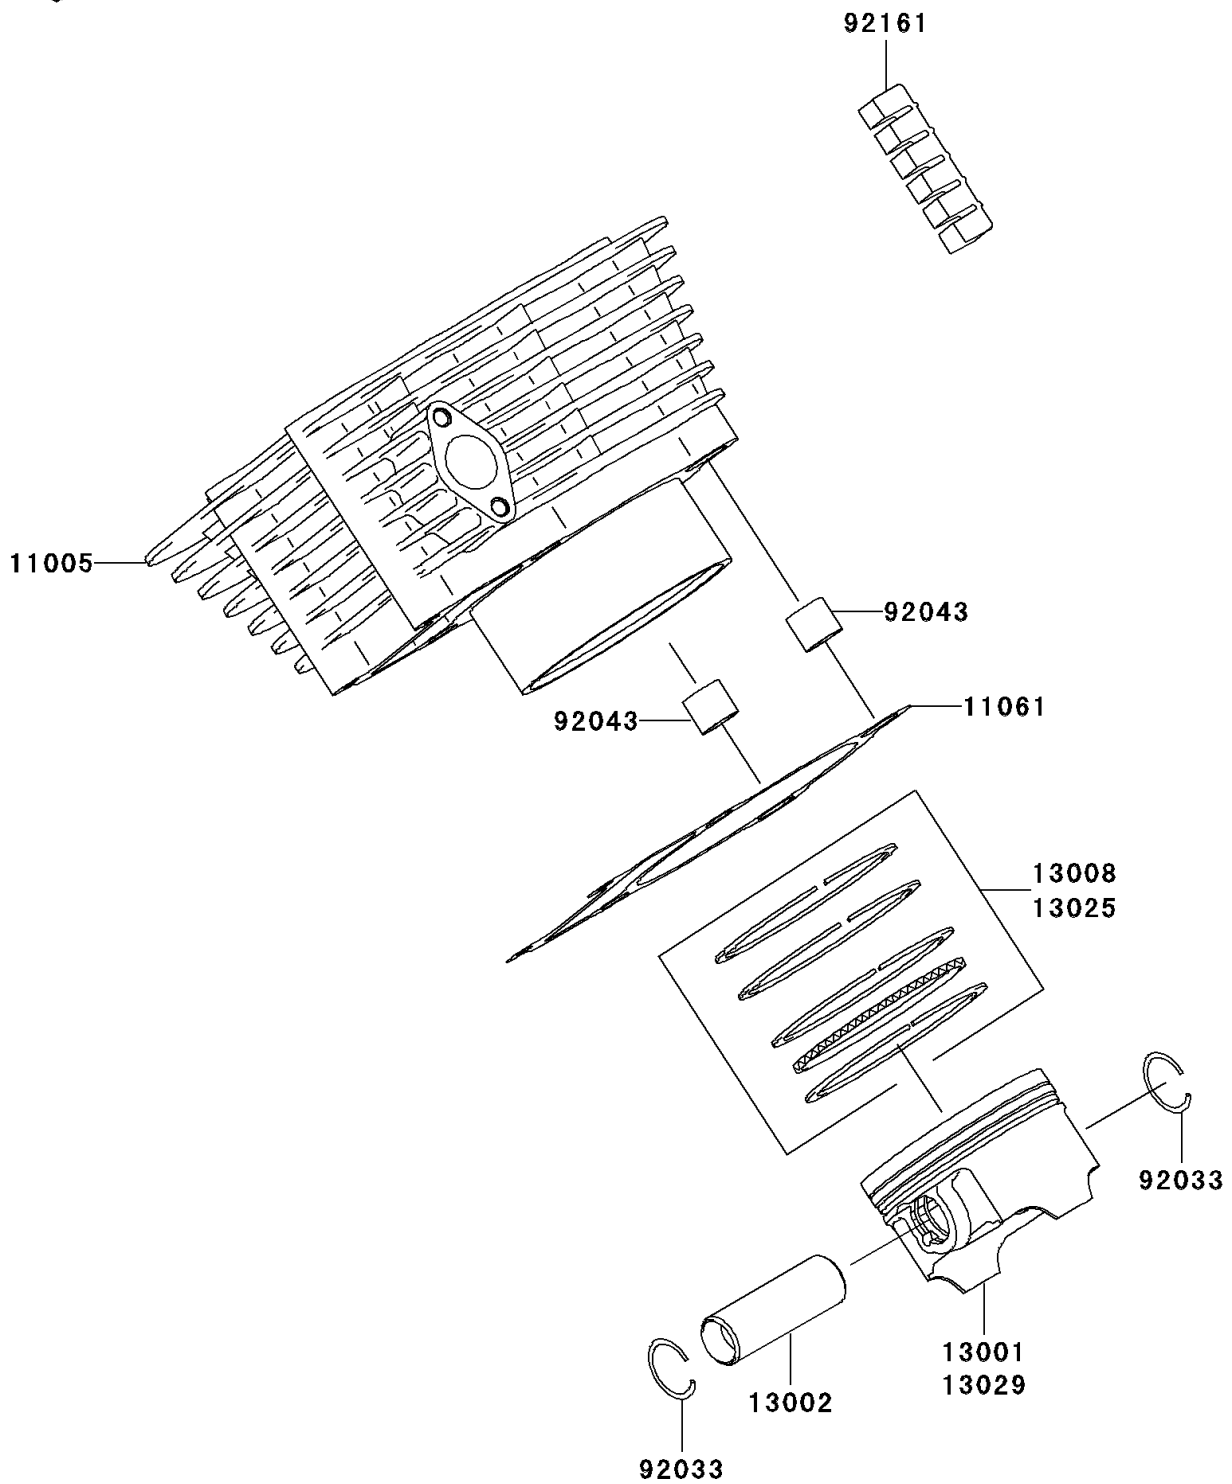

2011 PRAIRIE® 360 4x4 Realtree® APG™ HD®

Kawasaki
Let the Good Times Roll®

PARTS DIAGRAM

Cylinder/Piston(s)

E1120

2011 PRAIRIE® 360 4x4 Realtree® APG™ HD®

Kawasaki
Let the Good Times Roll®

PARTS LIST

Cylinder/Piston(s)

ITEM NAME

PART NUMBER

QUANTITY
