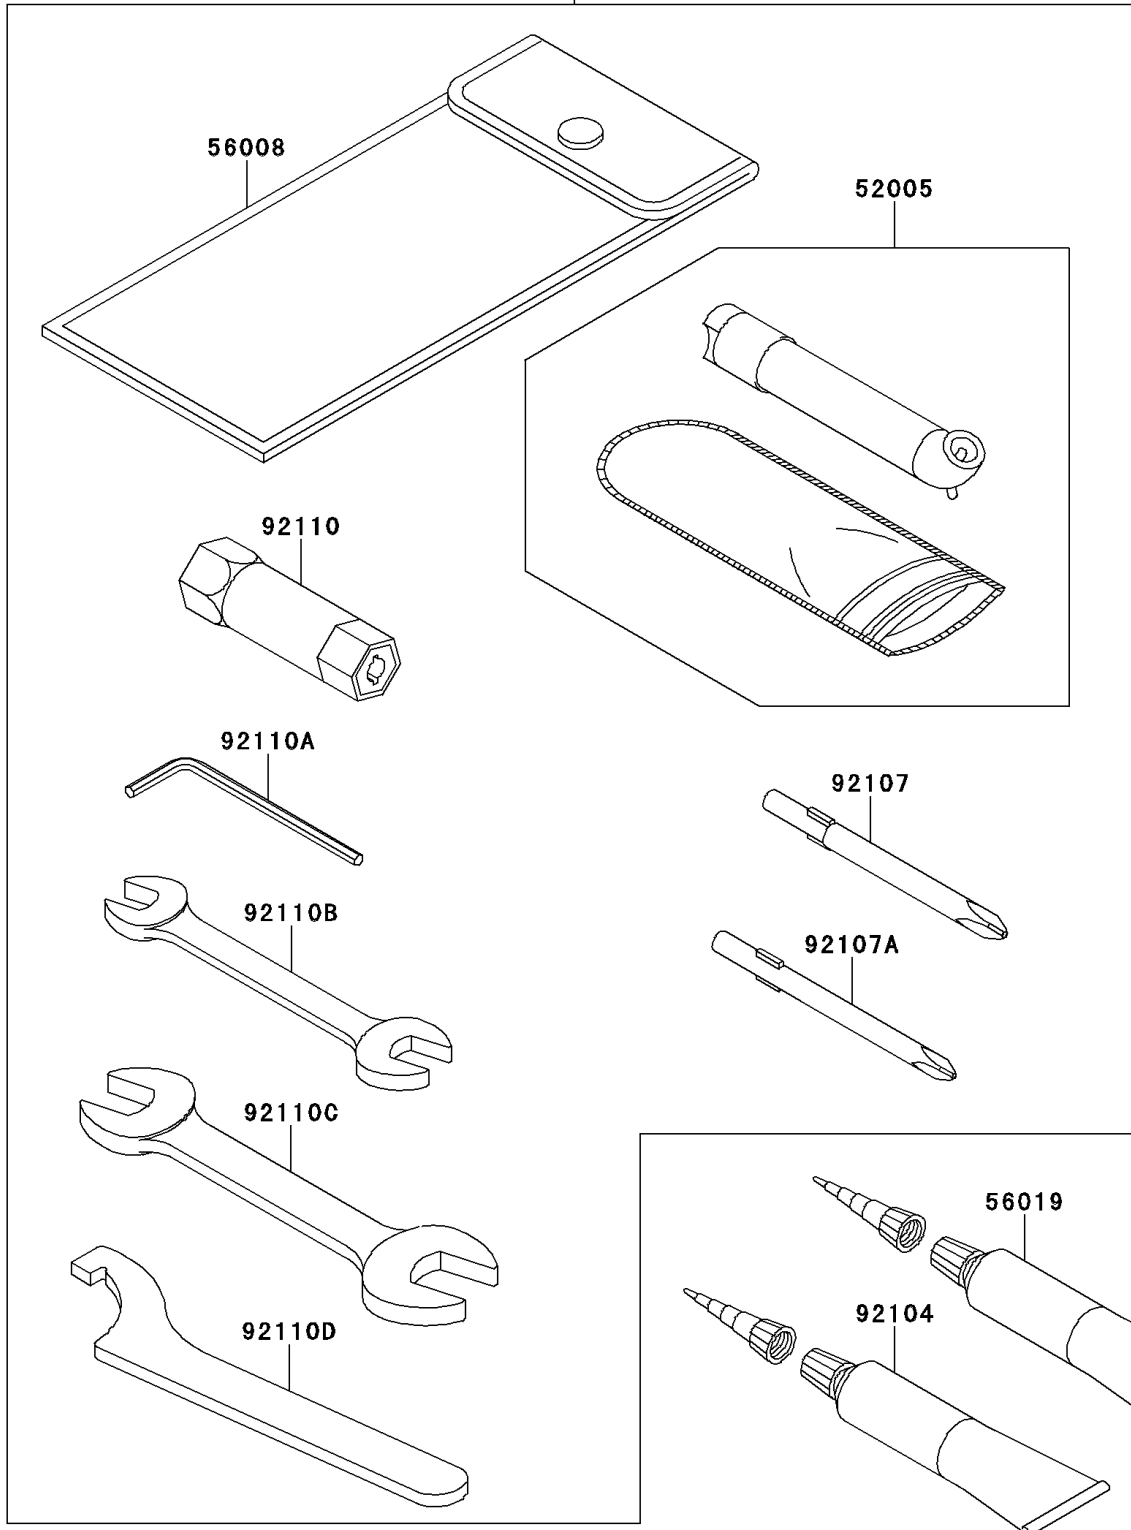

2012 PRAIRIE® 360 4x4

PARTS DIAGRAM

Owner's Tools

56007

F2810

2012 PRAIRIE® 360 4x4

PARTS LIST

Owner's Tools

ITEM NAME

PART NUMBER

QUANTITY
