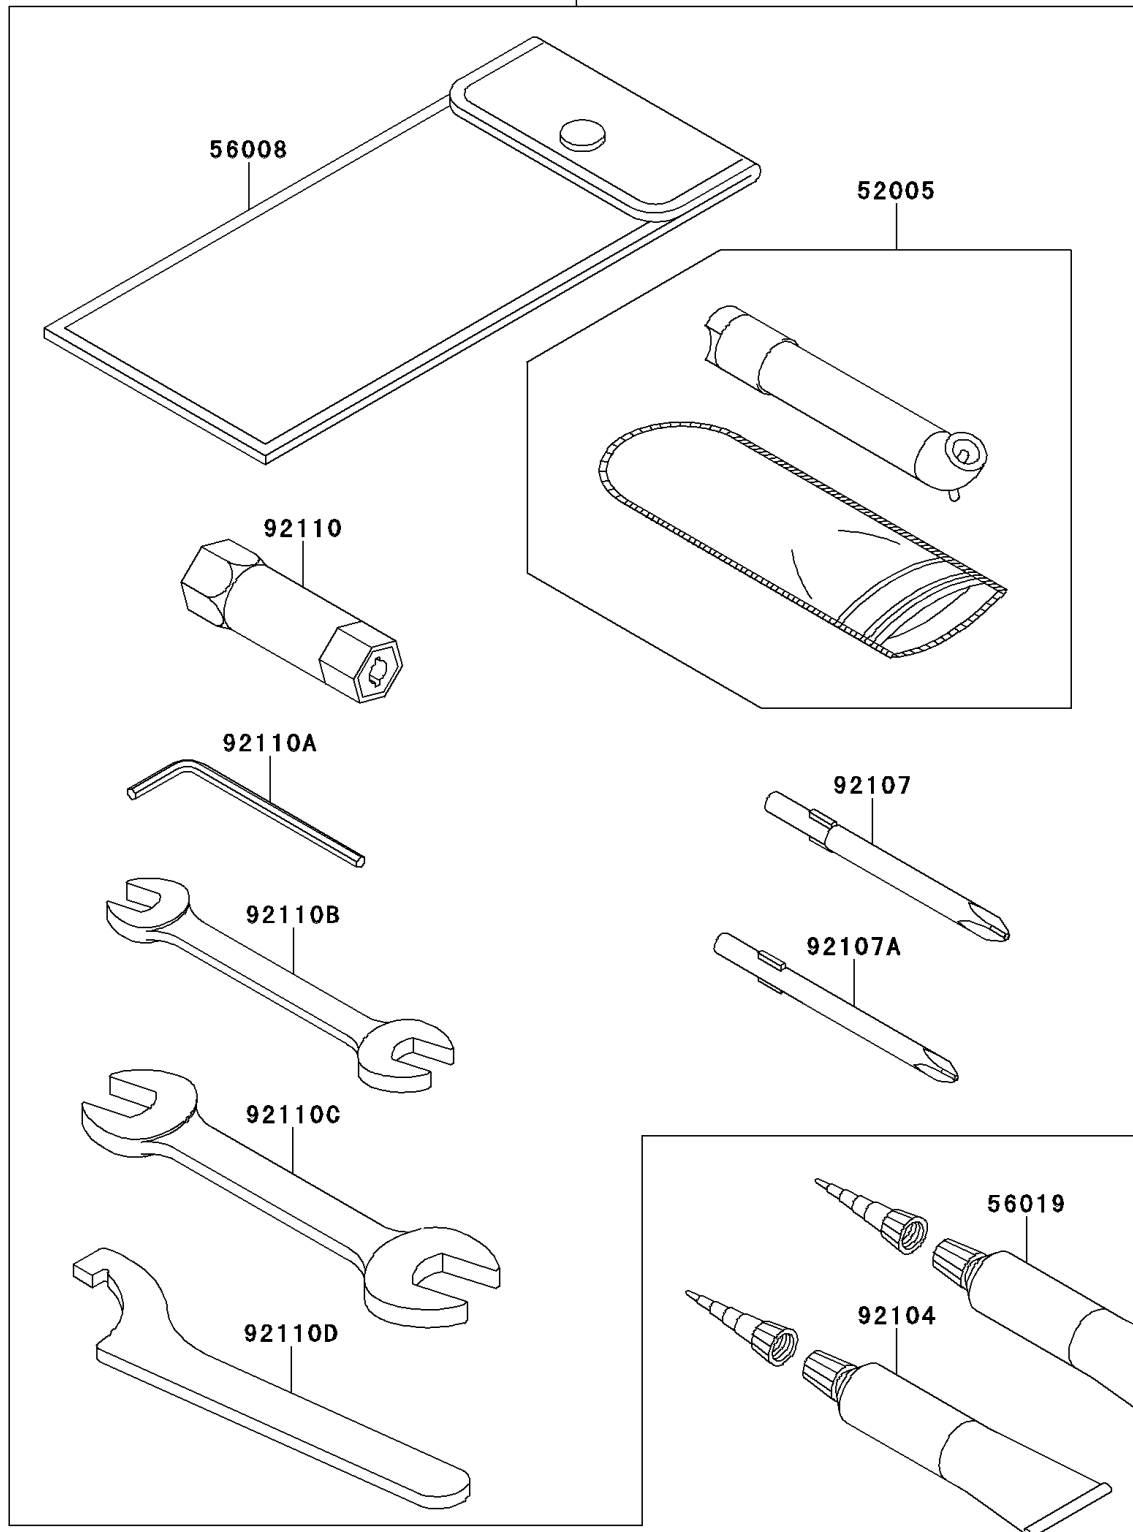

2011 PRAIRIE® 360 4x4

PARTS DIAGRAM

Owner's Tools

56007

F2810

2011 PRAIRIE® 360 4x4

PARTS LIST Owner's Tools

ITEM NAME

PART NUMBER

QUANTITY
