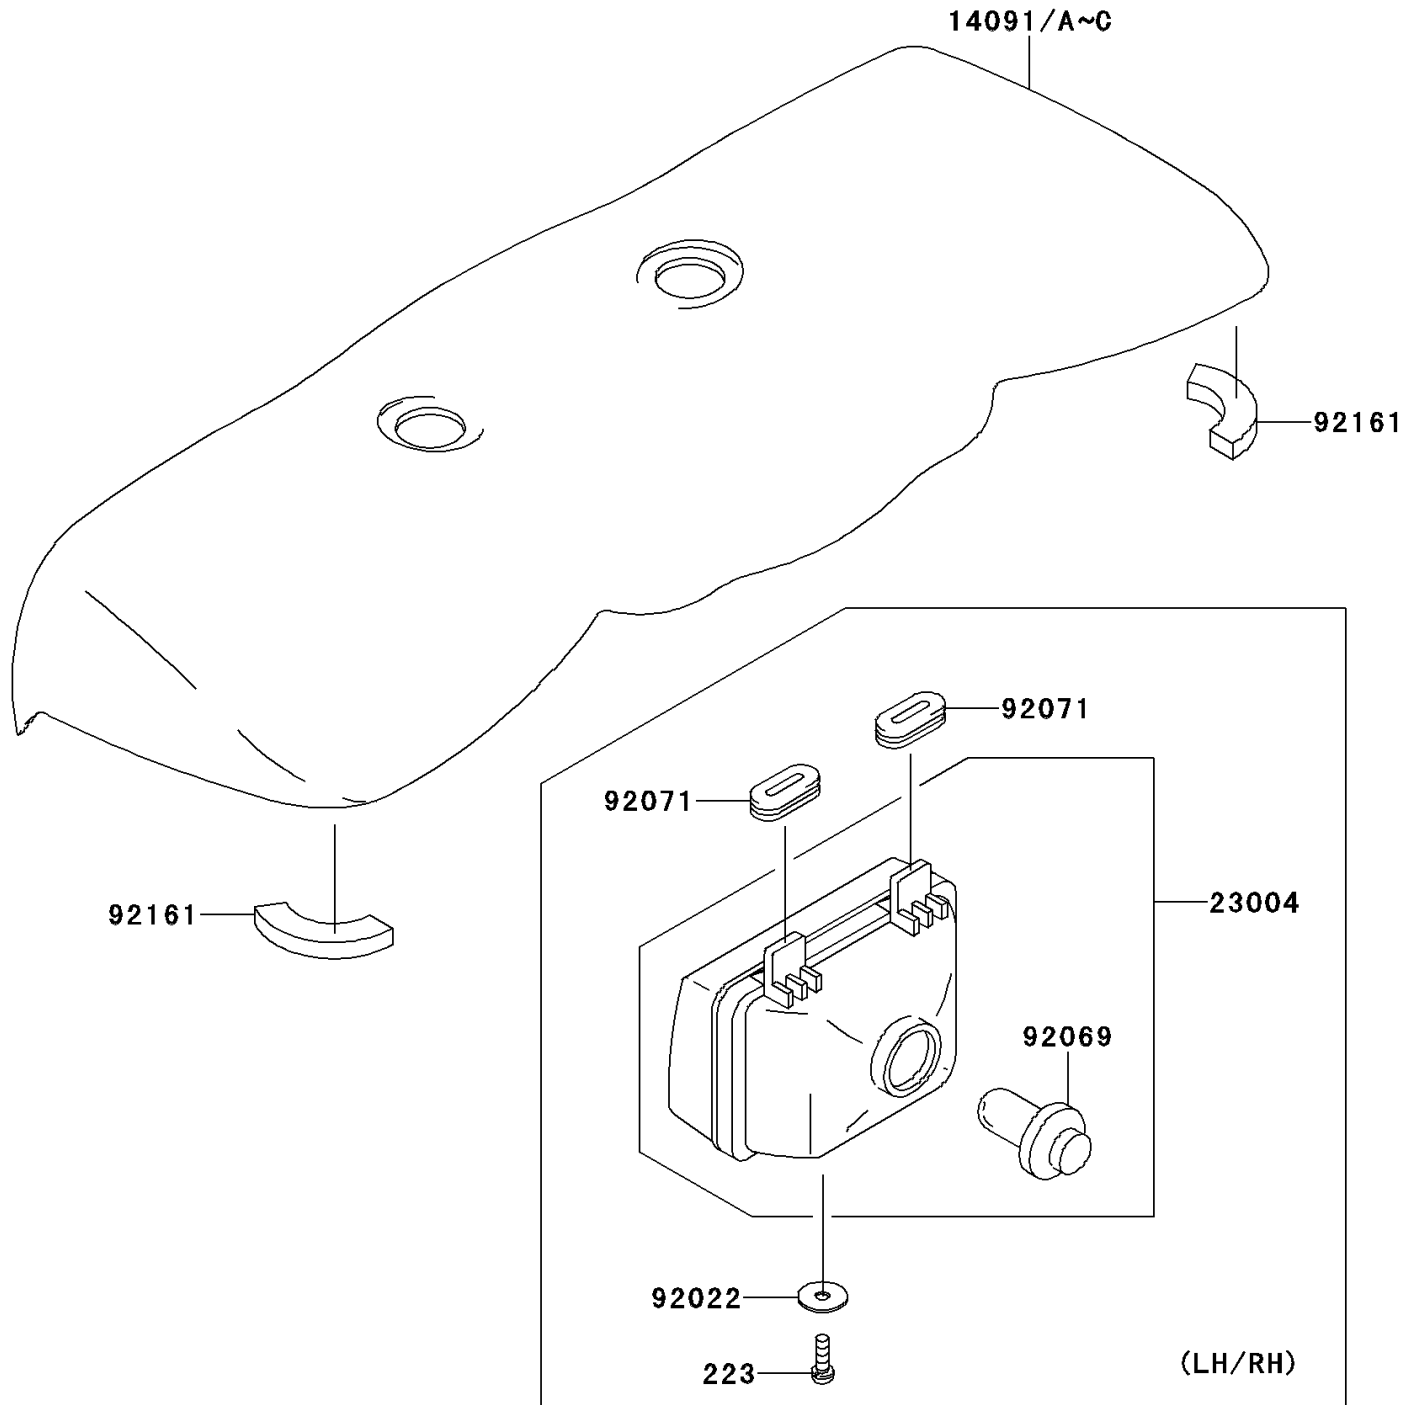

2012 PRAIRIE® 360 4x4

PARTS DIAGRAM

Headlight(s)

F2710

2012 PRAIRIE® 360 4x4

PARTS LIST

Headlight(s)

ITEM NAME

PART NUMBER

QUANTITY
