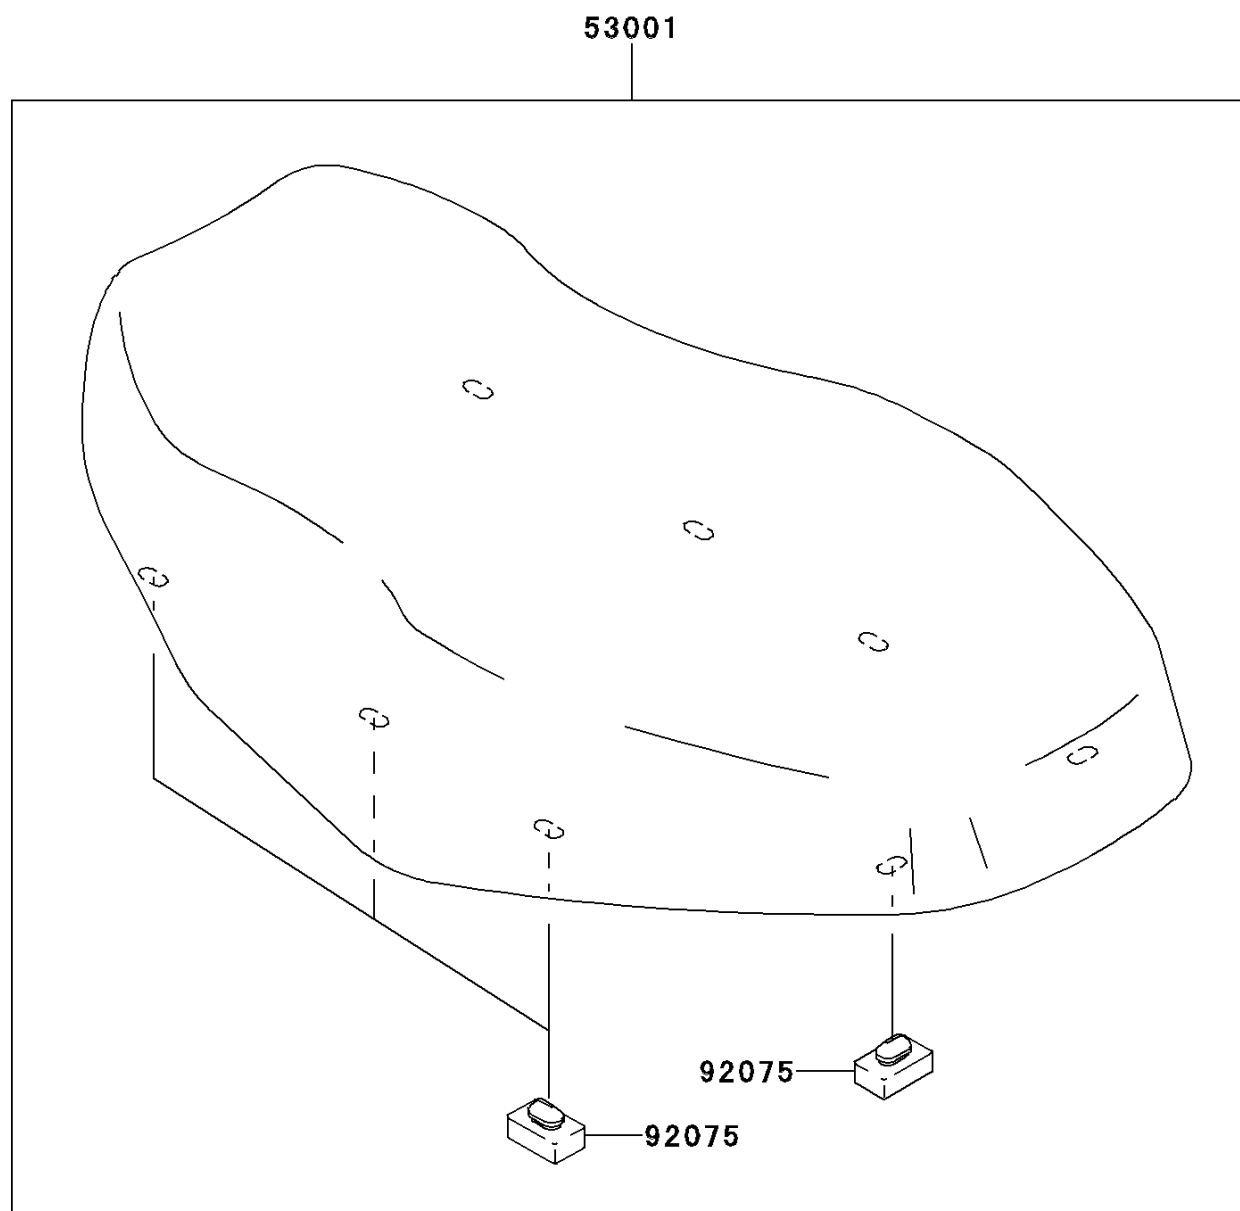

2013 PRAIRIE® 360 4x4

PARTS DIAGRAM

Seat

F2510

2013 PRAIRIE® 360 4x4

PARTS LIST

Seat

ITEM NAME

PART NUMBER

QUANTITY
