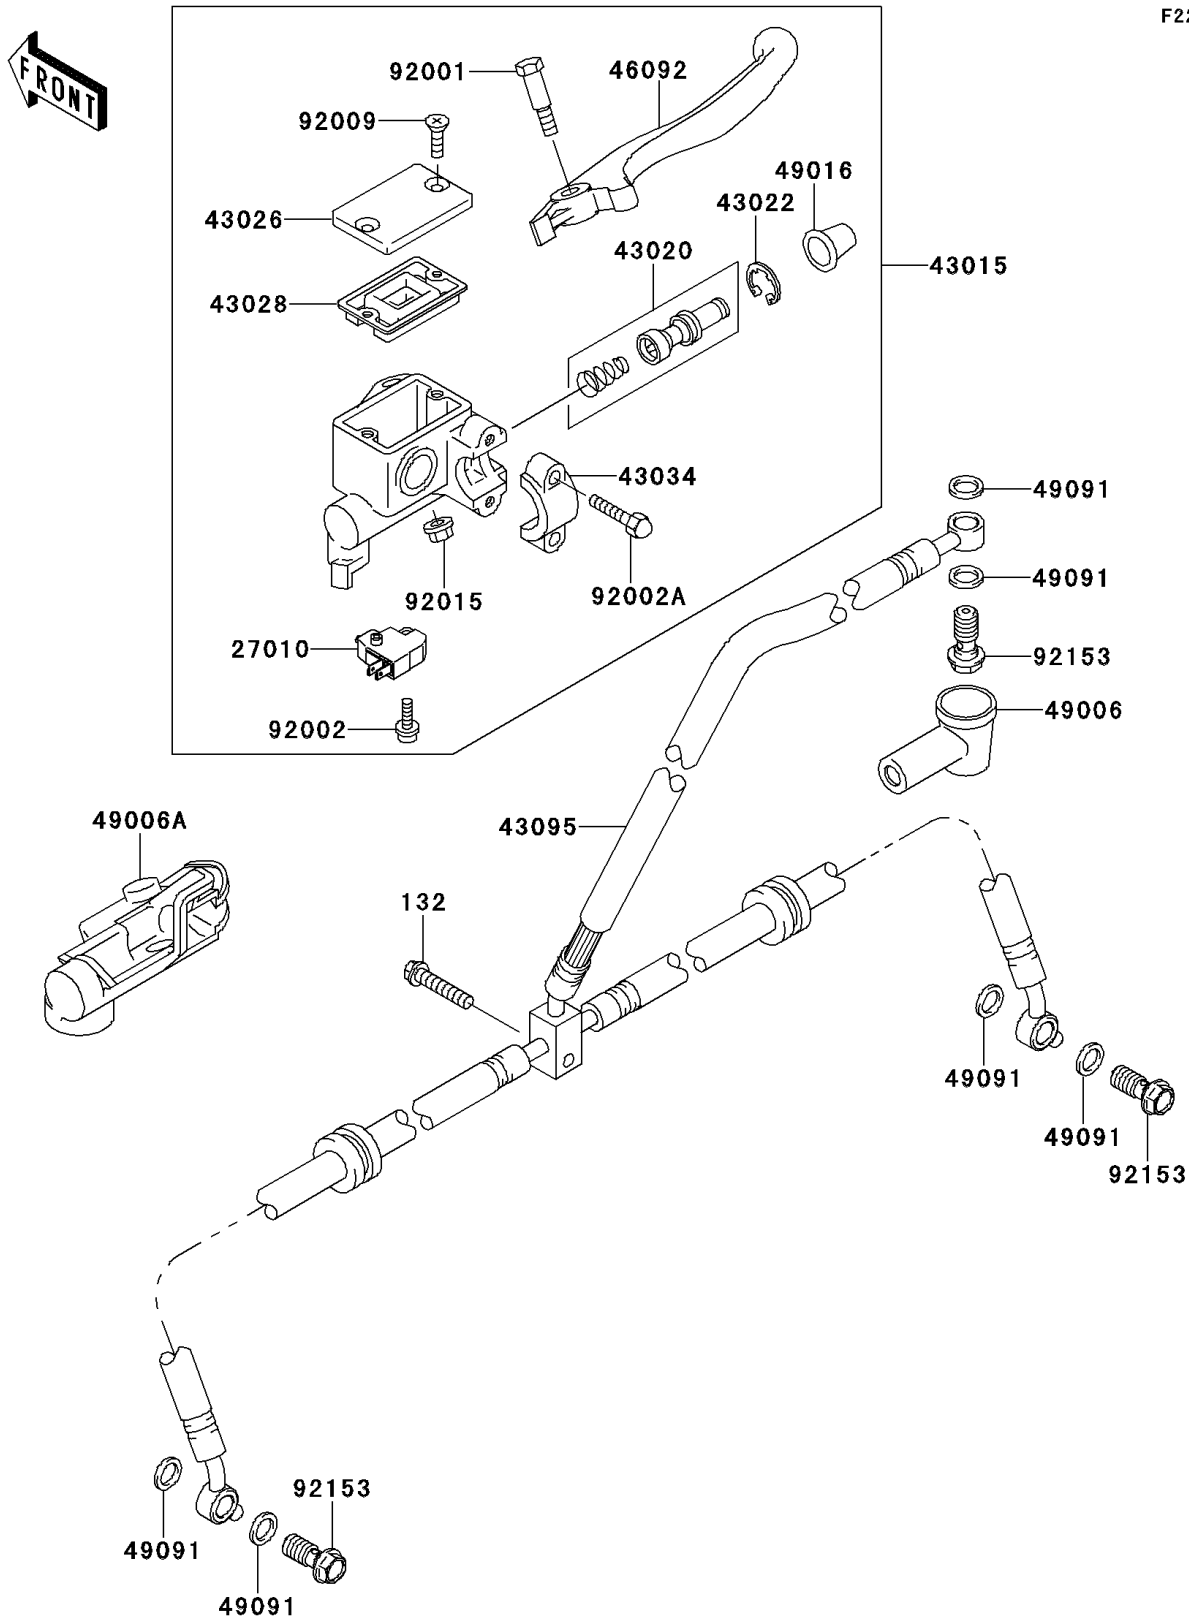

2012 PRAIRIE® 360 4x4

PARTS DIAGRAM

Front Master Cylinder

2012 PRAIRIE® 360 4x4

PARTS LIST

Front Master Cylinder

ITEM NAME

PART NUMBER

QUANTITY
