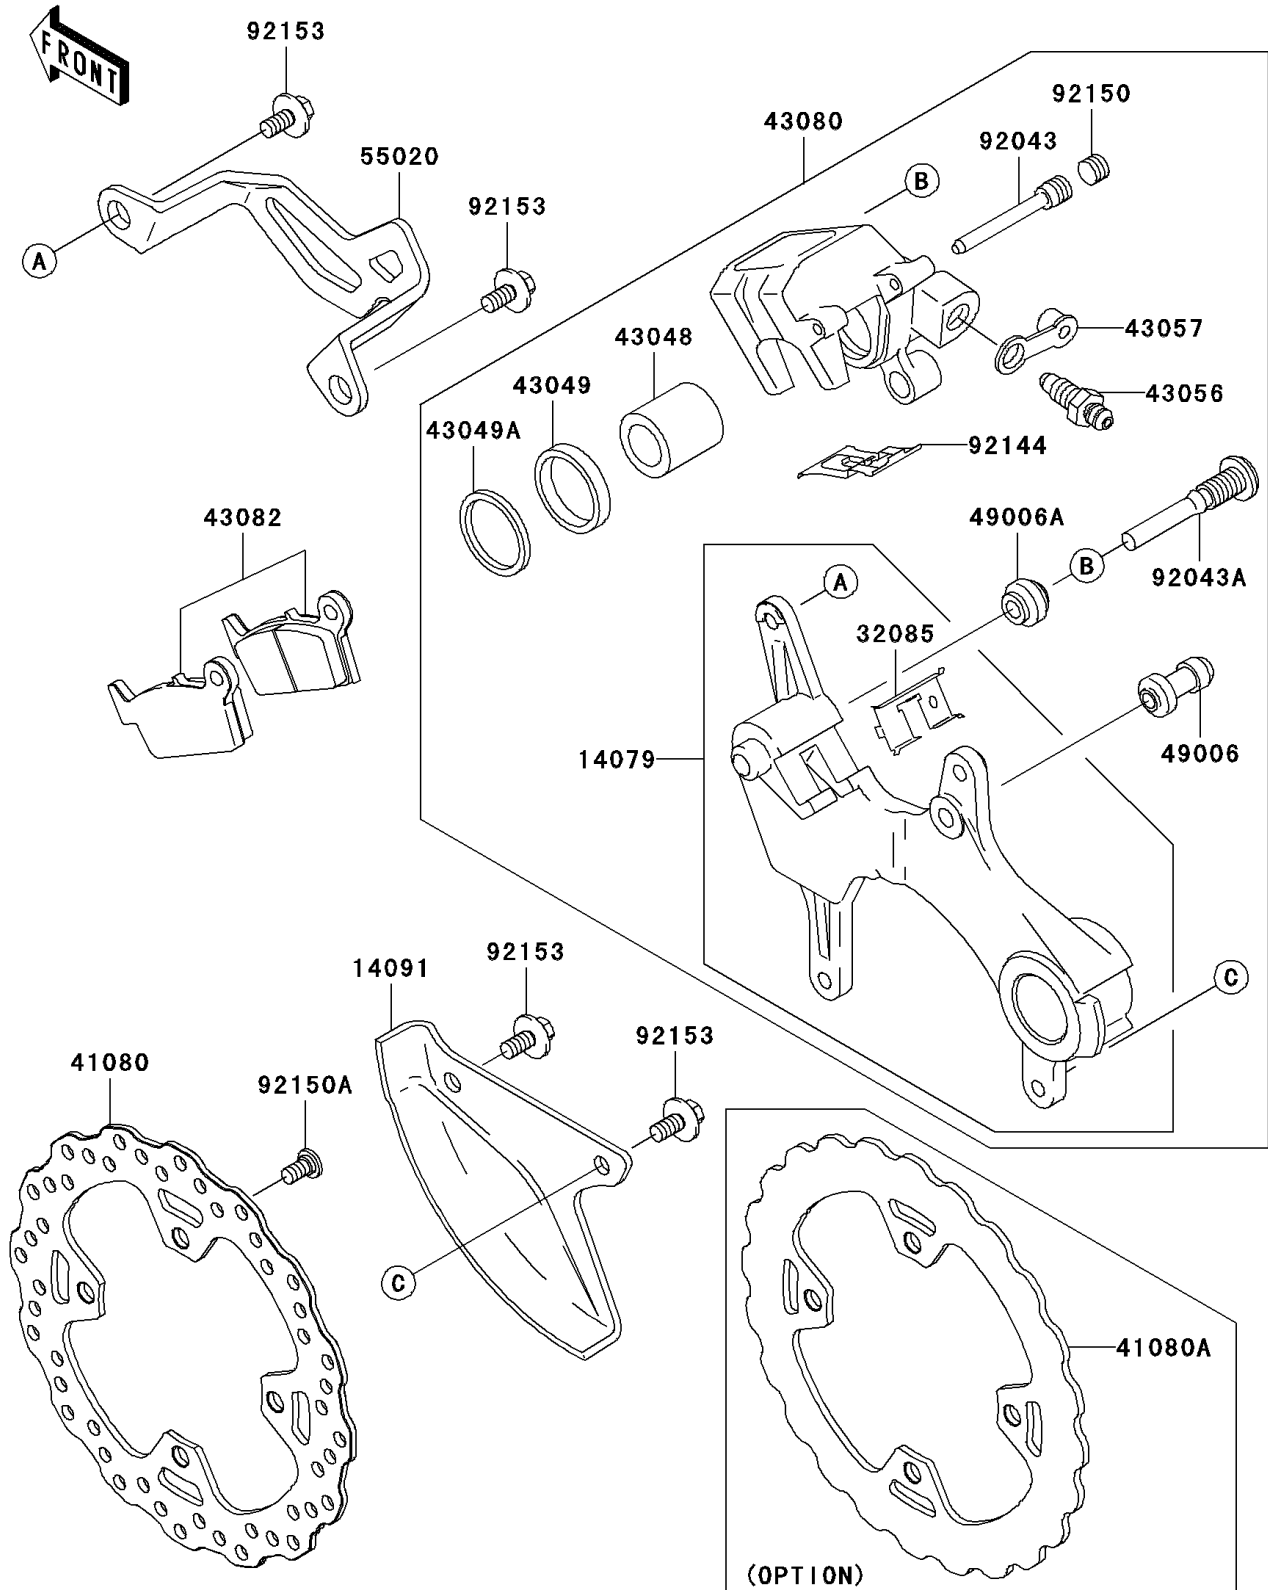

2008 KX™ 450F

PARTS DIAGRAM

Rear Brake

F2294

2008 KX™ 450F

PARTS LIST

Rear Brake

Kawasaki

Let the Good Times Roll®

ITEM NAME

PART NUMBER

QUANTITY
