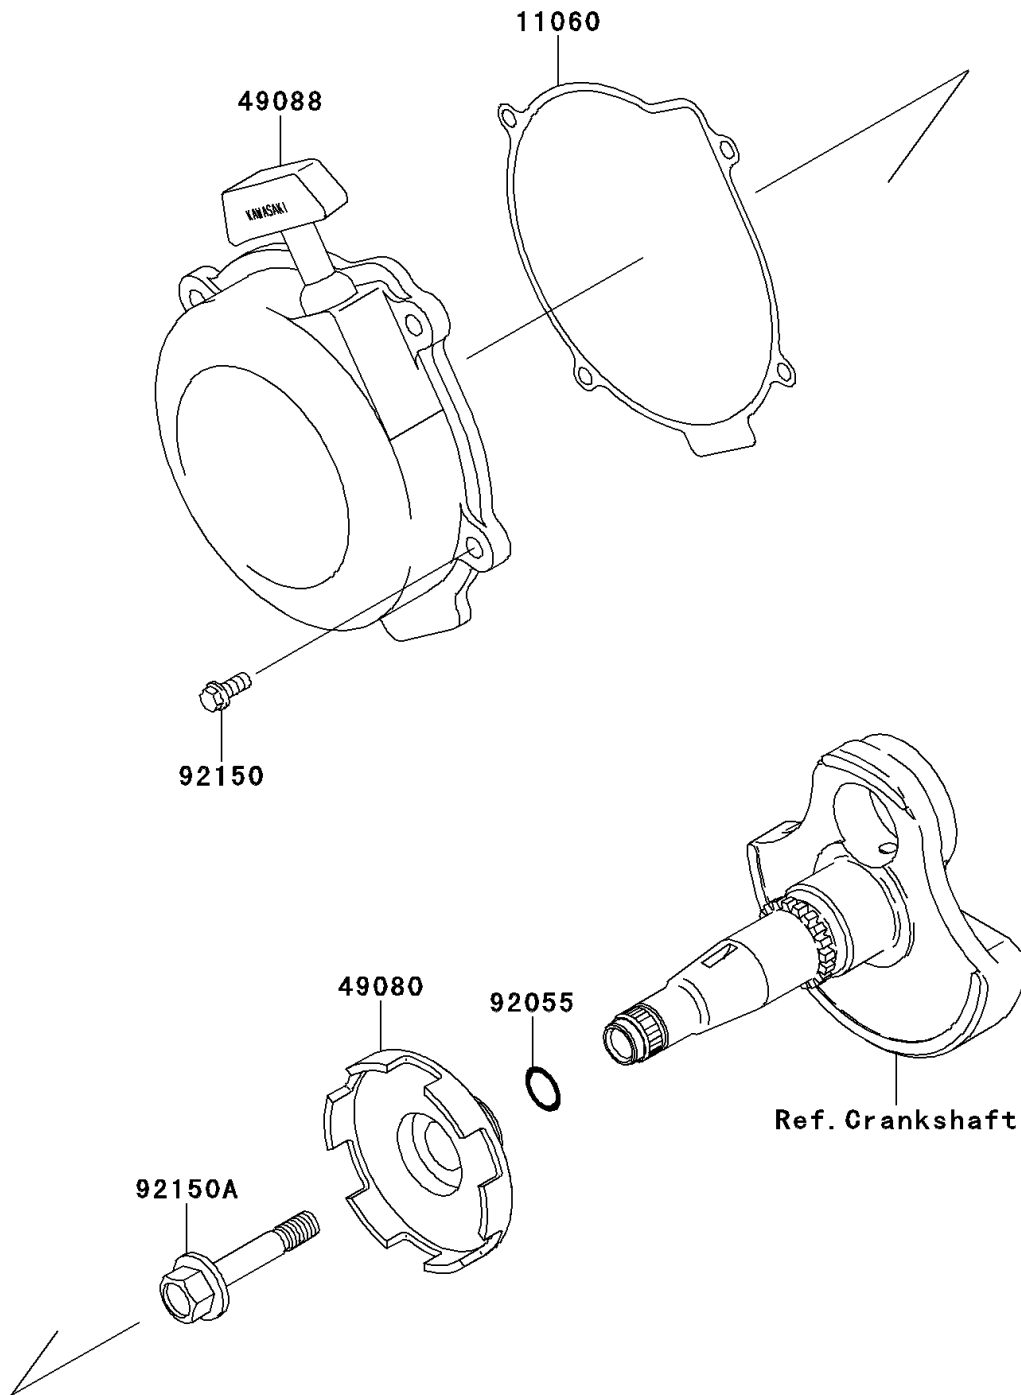

2013 PRAIRIE® 360 4x4

PARTS DIAGRAM

Recoil Starter

E3040

2013 PRAIRIE® 360 4x4

PARTS LIST

Recoil Starter

ITEM NAME

PART NUMBER

QUANTITY
