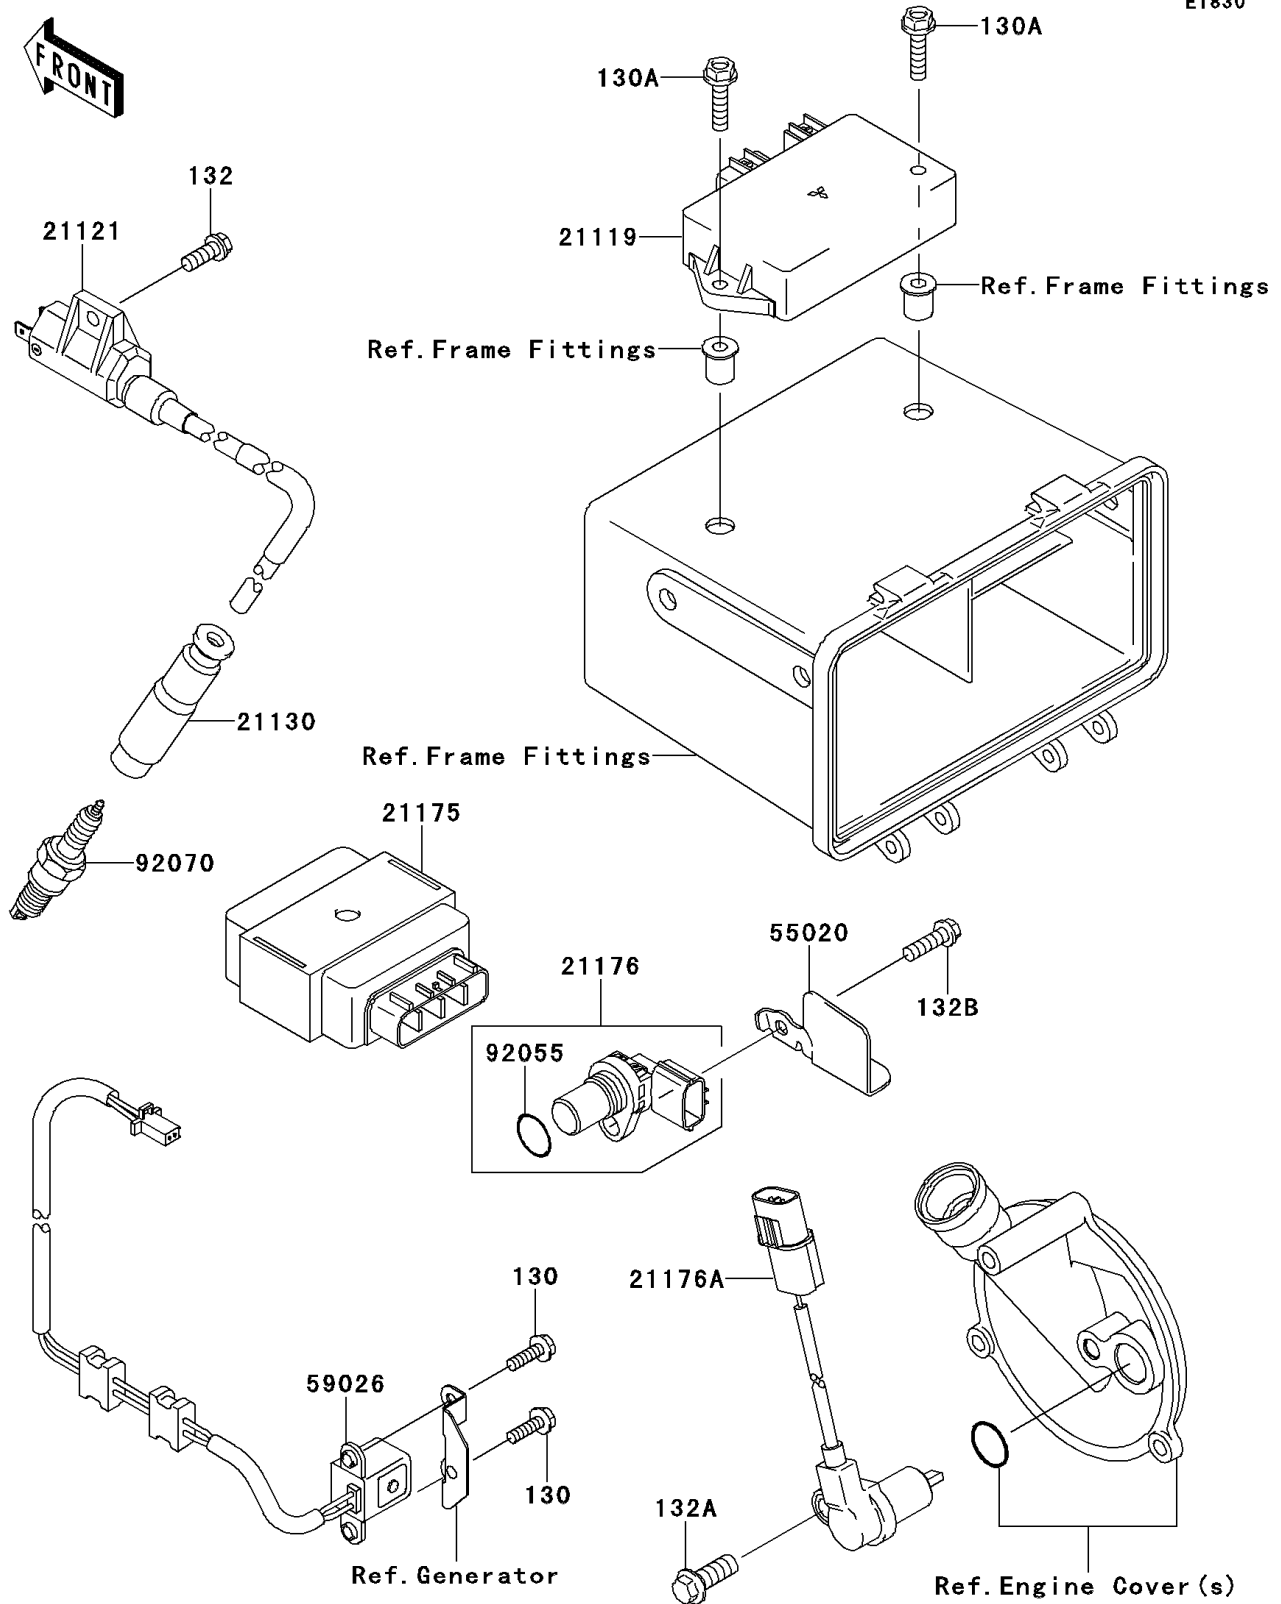

2013 PRAIRIE® 360 4x4

PARTS DIAGRAM

Ignition System

E1830

2013 PRAIRIE® 360 4x4

PARTS LIST

Ignition System

ITEM NAME

PART NUMBER

QUANTITY
