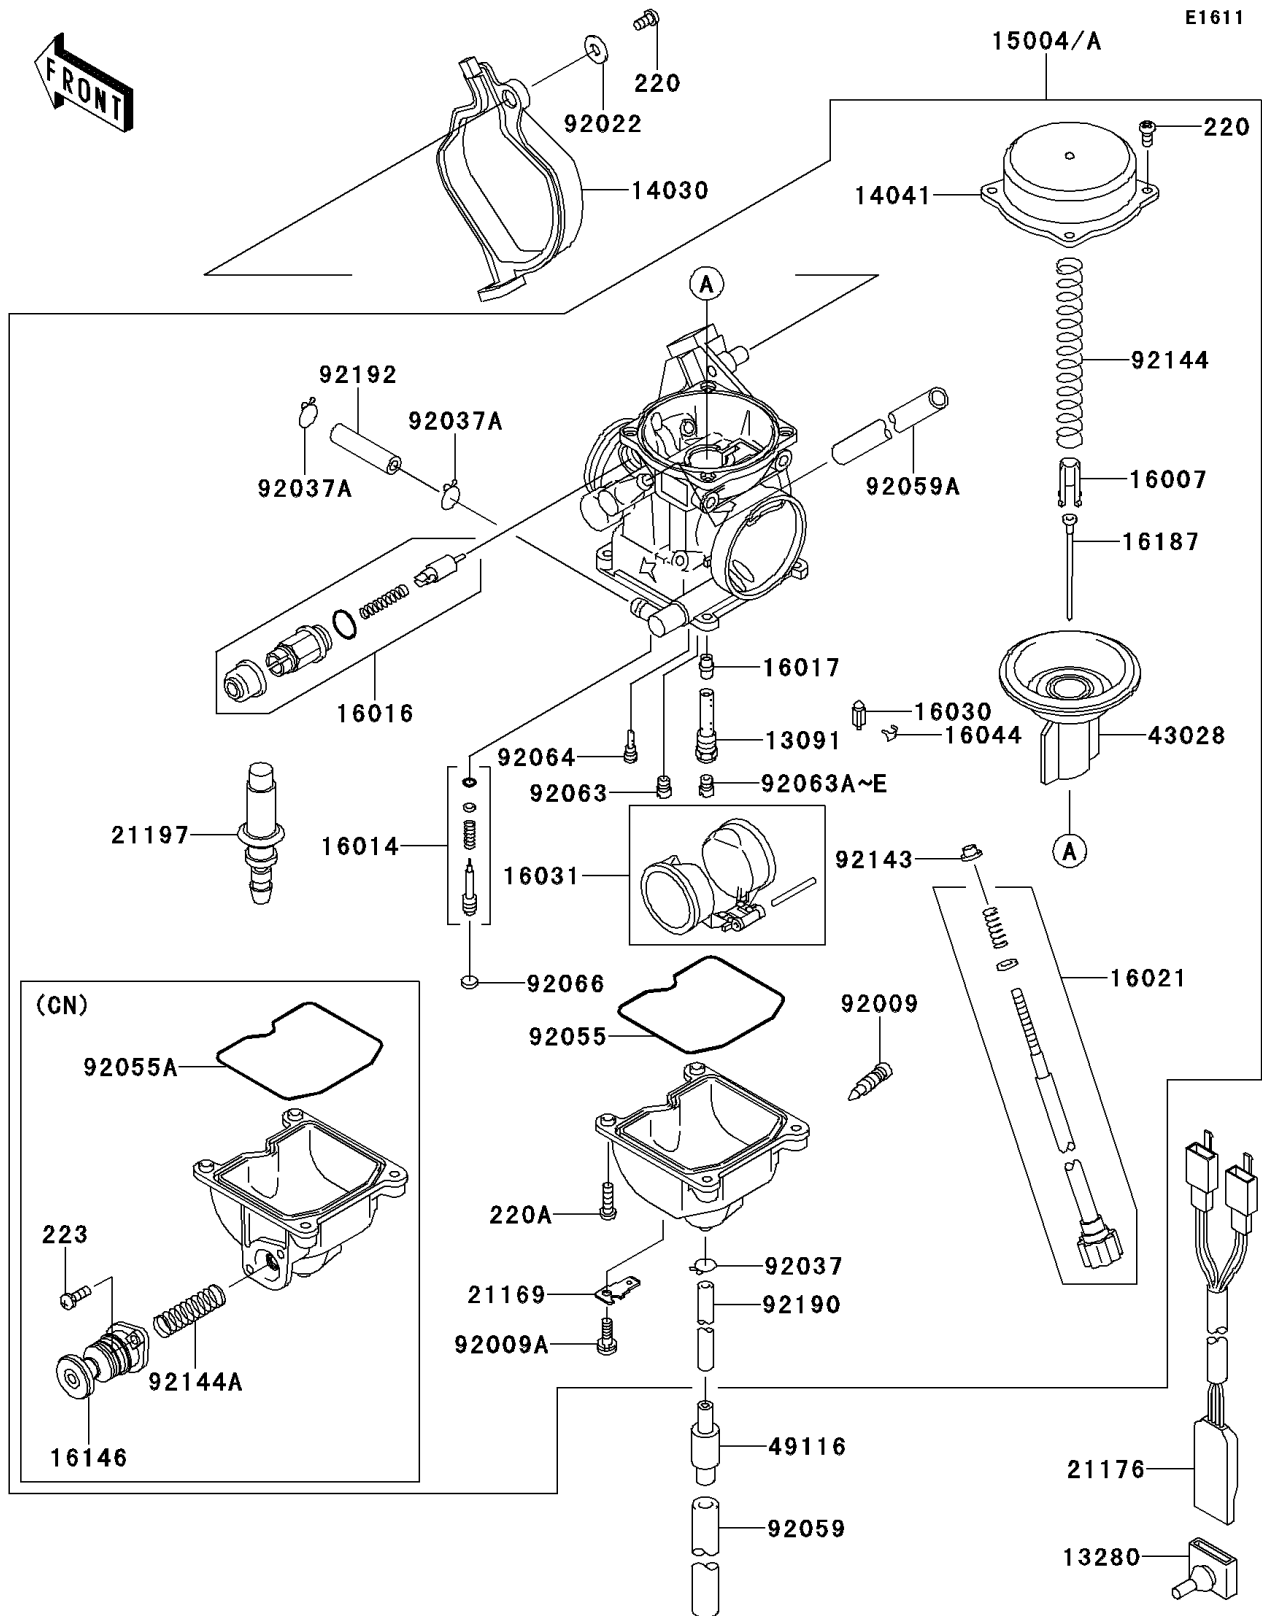

2013 PRAIRIE® 360 4x4

PARTS DIAGRAM

Carburetor

2013 PRAIRIE® 360 4x4

PARTS LIST

Carburetor

ITEM NAME

PART NUMBER

QUANTITY
