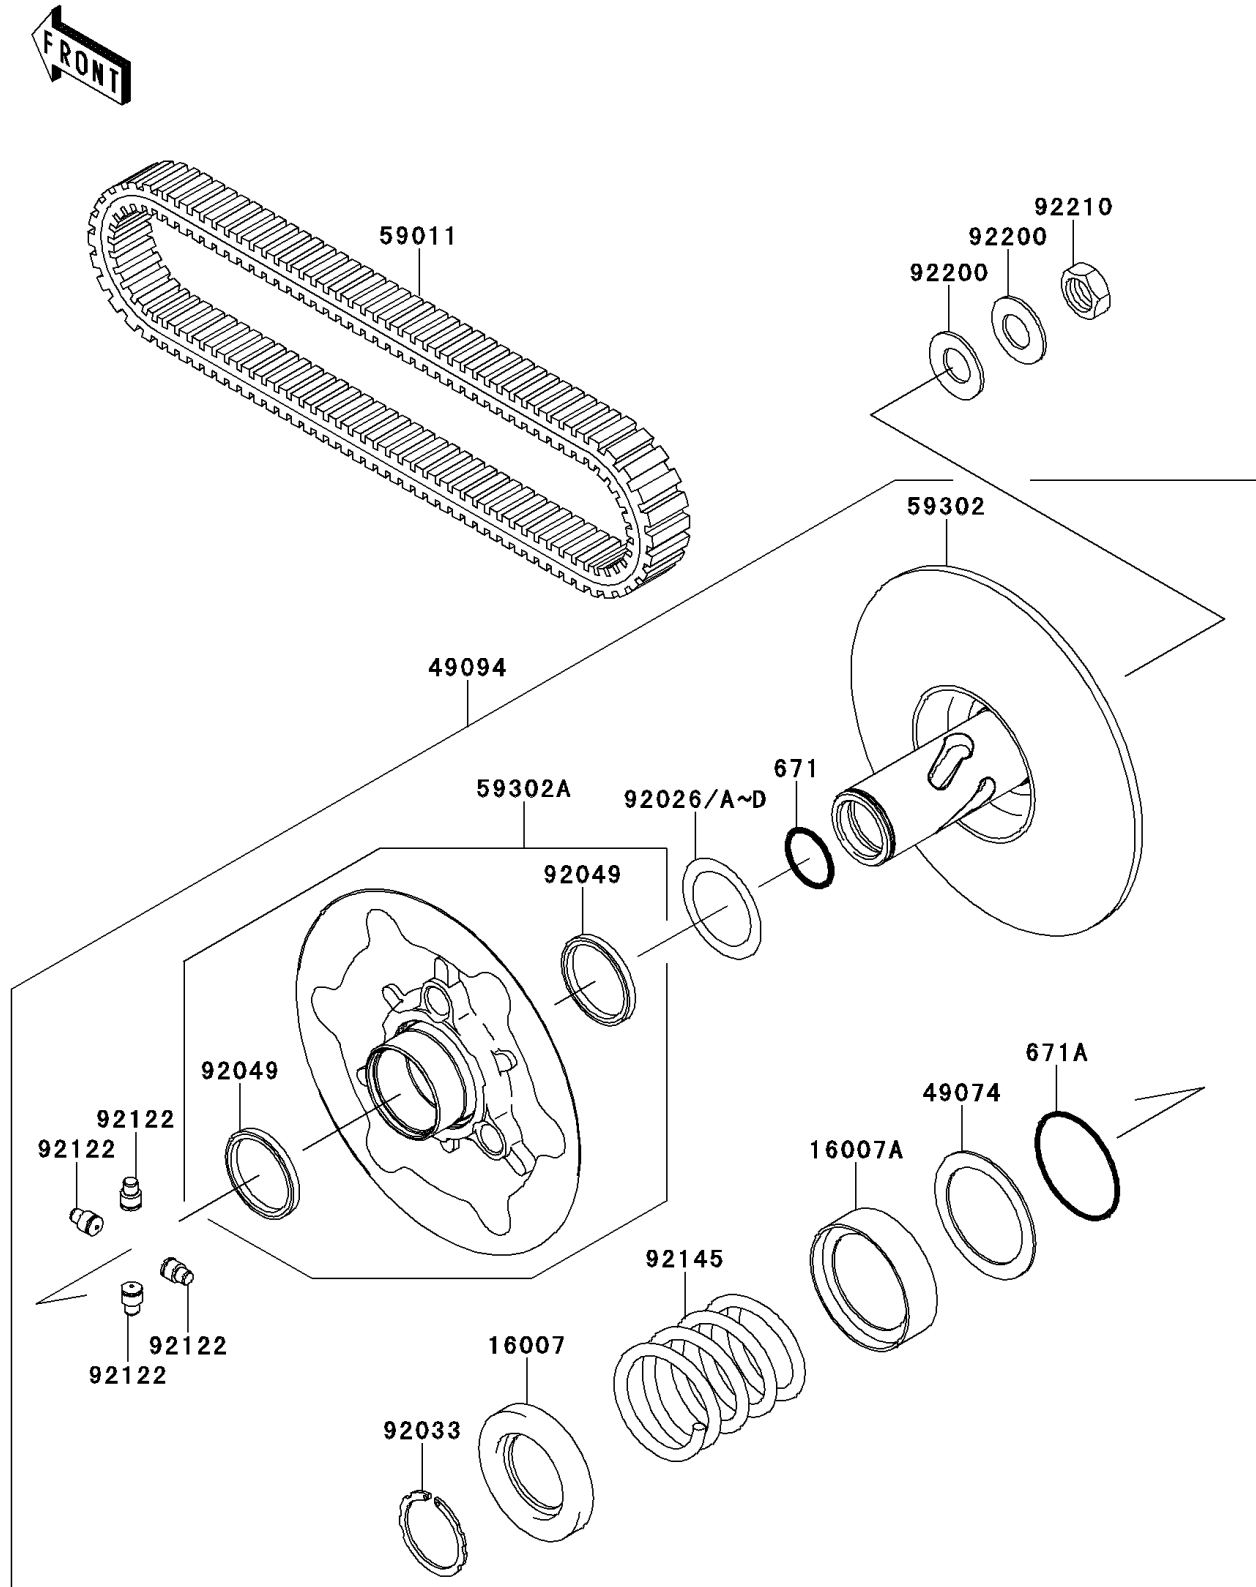

2012 PRAIRIE® 360 4x4

PARTS DIAGRAM

Driven Converter/Drive Belt

E1392

2012 PRAIRIE® 360 4x4

PARTS LIST

Driven Converter/Drive Belt

ITEM NAME

PART NUMBER

QUANTITY
