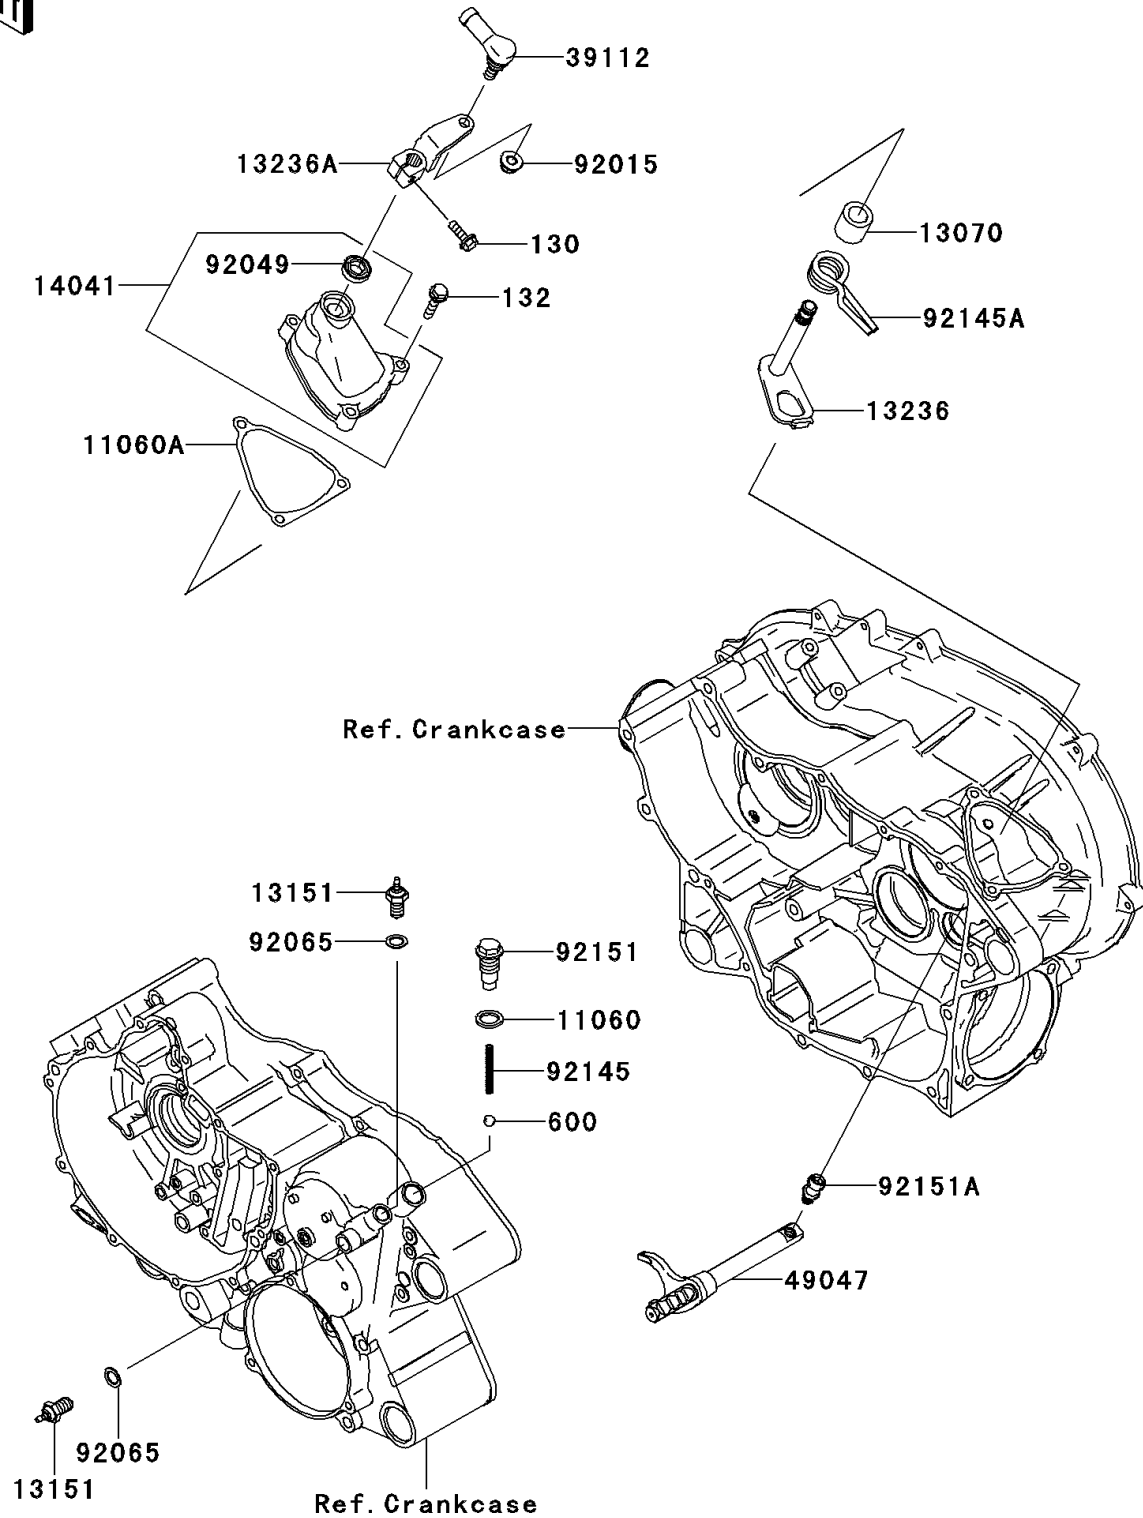

2012 PRAIRIE® 360 4x4

PARTS DIAGRAM

Gear Change Mechanism

E1370

2012 PRAIRIE® 360 4x4

PARTS LIST

Gear Change Mechanism

ITEM NAME

PART NUMBER

QUANTITY
