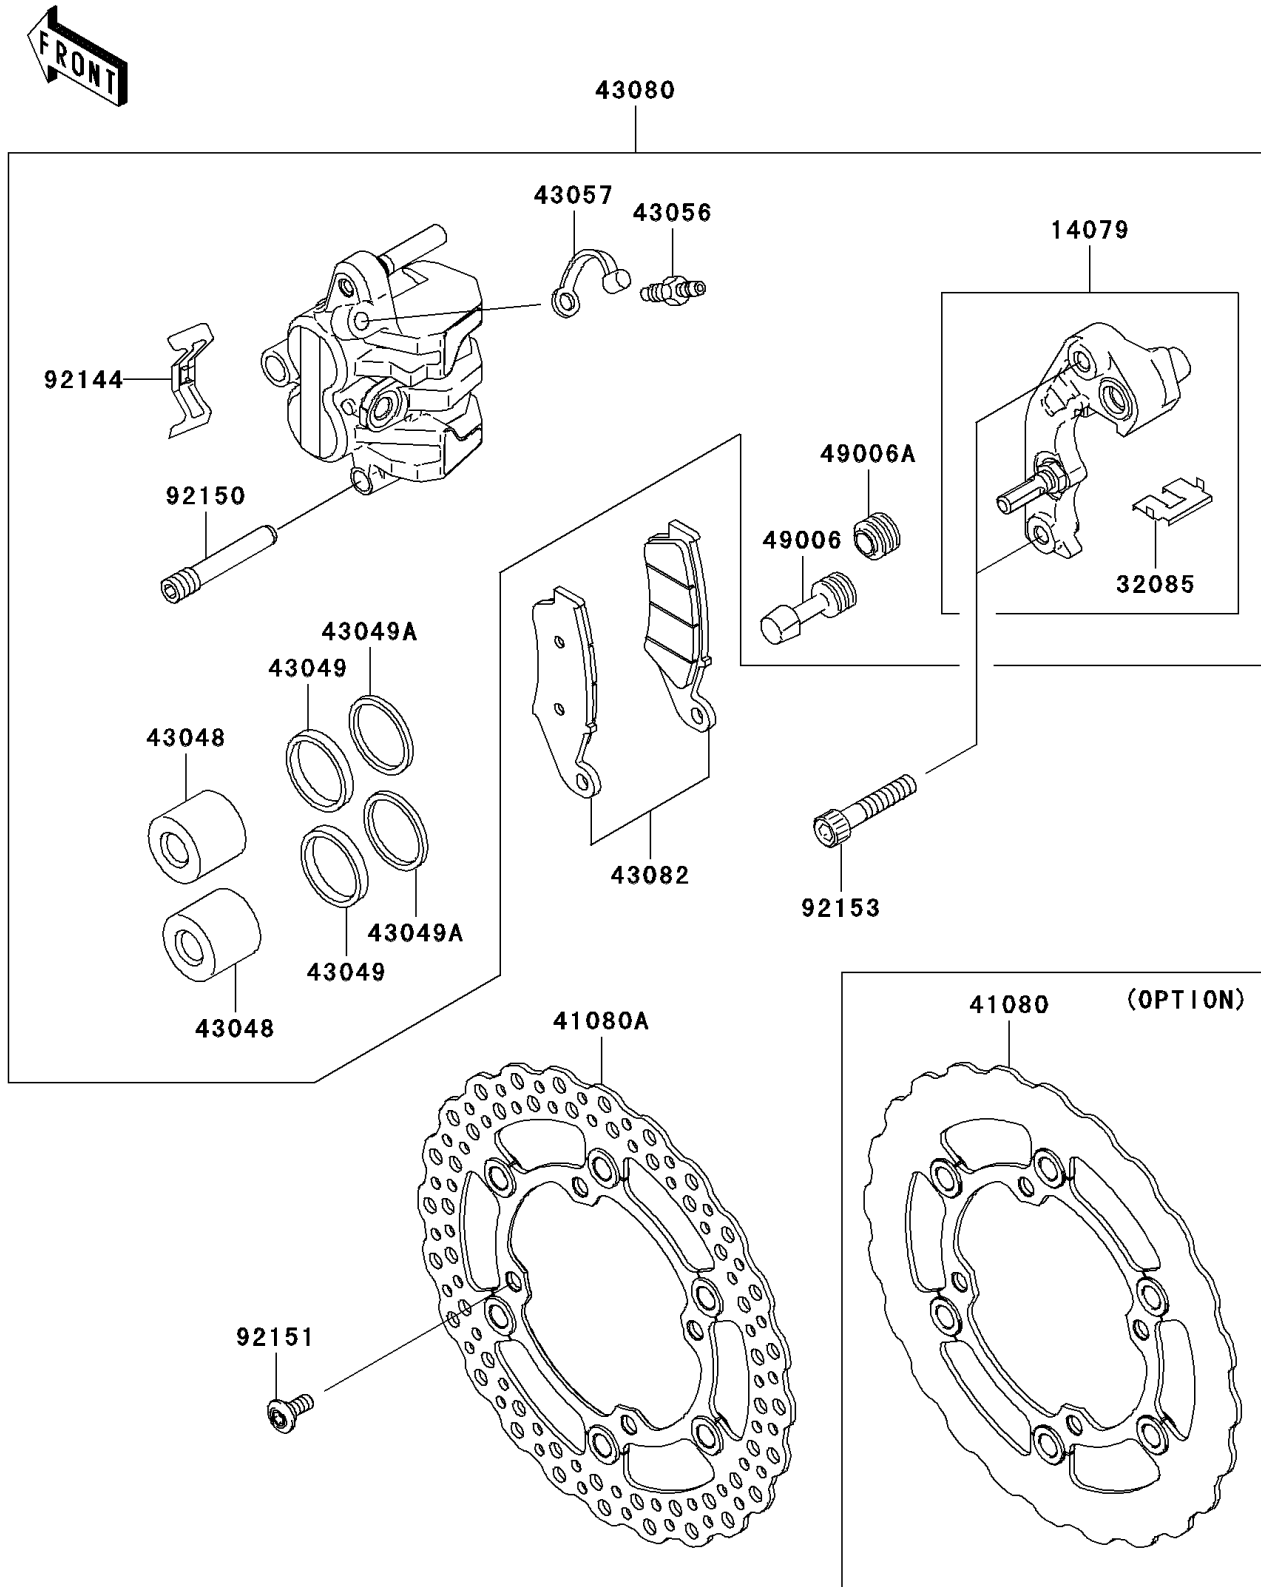

2008 KX™ 450F

PARTS DIAGRAM

Front Brake

F2292

2008 KX™ 450F

PARTS LIST

Front Brake

Kawasaki

Let the Good Times Roll®

ITEM NAME

PART NUMBER

QUANTITY
