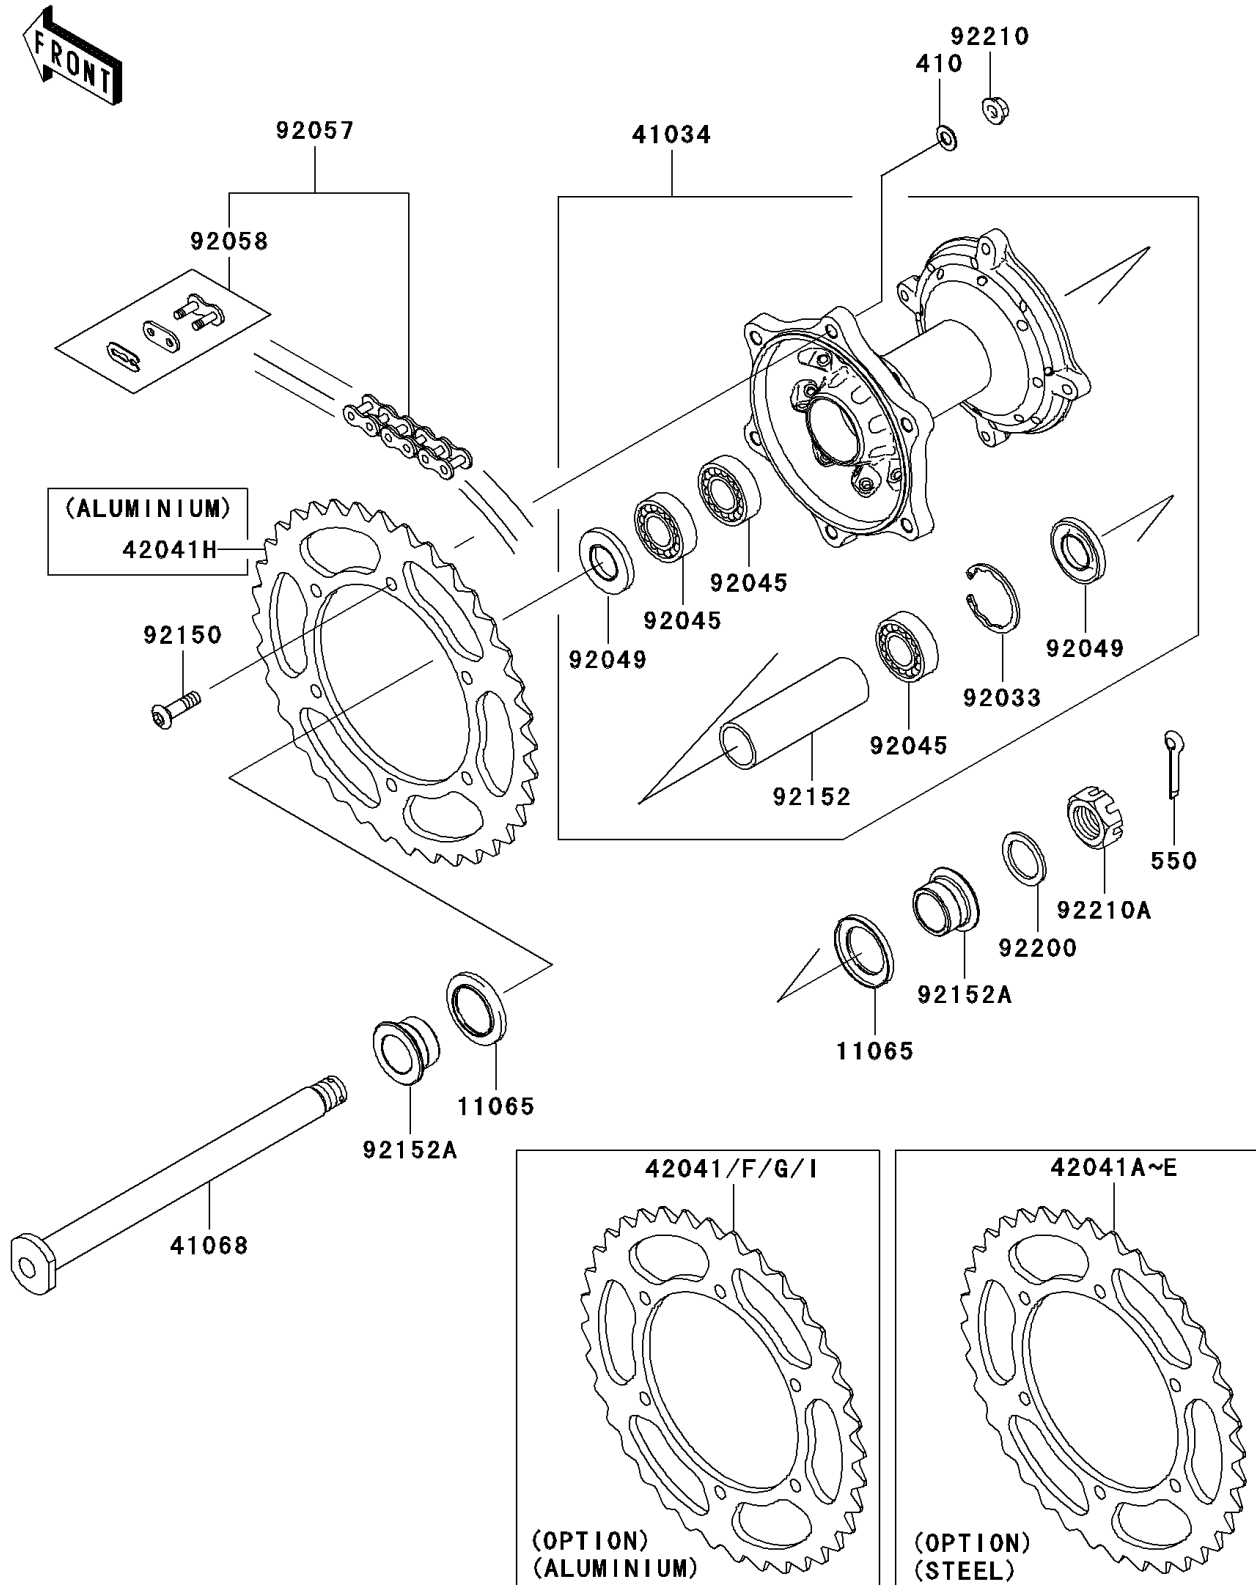

2008 KX™ 450F

PARTS DIAGRAM

Rear Hub

F2240

2008 KX™ 450F

PARTS LIST

Rear Hub

Kawasaki

Let the Good Times Roll®

ITEM NAME

PART NUMBER

QUANTITY
